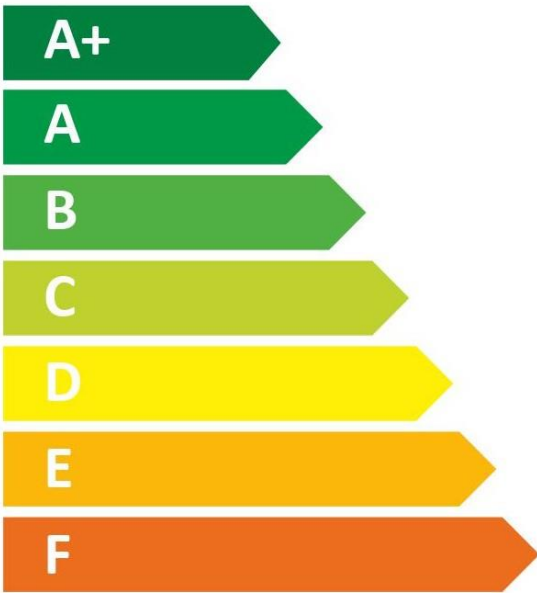

ENERGY

TRITON THE UK'S SHOWER COMPANY
See you first thing Britain

CINCULTP08W

15 dB

479
kWh/annum

ENERGY

See you first thing Britain

CINCULTP09W

15 dB

477
kWh/annum

ENERGY

TRITON THE UK'S SHOWER COMPANY
See you first thing Britain

CINCULTPD08W

15 dB

479
kWh/annum

ENERGY