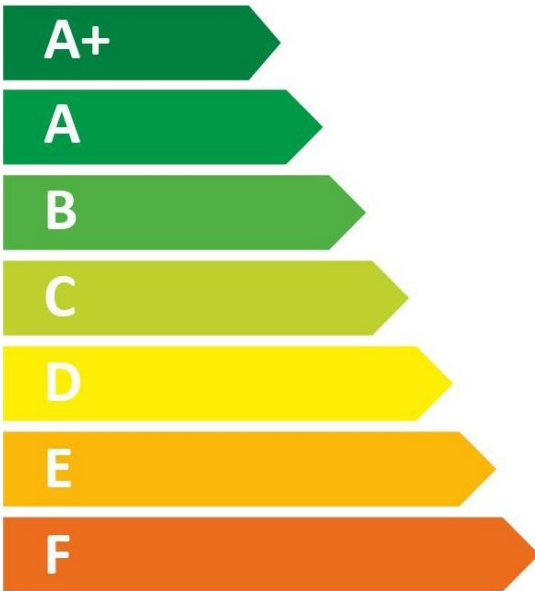

15 dB

477
kWh/annum