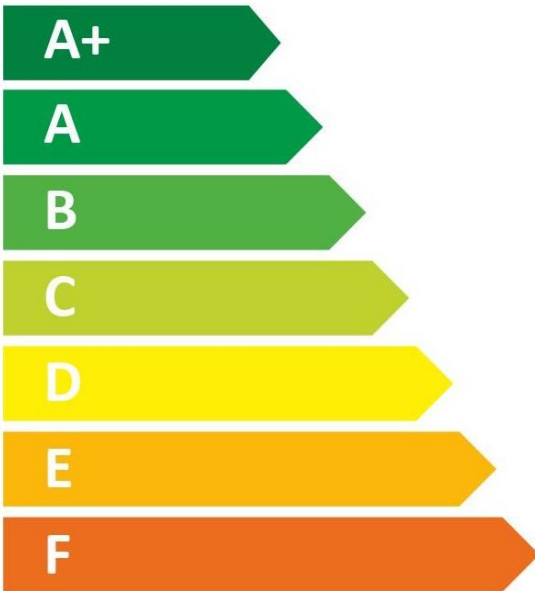

ENERGY

TRITON THE UK'S SHOWER COMPANY

See you first thing Britain

CINCULT08W

15 dB

479
kWh/annum

ENERGY

TRITON THE UK'S SHOWER COMPANY

See you first thing Britain

CINCULT09W

15 dB

477
kWh/annum