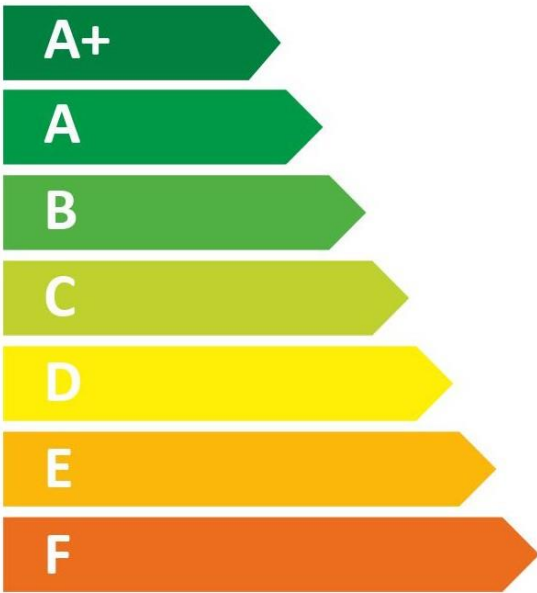

ENERGY

TRITON THE UK'S SHOWER COMPANY

See you first thing Britain

CINCULT08W

15 dB

479
kWh/annum

ENERGY

TRITON THE UK'S SHOWER COMPANY

See you first thing Britain

CINCULT09W

15 dB

477
kWh/annum