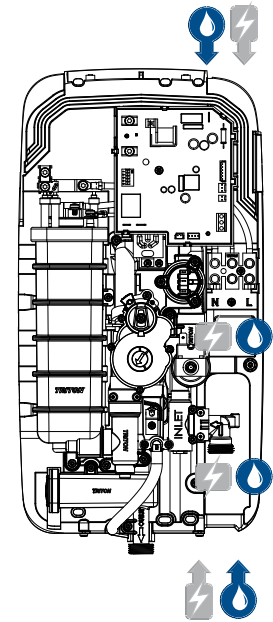

Shower

Temperature stability	Thermostatic +/-1°C with Tri-Therm™ (1)
Power ratings	8.7kW & 9.8kW (at 240V)
Finish	White
Adjustable max temperature	41°C, BEAB Care or Max (43°C) with Safe-Set™ (2)
Timed auto shutdown	5, 10, 20 or 30 mins (default 20 mins)
Start/stop type	Electronic soft press button
Controls	Start/stop button & temperature control dial
Audible feedback	Start/stop and timer end confirmation
Visual indicators	Power-on/low flow illumination
Water connection	½" BSP male thread for 15mm compression fitting (swivel inlet (up/down))
Terminal block	16mm² max cable
Waste pump connection(s)	Analogue
Water supply	Mains cold water
Water pressure min	1bar (running at 8 l/min) (3)
Water pressure max	10 bar (static)
Removable pipe/cable trims	Top & bottom
Other installation aid(s)	Wall mounting template

Riser Rail Kit

Length	680mm
Diameter	25mm
Material	Stainless Steel
Finish	Polished
Hose	1.5m Anti-twist Chrome

Showerhead

Diameter (OD)	110mm
Finish	White/Grey
Spray options	5 patterns

Product Codes

Omnicare Ultra 8.7kW	CINCULT08W
Omnicare Ultra 9.8kW	CINCULT09W

Diagram Key:

Dimensions:

H: 400mm
W: 213mm
D: 117mm

Remote Start / Stop
CSGPRSS

Inclusive Showerhead
TSHCAREWHT

Contact our specification team

Call: 02476 324 776 | Email: specification@tritonshowers.co.uk | Web: www.tritonshowers/specifiers