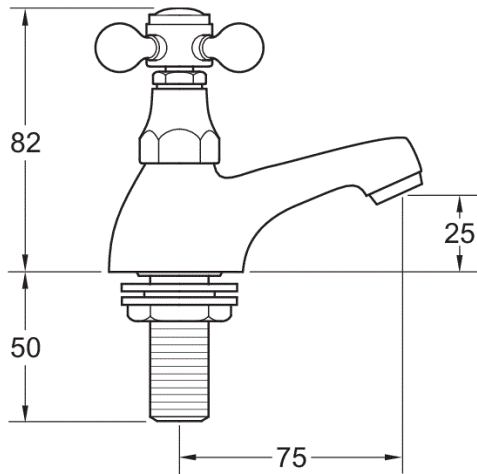

## Tudor basin taps

Product Code: TUD01

Finish: Chrome

### Features

- Construction: Brass & Resin
- Valve/Cartridge type: Compression Valve
- Supply: Suitable for all plumbing systems
- Working Pressures: 0.1 - 5.0 bar
- Inlet connections: 1/2" BSP
- Flexi or Copper: Plastic Backnuts

#### Spout

Flow 0.1	Flow 0.3	Flow 0.5	Flow 1.0	Flow 2.0	Flow 3.0	Flow 4.0	Flow 5.0
8	11.5	16	18	20	25	30	34

2007340

2007732

**12 YEAR GUARANTEE**  
ON ALL DEVA CHROME TAPS  
\*TERMS APPLY