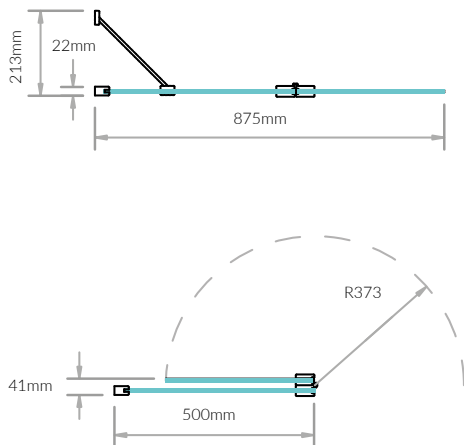

Overhead Diagram

Dimensions: H: 1500mm x W: 950mm

All **inspire** multi panel bath screens are handed, please specify left or right hand fixing when ordering.

inspire

two panel in-fold screens

Kudos Two Panel In-Fold Screens feature a 500mm fixed panel that is permanently fixed to the bath and a smaller 375mm in-folding panel which sits behind the fixed panel when not in use, allowing easy access to the bath.

When in use the two panels provide a generous 875mm showering area. High quality Click-to-Lock hinges secure the screen so it is positioned along the inner edge of the bath.

Features

- + 6mm or 8mm glass options
- + Optional towel rail
- + Click-to-Lock hinges
- + SmartSeal technology
- + Lifetime Guarantee
- + Toughened safety glass with Lifeshield™ protection
- + Adjustment for out of true walls

Overhead Diagram

Two panel in closed position

Dimensions: H: 1500mm x W: 875mm

All **inspire** multi-panel bath screens are handed, please specify left or right hand fixing when ordering.

inspire

three panel in-fold screens