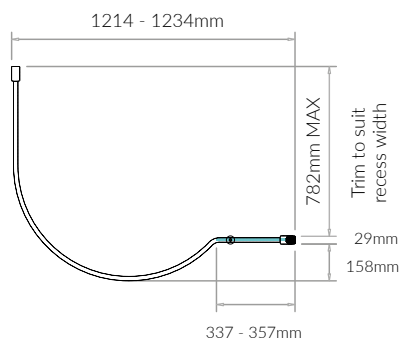

Overhead Diagram

Dimensions: H:1500mm x W:950mm

All **inspire** multi-panel bath screens are handed, please specify left or right hand fixing when ordering.

Four panel in closed position

inspire

shower panel & integrated rail

The bowed rail provides increased elbow room and pushes the shower curtain against the bath which helps prevent the curtain billowing and clinging to the bather.

Features

- + 8mm toughened glass with Lifeshield™ protection
- + Fixed panel at 1500mm high x 350mm wide
- + Reversible for left or right hand fixing
- + 20mm wallpost adjustment for out-of-true walls
- + Bowed rail for greater space and comfort

Codes & Dimensions

Bath Screens	Product Code
*Shower Panel & Rail (Recess)	5OBSPBRR
*Shower Panel & Rail *Recess (Corner)	5OBSPBCR

* shower curtain and hooks not included

Overhead Diagram

Corner Rail Option