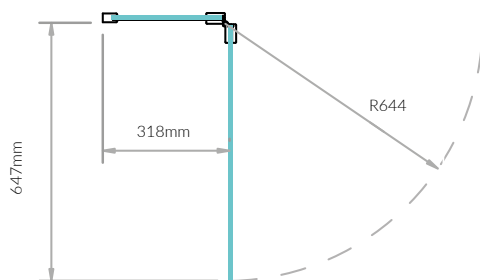

Kudos Two Panel Out Swing Screens are designed to provide an extended showering area of 950mm, yet still provide easy access to the bath.

Featuring a 305mm fixed panel that is permanently sealed to the bath and providing absolute showering protection. The larger 645mm panel opens out to allow access to shower controls and cleaning.

With Click-to-Lock hinges holding the screen in position, Out-Swing Bath Screens are also available with an integrated rail so you can keep your towel conveniently within reach.

Features

- + 6mm or 8mm glass options
- + Optional towel rail
- + Click-to-Lock hinges
- + SmartSeal technology
- + Lifetime Guarantee
- + Toughened safety glass with Lifeshield™ protection
- + Adjustment for out of true walls

Codes & Dimensions

Bath Screens	Product Code
Two Panel Out-Swing 6mm - LH	4BASC2PFOUHLHS
Two Panel Out-Swing 6mm - RH	4BASC2PFOURHS
Two Panel Out-Swing 6mm - including towel rail - LH	4BASC2PO6L
Two Panel Out-Swing 6mm - including towel rail - RH	4BASC2PO6R
Two Panel Out-Swing 8mm - LH	4BASC2PO8NHL
Two Panel Out-Swing 8mm - RH	4BASC2PO8NHR
Two Panel Out-Swing 8mm - including towel rail - LH	4BASC2PO8L
Two Panel Out-Swing 8mm - including towel rail - RH	4BASC2PO8R

Note: Kudos Bath screens are designed to fit on most standard straight edge baths. For best performance and water retention all fixed and moving panels should be parallel to the inner edge of the bath.

Overhead Diagram

Dimensions: H: 1500mm x W: 950mm

All **inspire** multi panel bath screens are handed, please specify left or right hand fixing when ordering.