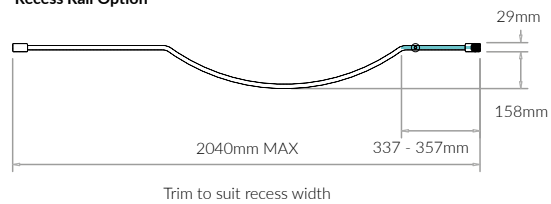

Recess Rail Option

+ Recessed intergrated shower rail