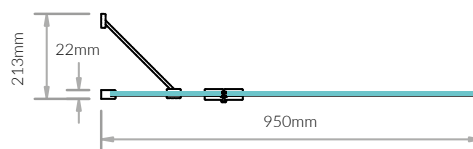

Kudos Two Panel Out Swing Screens are designed to provide an extended showering area of 950mm, yet still provide easy access to the bath.

Featuring a 305mm fixed panel that is permanently sealed to the bath and providing absolute showering protection. The larger 645mm panel opens out to allow access to shower controls and cleaning.

With Click-to-Lock hinges holding the screen in position, Out-Swing Bath Screens are also available with an integrated rail so you can keep your towel conveniently within reach.

Features

- + 6mm or 8mm glass options
- + Optional towel rail
- + Click-to-Lock hinges
- + SmartSeal technology
- + Lifetime Guarantee
- + Toughened safety glass with Lifeshield™ protection
- + Adjustment for out of true walls

Codes & Dimensions

Bath Screens	Product Code
Two Panel Out-Swing 6mm - LH	4BASC2PFOUHLHS
Two Panel Out-Swing 6mm - RH	4BASC2PFOURHS
Two Panel Out-Swing 6mm - including towel rail - LH	4BASC2PO6L
Two Panel Out-Swing 6mm - including towel rail - RH	4BASC2PO6R
Two Panel Out-Swing 8mm - LH	4BASC2PO8NHL
Two Panel Out-Swing 8mm - RH	4BASC2PO8NHR
Two Panel Out-Swing 8mm - including towel rail - LH	4BASC2PO8L
Two Panel Out-Swing 8mm - including towel rail - RH	4BASC2PO8R

Note: Kudos Bath screens are designed to fit on most standard straight edge baths. For best performance and water retention all fixed and moving panels should be parallel to the inner edge of the bath.

Overhead Diagram

Dimensions: H: 1500mm x W: 950mm

All **inspire** multi panel bath screens are handed, please specify left or right hand fixing when ordering.