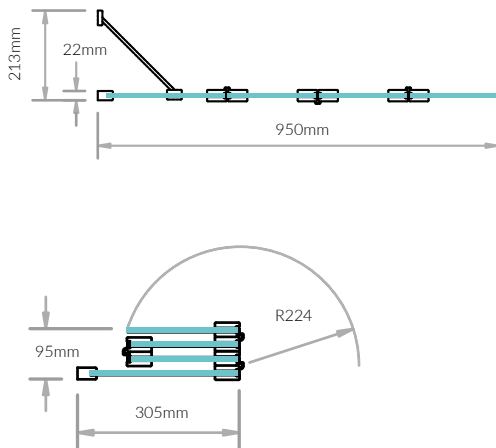

Overhead Diagram

Dimensions: H:1500mm x W:1250mm

All **inspire** multi-panel bath screens are handed, please specify left or right hand fixing when ordering.

Three panel in closed position

inspire

four panel in-fold screens

Features

- + 6mm glass option only
- + Lifetime Guarantee
- + Adjustment for out of true walls
- + Click-to-Lock hinges
- + SmartSeal technology
- + Toughened safety glass with Lifeshield™ protection

Codes & Dimensions

Overhead Diagram

Dimensions: H:1500mm x W:950mm

All **inspire** multi-panel bath screens are handed, please specify left or right hand fixing when ordering.

Four panel in closed position

inspire

shower panel & integrated rail