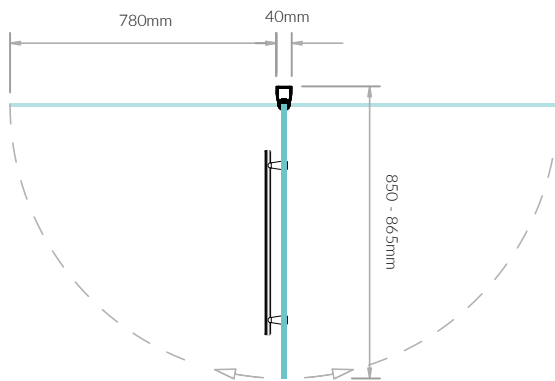

SmartSeal Technology incorporates integrated mouldings and twin element seals, delivering the ultimate shower protection.

Features

- + 6mm or 8mm glass options
- + Reversible for left or right hand fixing
- + Optional towel rail
- + SmartSeal technology
- + Lifetime Guarantee
- + Toughened safety glass with Lifeshield™ protection
- + Adjustment for out of true walls

Overhead Diagram

Dimensions: H: 1500mm x W: 850mm

Optional towel rail

inspire

two panel out-swing screens

Kudos Two Panel Out Swing Screens are designed to provide an extended showering area of 950mm, yet still provide easy access to the bath.