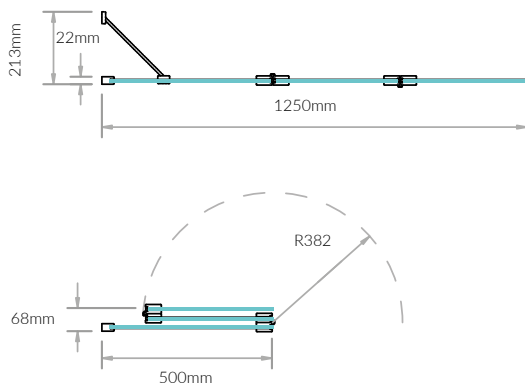

Overhead Diagram

Dimensions: H:1500mm x W:1250mm

All **inspire** multi-panel bath screens are handed, please specify left or right hand fixing when ordering.

Three panel in closed position

inspire

four panel in-fold screens