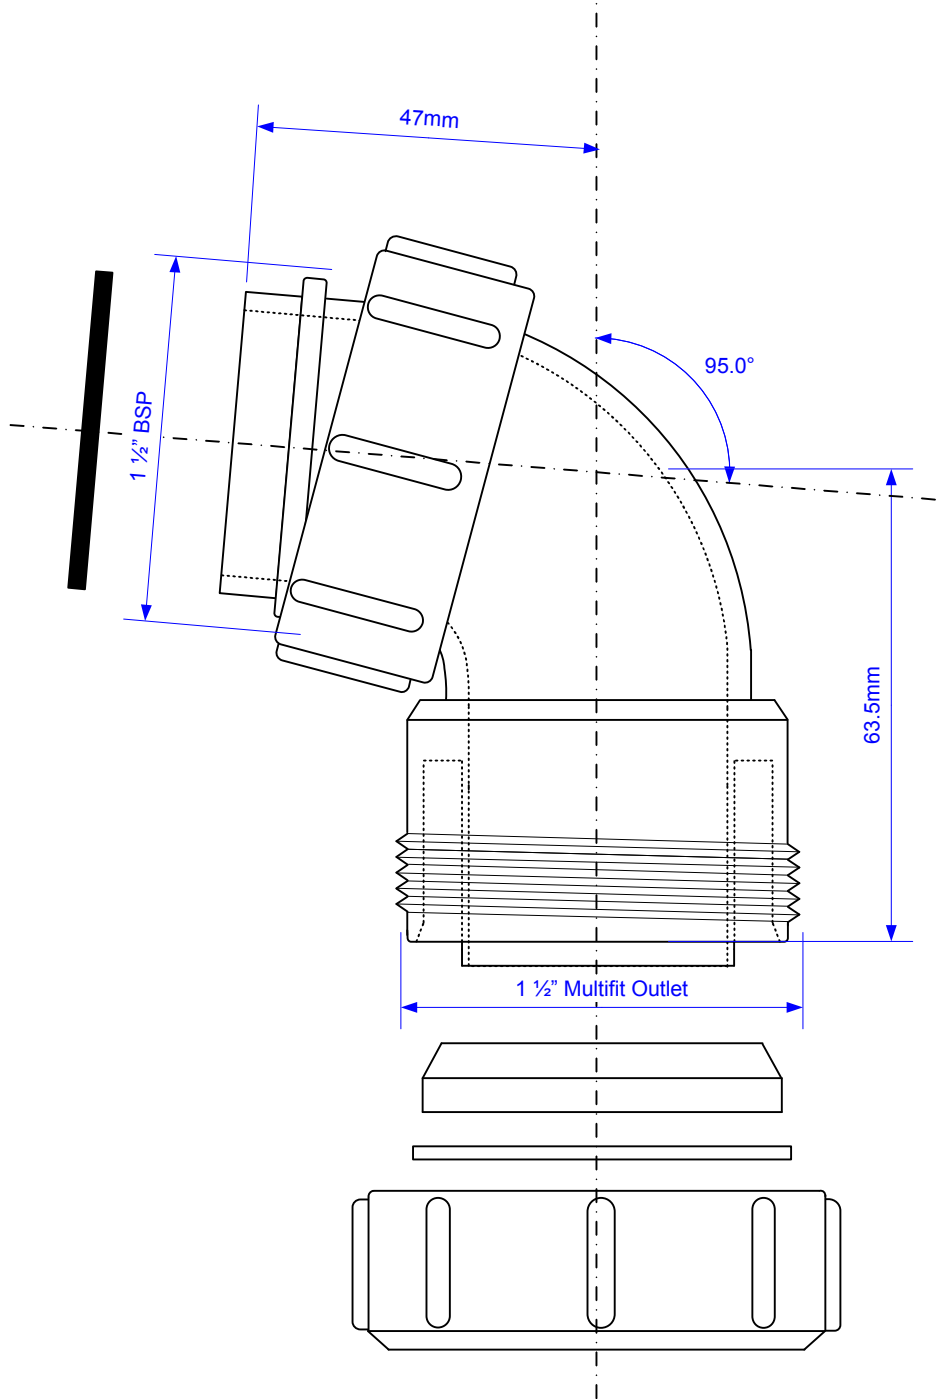

Code:

T5M-A

© McALPINE
04/10/2001

Drawing verified
correct as of:

16/02/2015
RM

DRAWN BY

RM

REVISED

16/02/2015

FILENAME

T5M-A.VSD

SCALE

1:1

DATE

16/02/2015