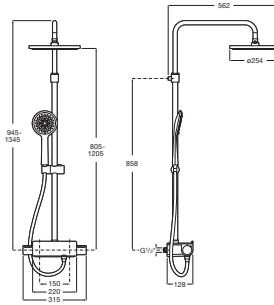

DECK

ROUND - Thermostatic shower column with shelf

TECHNICAL DRAWINGS

FEATURES

- Finish: Chrome
- Handset: Included
- Installation type: Wall-mounted
- Mixer type: Thermostatic
- Number of diverter outlets: 2
- Number of water outlets: 2
- Shelf
- Shower flexible hose included
- Showerhead shape: Circular
- Suitable for: Shower
- Valve: Included

EverShine®

Handset functions  
Handset functions: Aquair

Handset functions  
Handset functions: Pulse

Handset functions  
Handset functions: Rain

Handset functions

Handset functions: Softy

**INCLUDES**

Shower head for ceiling or wall installation. Support kit / arm not included.

5B2250C00

ROUND - Handshower with 4 functions: Rain, NightRain, Tonic and Pulse

5B1107C00

Wall-mounted thermostatic shower mixer with shelf

5A2A88C00

## Deck

A collection of shower columns with single lever (Deck-M) and thermostatic (Deck-T) options with a practical shelf to keep the showering essentials close by.