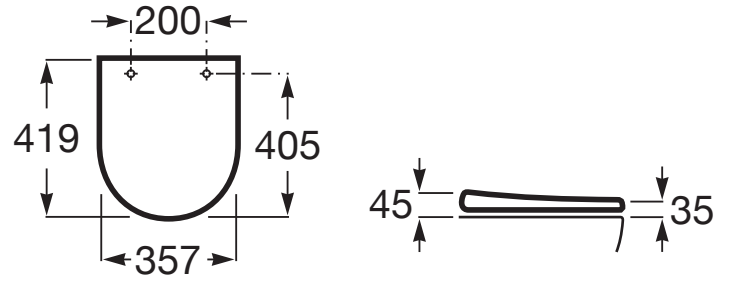

THE GAP

ROUND - Soft-closing compact toilet seat and cover

TECHNICAL DRAWINGS

FEATURES

Compact seat / cover

Hinge material: Stainless steel

Shape: Round

Suitable for: WC

Soft close system

COMPATIBLE WITH

**ROUND - Back to wall
vitreous china close-coupled
Rimless WC with dual outlet**

3420N7..0

The Gap

The Gap collection provides a wide range of modern design options, including WCs, basins and bathroom vanity units to optimise any space. The extensive furniture range also includes perfect solutions for compact bathrooms as well base units for on countertop basins.