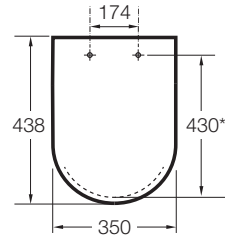

DEBBA

SQUARE - Soft-closing SUPRALIT® toilet seat and cover

TECHNICAL DRAWINGS

FEATURES

Shape: Round  
Suitable for: WC  
Supralit®

Antibacterial material

Soft close system

COMPATIBLE WITH