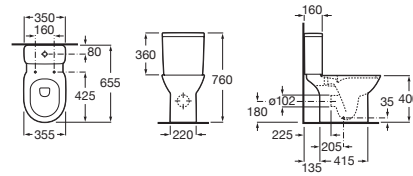

DEBBA

Close-coupled Rimless toilet with dual outlet

DIMENSIONS

Length 350 mm.

Width 655 mm.

Height 760 mm.

COLOURS AND FINISHES

00 White

TECHNICAL DRAWINGS

FEATURES

Fixing kit: Included

Flushing system: Washdown

Installation type: Floor-standing

Outlet type: Dual

Rimless

Shape: Round

Weight (Kg): 21.6

COMPATIBLE WITH

Dual flush 4,5/3L WC cistern
with 1/2" bottom inlet

34199C..0

SQUARE - Soft-closing
SUPRALIT® toilet seat and
cover

801B20..B

Debba

A collection with a wide range of solutions that, combined with its sober yet current design, make it adaptable to every bathroom space.