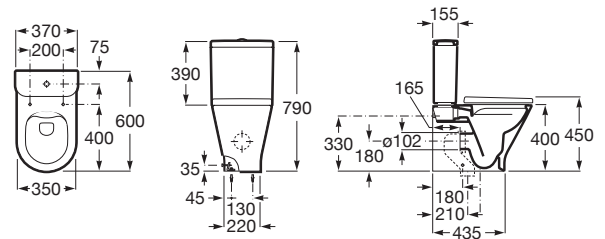

THE GAP

ROUND - Back to wall vitreous china close-coupled Rimless WC with dual outlet

DIMENSIONS

Length 370 mm.

Width 600 mm.

Height 790 mm.

COLOURS AND FINISHES

00 White

TECHNICAL DRAWINGS

FEATURES

Back-to-wall

Elbow included

Fixing kit: Included

Flushing system: Washdown

Installation type: Floor-standing

Outlet type: Dual

Rim type: Closed

Rimless

Shape: Round

Weight (Kg): 30

Compact toilet

COMPATIBLE WITH

ROUND - Dual flush 4,5/3L
WC cistern with bottom inlet

3410NC..F