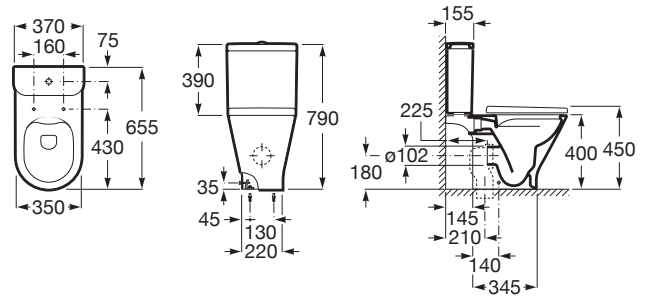

THE GAP

ROUND - Dual flush 4,5/3L WC cistern with bottom inlet

DIMENSIONS

Length 372 mm.

Width 152 mm.

Height 375 mm.

COLOURS AND FINISHES

TECHNICAL DRAWINGS

FEATURES

Fixing kit: Included

Water inlet position: Bottom Inlet

Flushing type

Flushing type: Dual flush 4.5/3 litres

COMPATIBLE WITH

ROUND - Back to wall
vitreous china close-coupled
Rimless WC with dual outlet

3420N7..0

ROUND - Vitreous china
close-coupled Rimless WC
with dual outlet

3420N8..0

The Gap

The Gap collection provides a wide range of modern design options, including WCs, basins and bathroom vanity units to optimise any space. The extensive furniture range also includes perfect solutions for compact bathrooms as well base units for on countertop basins.