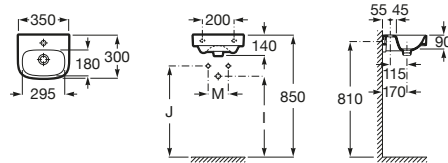

DEBBA

Wall-hung vitreous china basin

DIMENSIONS

Length 350 mm.

Width 300 mm.

Height 100 mm.

COLOURS AND FINISHES

00 White

TECHNICAL DRAWINGS

FEATURES

Basin capacity (l): 1

Bowl depth (mm): 90

Bowl length (mm): 295

Bowl position: Central

Bowl width (mm): 180

Fixing kit: Included

Installation type: Wall-hung

Material: Vitreous china

Shape: Square

Taphole configuration: 1 taphole in the middle

Waste: Not included

Trap	I	J	M
Totem			
Minimal	530	610	150
Bottle	570	640	

COMPATIBLE WITH