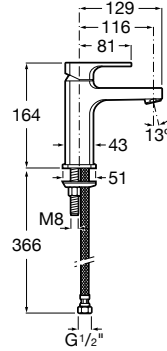

ESCUADRA

Smooth Body Basin Mixer

TECHNICAL DRAWINGS

FEATURES

- Application: Basin
- Click-clack waste
- Faucet type: Single-lever
- Finish: Chrome
- Flexible supply hoses included
- Installation type: Deck-mounted
- Type of cartridge: Ceramic Disc

WELS

Water connection diameter: 1/2"

EverShine

SoftTurn®