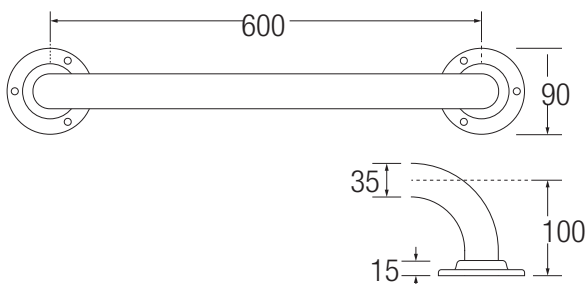

## GRAB RAIL PACK- 600MM - EXPOSED FIXING - GREY

<b>Product Code</b>	<b>EDMGRPACK</b>
<b>Weight (Kg)</b>	7.8
<b>Material</b>	Steel
<b>Colour</b>	Grey

**Blue:** EDMBLPACK  
**Satin S/S:** EDMSSPACK  
**Polished S/S:** EDMPSSPACK  
**White:** EDMWHPACK

RAL9016  
LRV - 87.67

RAL5011  
LRV - 5.52

RAL7005  
LRV - 18.52

Polished s/s  
LRV - 58

Satin s/s  
LRV - 41

### Key features:

- 5 600mm length grab rails
- 1 800mm Hinged rail (without toilet roll holder)
- Exposed fixings
- Colour options provide contrast options from the wall

All dimensions are approximate and subject to normal ceramic variation. Although every effort is made not to change the above product specification, Lecico reserve the right to do so without prior notification if necessary. Full information on guarantees available upon request.