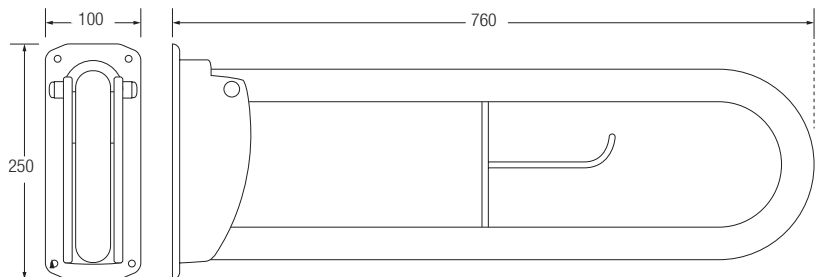

All dimensions are approximate and subject to normal ceramic variation. Although every effort is made not to change the above product specification, Lecico reserve the right to do so without prior notification if necessary. Full information on guarantees available upon request.