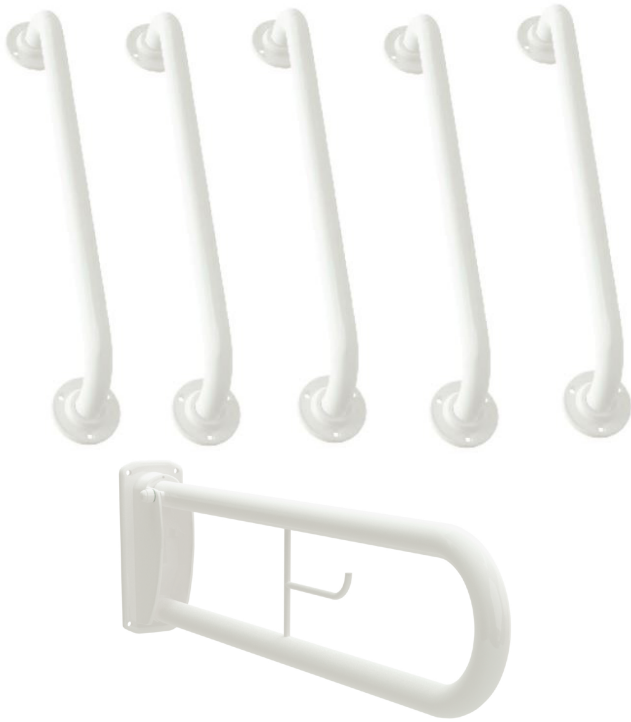

## GRAB RAIL PACK- 600MM - EXPOSED FIXING - GREY

<b>Product Code</b>	<b>EDMGRPACK</b>
<b>Weight (Kg)</b>	7.8
<b>Material</b>	Steel
<b>Colour</b>	Grey

**Blue:** EDMBLPACK  
**Satin S/S:** EDMSSPACK  
**Polished S/S:** EDMPSSPACK  
**White:** EDMWHPACK

RAL9016  
LRV - 87.67

RAL5011  
LRV - 5.52

RAL7005  
LRV - 18.52

Polished s/s  
LRV - 58

Satin s/s  
LRV - 41

### Key features:

- 5 600mm length grab rails
- 1 800mm Hinged rail (without toilet roll holder)
- Exposed fixings
- Colour options provide contrast options from the wall

### Description:

Designed with the user in mind, these grab rails help to provide extra points of contact around the room making the bathroom more accessible. These rails are for use where additional assistance may be required.