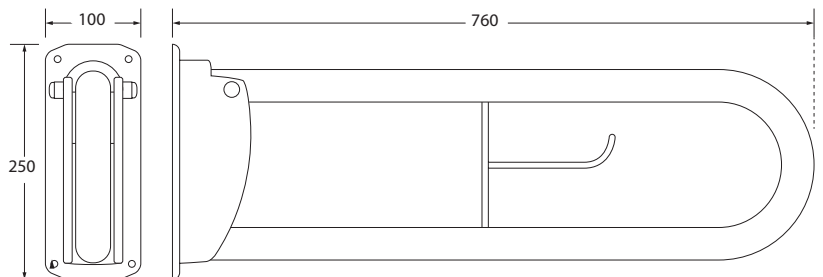

GRAB RAIL PACK- 600MM - EXPOSED FIXING - WHITE

Product Code	EDMWHPACK
Weight (Kg)	7.8
Material	Steel
Colour	White

Blue: EDMBLPACK
Satin S/S: EDMSSPACK
Polished S/S: EDMPSSPACK
Grey: EDMGRPAC

RAL9016
 LRV - 87.67

RAL5011
 LRV - 5.52

RAL7005
 LRV - 18.52

Polished s/s
 LRV - 58

Satin s/s
 LRV - 41

Key features:

- 5 600mm length grab rails
- 1 800mm Hinged rail (without toilet roll holder)
- Exposed fixings
- Colour options provide contrast options from the wall

Description:

Designed with the user in mind, these grab rails help to provide extra points of contact around the room making the bathroom more accessible. These rails are for use where additional assistance may be required.