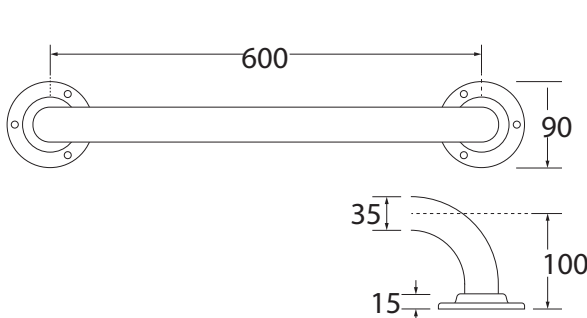

GRAB RAIL PACK- 600MM - EXPOSED FIXING - WHITE

Product Code	EDMWHPACK
Weight (Kg)	7.8
Material	Steel
Colour	White

Blue: EDMBLPACK
Satin S/S: EDMSSPACK
Polished S/S: EDMPSSPACK
Grey: EDMGRPAC

RAL9016
 LRV - 87.67

RAL5011
 LRV - 5.52

RAL7005
 LRV - 18.52

Polished s/s
 LRV - 58

Satin s/s
 LRV - 41

Key features:

- 5 600mm length grab rails
- 1 800mm Hinged rail (without toilet roll holder)
- Exposed fixings
- Colour options provide contrast options from the wall

Description:

Designed with the user in mind, these grab rails help to provide extra points of contact around the room making the bathroom more accessible. These rails are for use where additional assistance may be required.

All dimensions are approximate and subject to normal ceramic variation. Although every effort is made not to change the above product specification, Lecico reserve the right to do so without prior notification if necessary. Full information on guarantees available upon request.