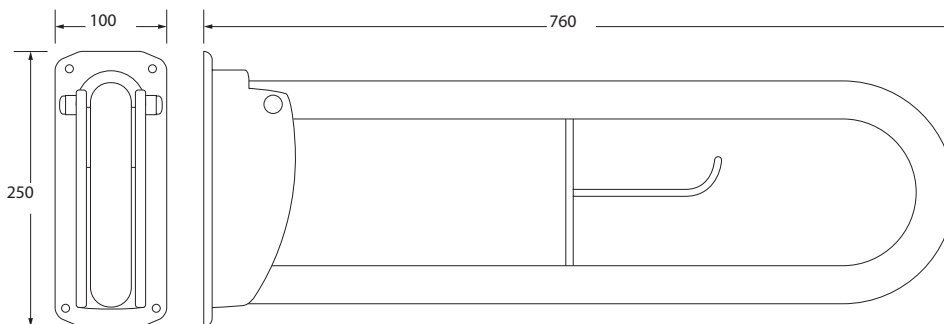

GRAB RAIL - HINGED SUPPORT RAIL NO LEG - GREY

Product Code	EDMGRHRAIL
Weight (Kg)	2.8kg
Material	Steel
Colour	Grey

Blue: EDMBHRail
White: EDMWHHRAIL **Grey:** EDMGRHRAIL **Polished s/s:** EDMPSHRAIL **Satin s/s:** EDMSSHRAIL

RAL9016
LRV - 87.67

RAL5011
LRV - 5.52

RAL7005
LRV - 18.52

Polished s/s
LRV - 58

Satin s/s
LRV - 41

Key features:

- Drop down hinged rail
- Available in a choice of finishes
- Built in toilet roll holder

Description:

Designed with the user in mind, these hinged drop down rails help with transferring to and from the WC.

All dimensions are approximate and subject to normal ceramic variation. Although every effort is made not to change the above product specification, Lecico reserve the right to do so without prior notification if necessary. Full information on guarantees available upon request.