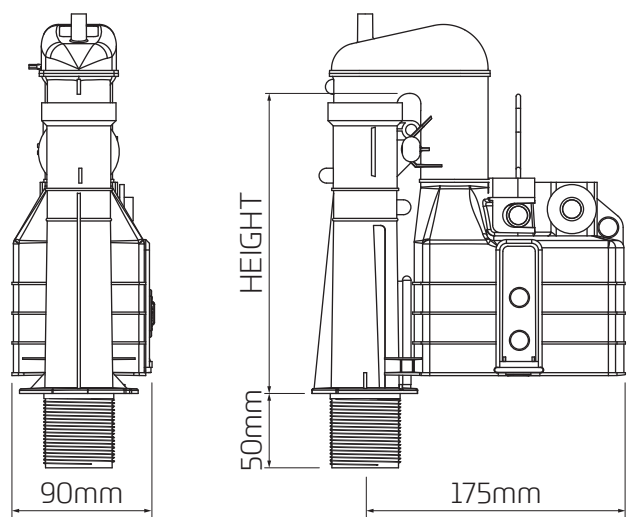

~ Water Technology List registered.

Features

- ~ 6/7/9 litre convertible flush volume
- ~ 2-part design enable quick servicing in under 5 minutes
- ~ Retrofittable to an existing Turbo down leg
- ~ Spares packs available
- ~ WRAS approved.

Dimensional Data

Scope of Supply

Height mm
178 (7")
191 (7½")
203 (8")
216 (8½")
229 (9")
241 (9½")
254 (10")

Technical Data

Outlet	1½" BSP (48mm)
Flush Volume	6/7/9 Litre Convertible
Sizes	178mm (7") to 254mm (10") in ½" increments
Cistern Type	Low Level