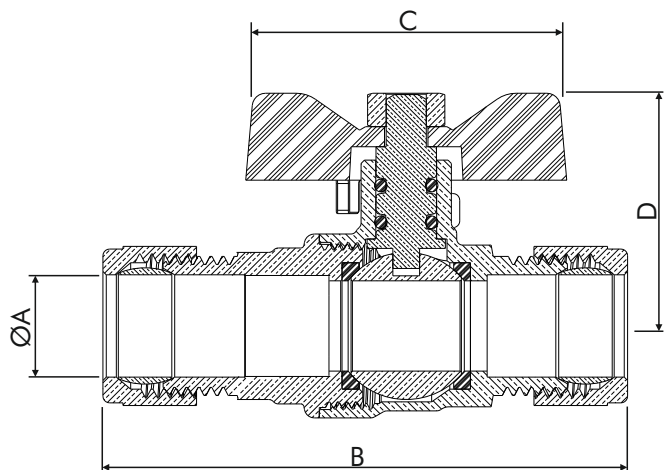

PRODUCT RANGE

CODE:

TR15BBV

TR22BBV

TR28BBV

TR15LBV

TR22LBV

TR28LBV

DESCRIPTION:

15mm Full Bore Compression Ball Valve with Butterfly Handle
22mm Full Bore Compression Ball Valve with Butterfly Handle
28mm Full Bore Compression Ball Valve with Butterfly Handle
15mm Full Bore Compression Ball Valve with Lever Handle
22mm Full Bore Compression Ball Valve with Lever Handle
28mm Full Bore Compression Ball Valve with Lever Handle

Note: Supplied with both a red & blue handle

Technical Specification

Max Operating Pressure 25 Bar
Maximum Inlet Temperature 110°

Size	A	B	C	D
15mm	15	63.5	49	35
22mm	22	80	49	39
28mm	28	82.5	65.5	52

Size	A	B	C	D
15mm	15	63.5	47.5	86
22mm	22	80	51.5	86
28mm	28	82.5	63.5	114