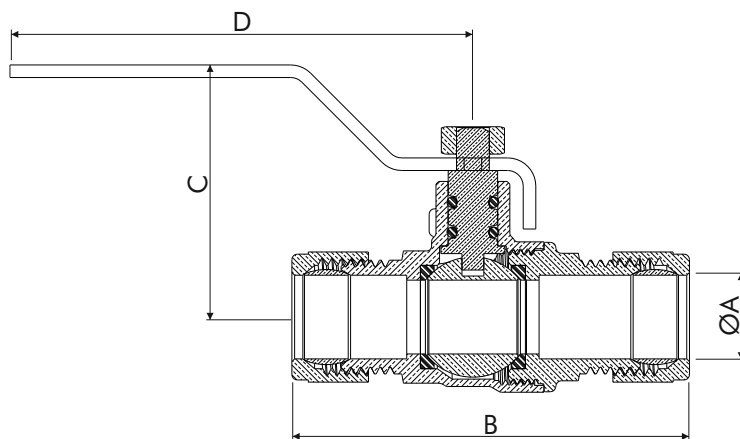

PRODUCT RANGE

CODE:

TR15BBV

TR22BBV

TR28BBV

TR15LBV

TR22LBV

TR28LBV

DESCRIPTION:

15mm Full Bore Compression Ball Valve with Butterfly Handle
22mm Full Bore Compression Ball Valve with Butterfly Handle
28mm Full Bore Compression Ball Valve with Butterfly Handle
15mm Full Bore Compression Ball Valve with Lever Handle
22mm Full Bore Compression Ball Valve with Lever Handle
28mm Full Bore Compression Ball Valve with Lever Handle

Note: Supplied with both a red & blue handle

Technical Specification

Max Operating Pressure 25 Bar
Maximum Inlet Temperature 110°

Size	A	B	C	D
15mm	15	63.5	49	35
22mm	22	80	49	39
28mm	28	82.5	65.5	52

Size	A	B	C	D
15mm	15	63.5	47.5	86
22mm	22	80	51.5	86
28mm	28	82.5	63.5	114