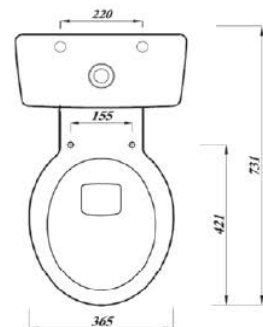

## ECONOMY COMFORT HEIGHT CLOSE COUPLED LEVER WC SET INCLUDING STANDARD SEAT

<b>Product Code</b>	<b>COMFASLEVWC</b>
<b>Pan Outlet</b>	Horizontal
<b>Weight (Kg)</b>	33.9
<b>Material</b>	Vitreous China
<b>Flushing Volume (Ltr)</b>	6/4
<b>Cistern Fittings Included</b>	Yes
<b>Pre-installed/Bagged</b>	Bagged
<b>Flushing Mechanism</b>	Dual Flush Lever
<b>Inlet</b>	RH Bottom Inlet

Shown: Comfort Height Close Coupled WC with Lever Cistern & Standard Seat.

DOCMNPAN - ASWHCI - CPKAS - STWHSSUNP

### Key features:

- Horizontal outlet
- CE Compliant
- Classic close coupled design
- Raised height for more comfort

### Description:

Featuring a comfort height close coupled pan for either commercial or domestic settings. This close coupled pack features a dual flush pre-installed mechanism.

All dimensions are approximate and subject to normal ceramic variation. Although every effort is made not to change the above product specification, Lecico reserve the right to do so without prior notification if necessary. \*Against manufacturers defects. Full information on guarantees available upon request.