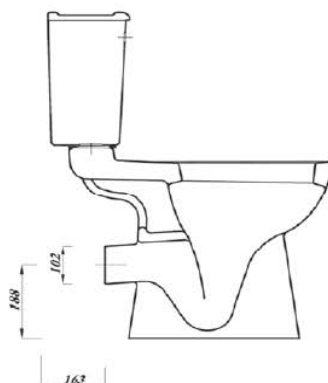

## ECONOMY COMFORT HEIGHT CLOSE COUPLED LEVER WC SET INCLUDING STANDARD SEAT

<b>Product Code</b>	<b>COMFASLEVWC</b>
<b>Pan Outlet</b>	Horizontal
<b>Weight (Kg)</b>	33.9
<b>Material</b>	Vitreous China
<b>Flushing Volume (Ltr)</b>	6/4
<b>Cistern Fittings Included</b>	Yes
<b>Pre-installed/Bagged</b>	Bagged
<b>Flushing Mechanism</b>	Dual Flush Lever
<b>Inlet</b>	RH Bottom Inlet

Shown: Comfort Height Close Coupled WC with Lever Cistern & Standard Seat.

DOCMNPAN - ASWHCI - CPKAS - STWHSSUNP

### Description:

Featuring a comfort height close coupled pan for either commercial or domestic settings. This close coupled pack features a dual flush pre-installed mechanism.

All dimensions are approximate and subject to normal ceramic variation. Although every effort is made not to change the above product specification, Lecico reserve the right to do so without prior notification if necessary. \*Against manufacturers defects. Full information on guarantees available upon request.