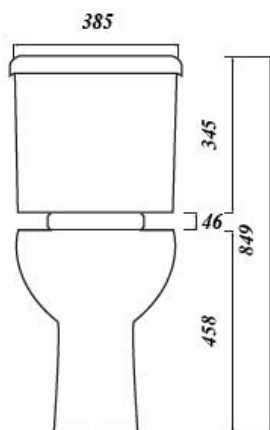

ECONOMY COMFORT HEIGHT CLOSE COUPLED PUSH BUTTON WC SET INCLUDING STD SEAT

Product Code	COMFJUPBWC
Pan Outlet	Horizontal
Weight (Kg)	32.8
Material	Vitreous China
Flushing Volume (Ltr)	6/4
Cistern Fittings Included	Yes
Pre-installed/Bagged	Pre-installed
Flushing Mechanism	Dual Flush Push Button
Inlet	RH Bottom Inlet

Shown: Comfort Height Close Coupled WC with Push Button Cistern & Standard Seat. [DOCMNPAN](#) - [JUWHPCI](#) - [STWHSSUNP](#)

Key features:

- Horizontal outlet
- CE Compliant
- Classic close coupled design
- Raised height for more comfort

Description:

Featuring a comfort height close coupled pan for either commercial or domestic settings. This close coupled pack features a dual flush mechanism.

All dimensions are approximate and subject to normal ceramic variation. Although every effort is made not to change the above product specification, Lecico reserve the right to do so without prior notification if necessary. *Against manufacturers defects. Full information on guarantees available upon request.