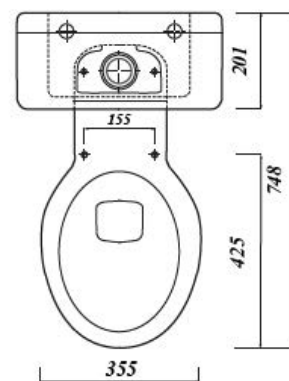

ECONOMY COMFORT HEIGHT CLOSE COUPLED PUSH BUTTON WC SET INCLUDING STD SEAT

Product Code	COMFJUPBWC
Pan Outlet	Horizontal
Weight (Kg)	32.8
Material	Vitreous China
Flushing Volume (Ltr)	6/4
Cistern Fittings Included	Yes
Pre-installed/Bagged	Pre-installed
Flushing Mechanism	Dual Flush Push Button
Inlet	RH Bottom Inlet

Shown: Comfort Height Close Coupled WC with Push Button Cistern & Standard Seat. [DOCMNPAN](#) - [JUWHPCI](#) - [STWHSSUNP](#)

Key features:

- Horizontal outlet
- CE Compliant
- Classic close coupled design
- Raised height for more comfort

Description:

Featuring a comfort height close coupled pan for either commercial or domestic settings. This close coupled pack features a dual flush mechanism.

All dimensions are approximate and subject to normal ceramic variation. Although every effort is made not to change the above product specification, Lecico reserve the right to do so without prior notification if necessary. *Against manufacturers defects. Full information on guarantees available upon request.