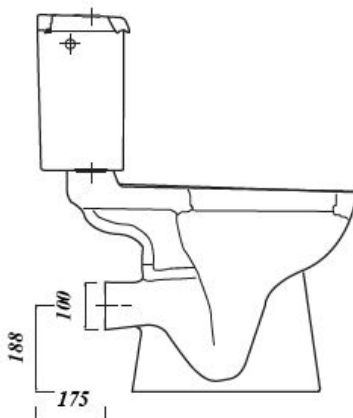

ECONOMY COMFORT HEIGHT CLOSE COUPLED PUSH BUTTON WC SET INCLUDING STD SEAT

Product Code	COMFJUPBWC
Pan Outlet	Horizontal
Weight (Kg)	32.8
Material	Vitreous China
Flushing Volume (Ltr)	6/4
Cistern Fittings Included	Yes
Pre-installed/Bagged	Pre-installed
Flushing Mechanism	Dual Flush Push Button
Inlet	RH Bottom Inlet

Shown: Comfort Height Close Coupled WC with Push Button Cistern & Standard Seat. [DOCMNPAN](#) - [JUWHPCI](#) - [STWHSSUNP](#)

Key features:

- Horizontal outlet
- CE Compliant
- Classic close coupled design
- Raised height for more comfort

Description:

Featuring a comfort height close coupled pan for either commercial or domestic settings. This close coupled pack features a dual flush mechanism.

All dimensions are approximate and subject to normal ceramic variation. Although every effort is made not to change the above product specification, Lecico reserve the right to do so without prior notification if necessary. *Against manufacturers defects. Full information on guarantees available upon request.