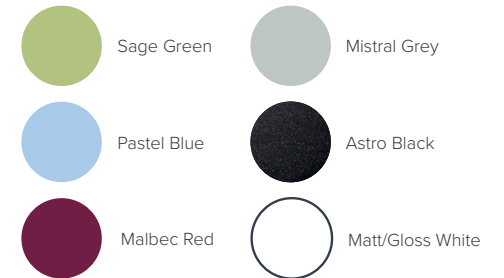

Colour availability

Concealed Waste Fusion only available in Gloss White

Key

- Available with Upstands
- Available with Concealed Waste and Concealed Waste with Upstands
- ▲ 3 Upstands - Left and right hand