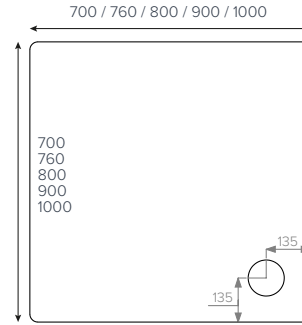

JTFUSION®
Square

- ③ 700x700mm ■●
- ③ 760x760mm ■●
- ③ 800x800mm ■●
- ③ 900x900mm ■●
- ⑥ 1000x1000mm

JTFUSION®
Rectangle

- ③ 800x700mm ■●
- ③ 900x700mm ■●
- ③ 900x760mm ■▲
- ③ 900x800mm ■●

JTFUSION® Rectangle

- ③ 1000x700mm ■●
- ③ 1000x800mm ■●
- ③ 1000x760mm
- ③ 1000x900mm ■●

JTFUSION® Rectangle

- ③ 1100x760mm
- ③ 1100x800mm ■
- ③ 1100x900mm

JTFUSION® Rectangle

- ③ 1200x700mm
- ③ 1200x760mm ■●
- ③ 1200x800mm ■▲
- ③ 1200x900mm ■●
- ⑥ 1300x800mm

JTFUSION®
Rectangle

- ⑥ 1400x700mm
- ⑥ 1400x800mm ■▲
- ⑥ 1400x900mm ■●

JTFUSION®
Rectangle

- ⑥ 1500x700mm ■●
- ⑥ 1500x760mm ■
- ⑥ 1500x800mm ■
- ⑥ 1500x900mm ■●

JTFUSION®
Rectangle

- ⑥ 1600x700mm ■●
- ⑥ 1600x760mm
- ⑥ 1600x800mm ■
- ⑥ 1600x900mm ■●

JTFUSION®
Rectangle

- ⑥ 1700x700mm
- ⑥ 1700x760mm
- ⑥ 1700x800mm
- ⑥ 1700x900mm ■●
- ⑥ 1800x800mm ■

JTFUSION®
Quadrant

- ① 800x800mm ■●
- ① 900x900mm ■●
- ① 1000x1000mm

LH

RH

JTFUSION®
Offset Quadrant

- ② 900x760mm
- ② 1000x800mm
- ② 1200x800mm
- ② 1200x900mm