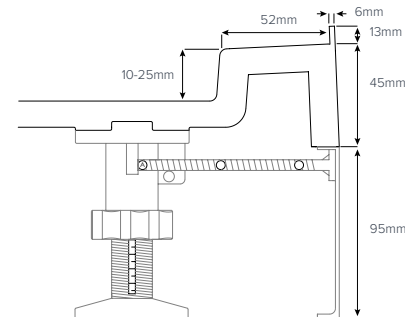

JTFUSION®
Rectangle

- ⑥ 1700x700mm
- ⑥ 1700x760mm
- ⑥ 1700x800mm
- ⑥ 1700x900mm ■●
- ⑥ 1800x800mm ■

JTFUSION®
Quadrant

- ① 800x800mm ■●
- ① 900x900mm ■●
- ① 1000x1000mm

LH

RH

JTFUSION®
Offset Quadrant

- ② 900x760mm
- ② 1000x800mm
- ② 1200x800mm
- ② 1200x900mm

Note:

Waste position on upstand trays is 141 x 141 in from outside edge.

Riser kits available for all trays

- ① 1000mm Quad
- ② 1200mm Offset Quad
- ③ 1200x900mm
- ⑥ 1800x1000mm

JTFUSION®
Leg Cross Section

JTFUSION®
Leg Detail

- 45mm High
- Internal Depth 10-25mm
- Shoulder Width 52mm
- Leg Adjustment 87-140mm