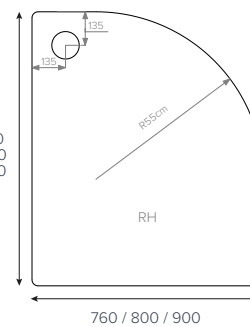

JTFUSION®
Rectangle

- ⑥ 1400x700mm
- ⑥ 1400x800mm ■▲
- ⑥ 1400x900mm ■●

JTFUSION®
Rectangle

- ⑥ 1500x700mm ■●
- ⑥ 1500x760mm ■
- ⑥ 1500x800mm ■
- ⑥ 1500x900mm ■●

JTFUSION®
Rectangle

- ⑥ 1600x700mm ■●
- ⑥ 1600x760mm
- ⑥ 1600x800mm ■
- ⑥ 1600x900mm ■●

JTFUSION®
Rectangle

- ⑥ 1700x700mm
- ⑥ 1700x760mm
- ⑥ 1700x800mm
- ⑥ 1700x900mm ■●
- ⑥ 1800x800mm ■

JTFUSION®
Quadrant

- ① 800x800mm ■●
- ① 900x900mm ■●
- ① 1000x1000mm

LH

RH

JTFUSION®
Offset Quadrant

- ② 900x760mm
- ② 1000x800mm
- ② 1200x800mm
- ② 1200x900mm