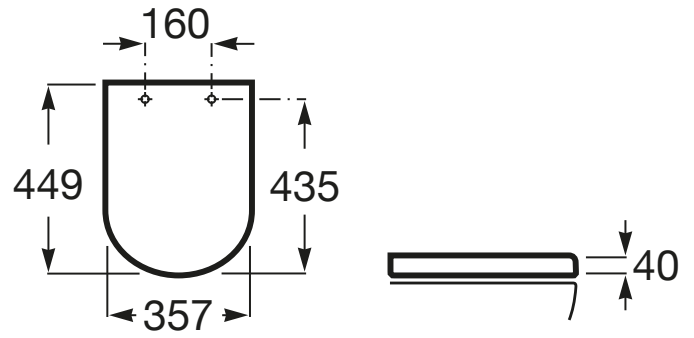

THE GAP

ROUND - Soft-closing toilet seat and cover

TECHNICAL DRAWINGS

FEATURES

Hinge material: Stainless steel

Quick release

Shape: Round

Suitable for: WC