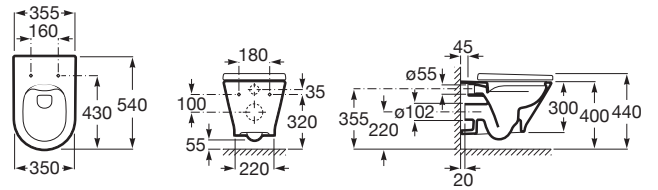

THE GAP

ROUND - Vitreous china Rimless wall-hung WC with horizontal outlet

DIMENSIONS

Length 355 mm.

Width 540 mm.

Height 440 mm.

COLOURS AND FINISHES

00 White

TECHNICAL DRAWINGS

FEATURES

Fixing kit: Included

Flushing system: Washdown

Installation type: Wall-hung

Outlet type: Horizontal

Shape: Round

Weight (Kg): 25

COMPATIBLE WITH

ROUND - Toilet seat and cover

801D10..1

DUPLO WC with AG valve (110mm cistern) concealed cistern and frame for wall-hung WCs

890090020

BASIC WC COMPACT with AG valve (80mm cistern) concealed cistern and frame for wall-hung WCs