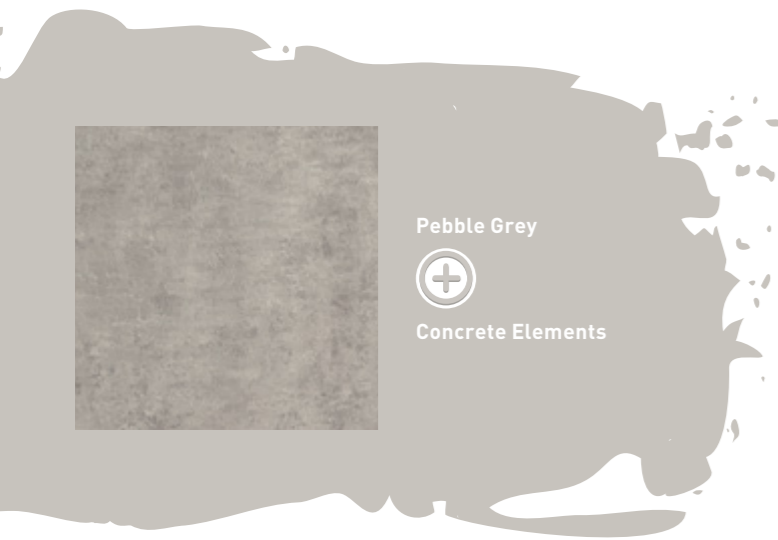

How to style the *Neutrals* Collection

Pair bold, feature wall panels from our Tile, Linda Barker, and Classic Collections with the subtle tones from the Neutrals Collection to create a bathroom design that is uniquely yours.

We've selected our favourite pairings to help you get started.

Take a look at our *top picks*