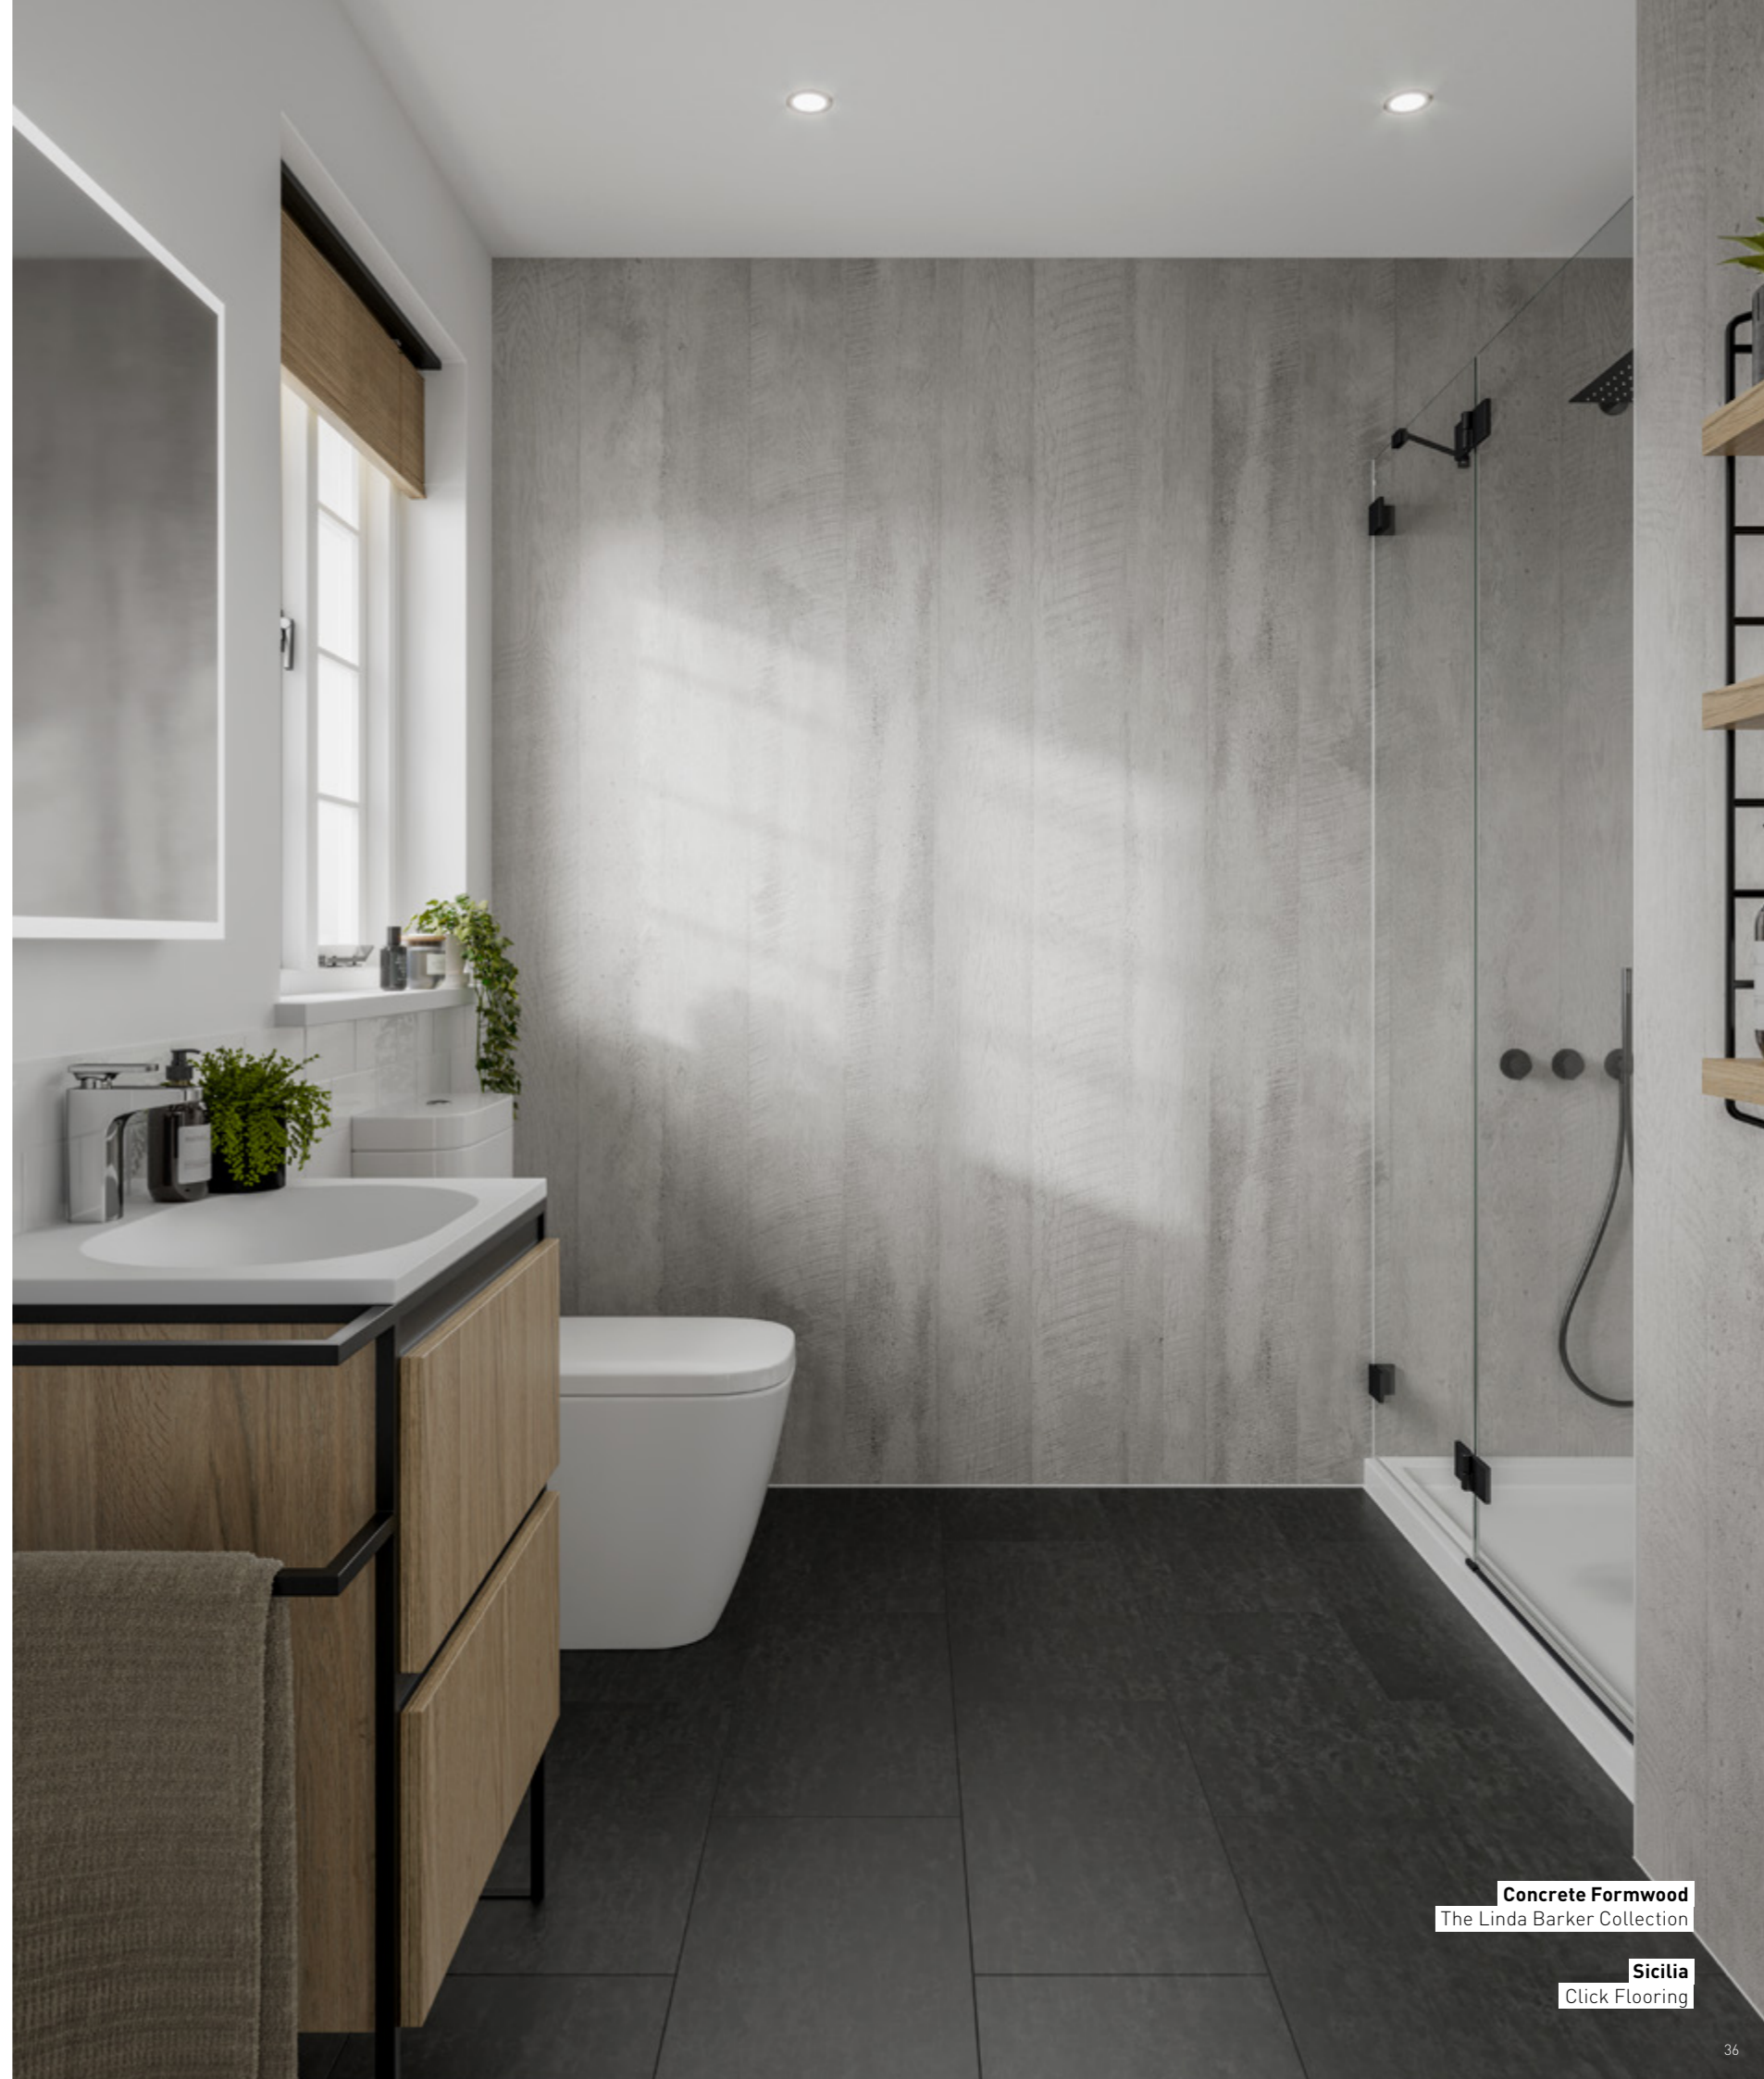

Easy to keep clean

Fully waterproof

Quick and easy to install

30 year warranty

Almost seamless joint with Hydrolock®

Can be installed over old tiles

Concrete Formwood
The Linda Barker Collection

Sicilia
Click Flooring