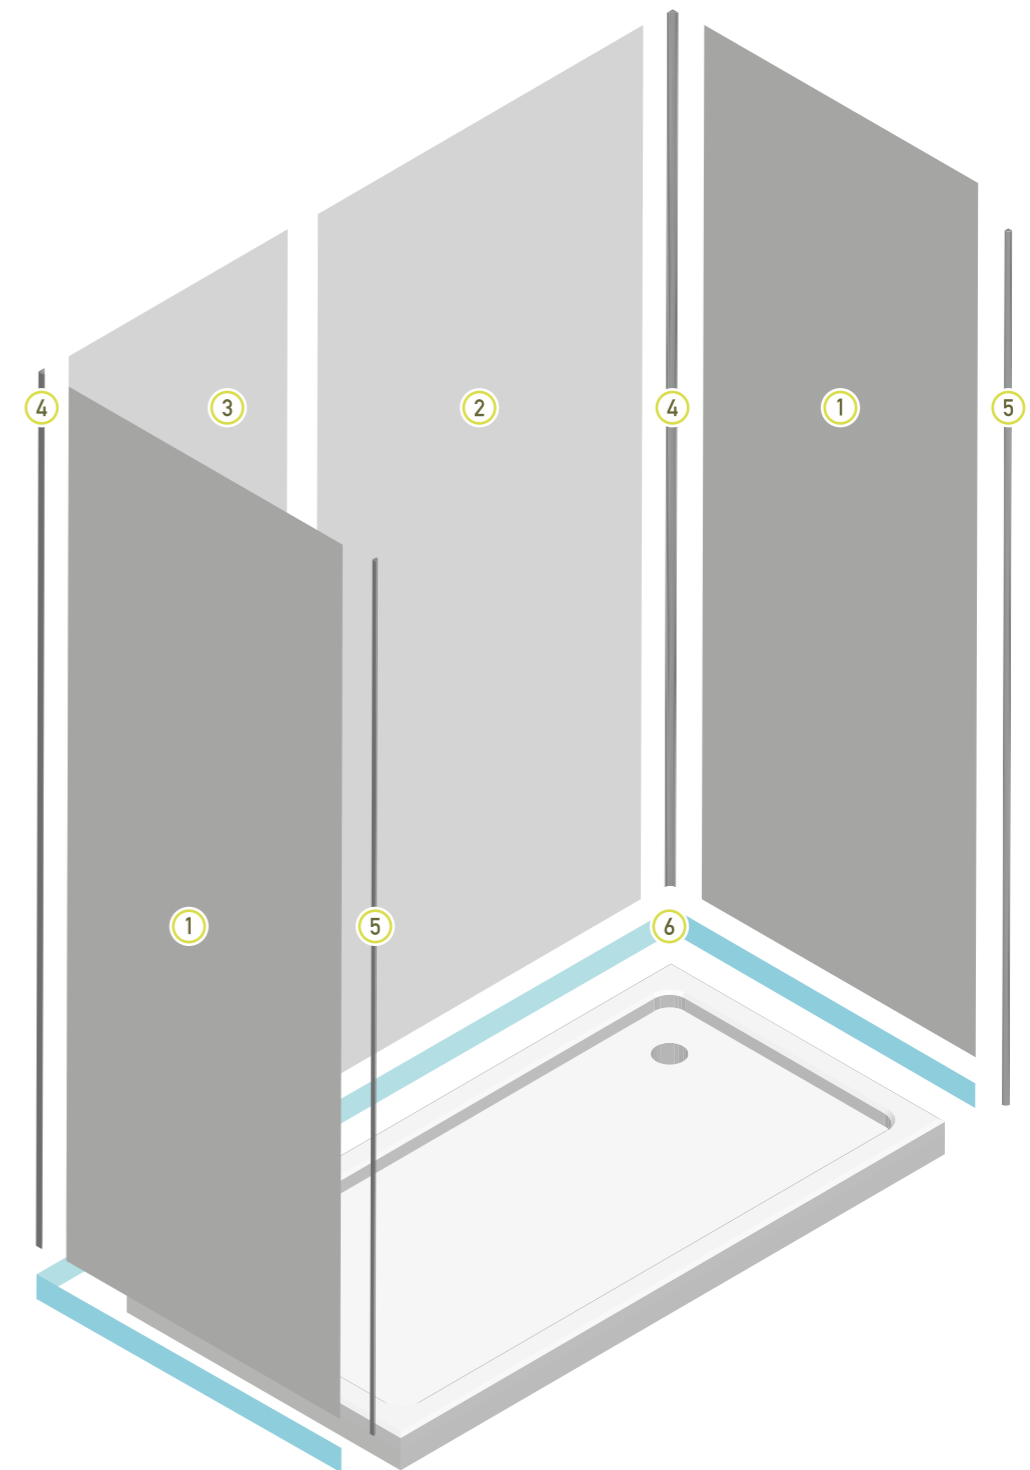

What you'll need...

Multipanel has been designed with easy installation in mind. For the best result we recommend that panels are joined together using our unique Hydrolock® tongue and groove system. Panels using this system can be installed directly onto almost any surface, including uneven walls and over the top of old tiles. Multipanel High Grab Adhesive should be used for a safe and secure fit.

To join panels at a corner and to finish any exposed edges, the appropriate profile should be used. Panels must be completely silicone sealed at all edges using Multipanel sealant, whether they are being attached to profiles, shower enclosures or joined using the Hydrolock® system to ensure a 100% watertight result.

Installation tips...

MULTIPANEL®

- Panels should be installed on the top of shower trays or baths using a Multipanel seal kit.
- Match your profile colour to your shower enclosure and shower fittings.
- Seal your installation using one of our colour match sealants (see page 56).
- Carefully measure your area to select the right panel width, choose from 1200mm, 900mm and 598mm (remember, the Hydrolock® joint reduces the finished face by 20mm).
- Panel off cuts can be used behind sinks for a coordinated look. Just ensure you seal all exposed edges with profiles and silicone.

For information on how to install our products, please visit our website

The above illustration shows a typical installation of a 1800mm x 900mm shower enclosure

① 2400 X 900mm Square edge panel x 2	⑤ End cap profile x 2
② 2400 X 1200mm Hydrolock® panel x 1	⑥ Seal kit x 2
③ 2400 X 598mm Hydrolock® panel x 1	Multipanel High Grab Adhesive x 3
④ New Invisible Corner Profile x 2	Multipanel Clear Silicone Sealant x 2

Create your own design using the *Bathroom Planner* at multipanel.co.uk/bathroomplanner