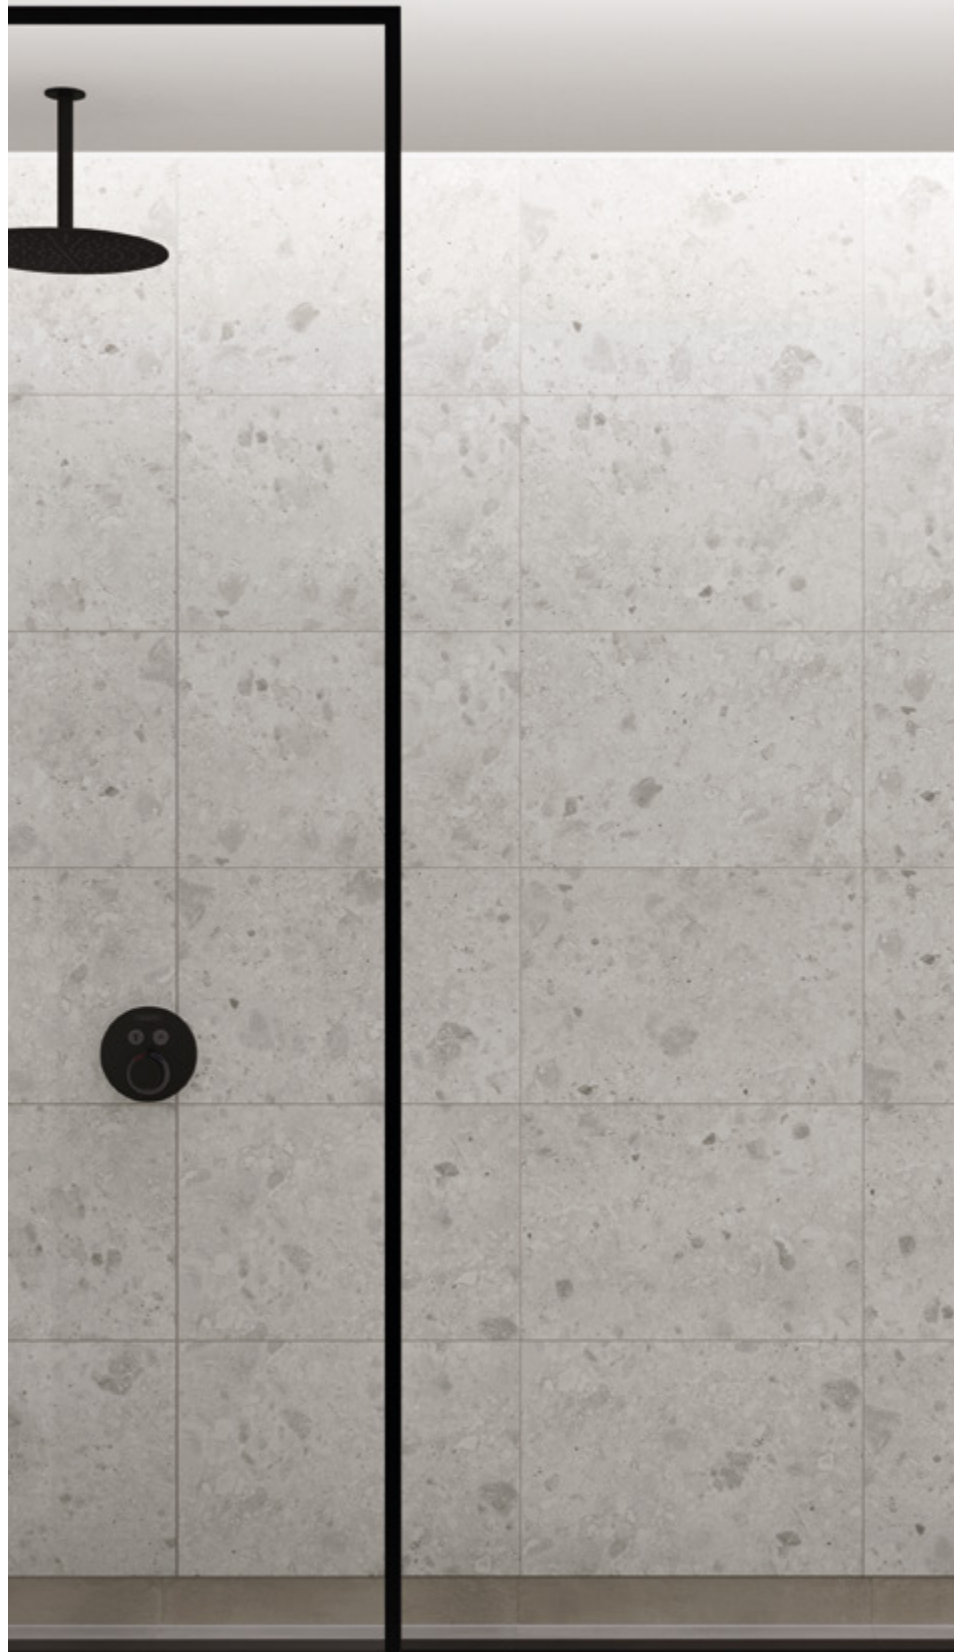

By buying Multipanel® you help to
take care of the world's forests
FSC® C128180