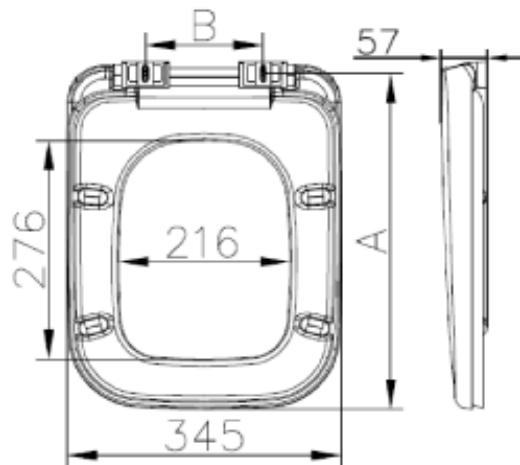

CLEO STANDARD SOFT CLOSE SEAT FOR CC PAN

Product Code	CLESTSCSQCC
Weight (Kg)	2.36
Material	Plastic
Soft close	Yes
Colour	White
Fixing	Top Fix

Key features:

- 5 Year guarantee on soft close seats
- Soft close hinge is gel filled for smoother close
- CE compliant

Description:

Made from highly durable plastic, making it hard wearing and scratch resistant. It is easy to clean with its lift off design.

A: 426 mm

All dimensions are approximate and subject to normal ceramic variation. Although every effort is made not to change the above product specification, Lecico reserve the right to do so without prior notification if necessary. *Against manufacturers defects. Full information on guarantees available upon request.