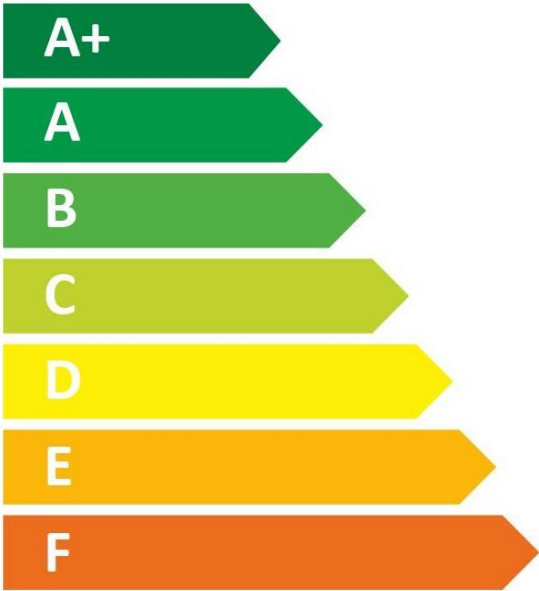

ENERGY

TRITON THE UK'S SHOWER COMPANY
See you first thing Britain

GET80PSR81

59 dB

473
kWh/annum