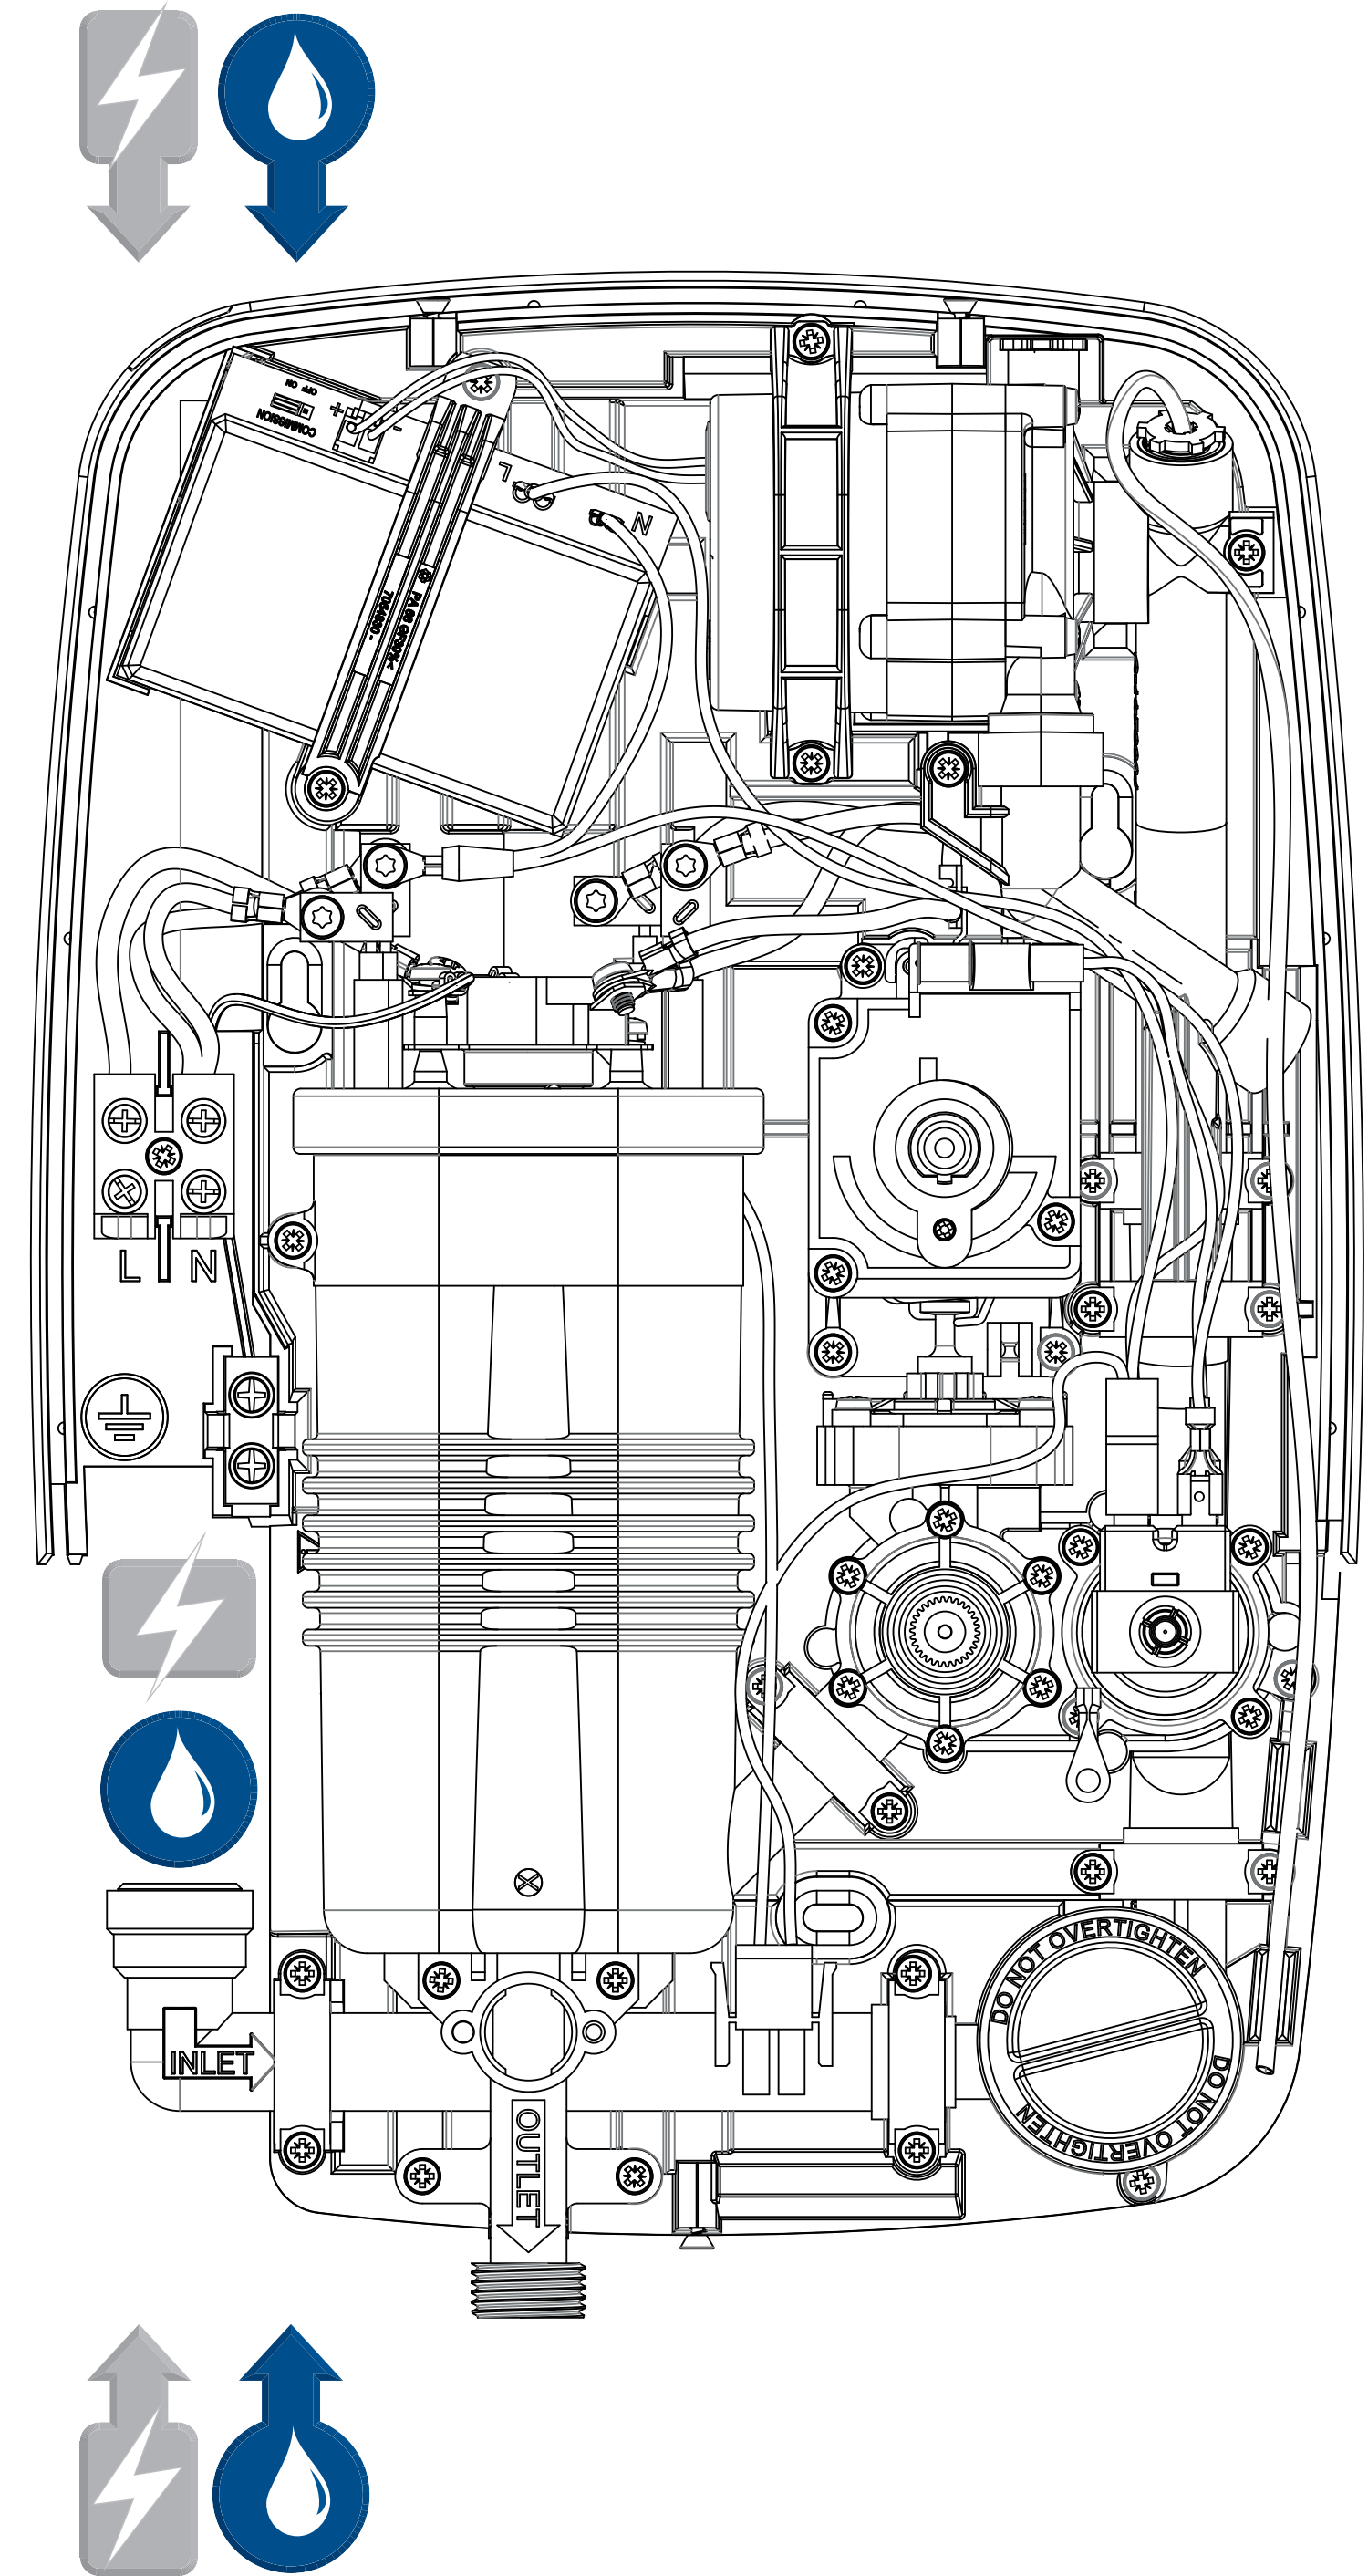

# T80SR PUMPED ELECTRIC SHOWER

## ENTRY POINTS

### Diagram Key:

Rear Entry

**Water** Entry Points

Rear Entry

**Cable** Entry Points

### Dimensions:

H: 365mm

W: 245mm

D: 104mm

**TRITON**

See you first thing Britain