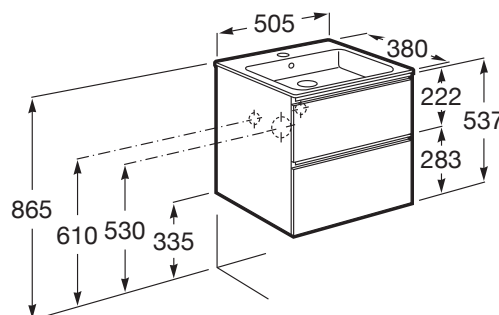

THE GAP

Unik (compact base unit with two drawers and basin)

DIMENSIONS

Length 505 mm.

Width 380 mm.

Height 537 mm.

COLOURS AND FINISHES

806 Gloss White

TECHNICAL DRAWINGS

FEATURES

Base unit / Door type: Sliding

Base unit / Doors and drawers combination: 2 drawers

Base unit / Internal dividers

Base unit / Structure: Drawers

Basin / Integrated shelf

Basin / Shelf position: On both sides

Basin / Taphole configuration: 1 taphole in the middle

Basin Position: Central

Basin shape: Square

Dimensions / Basin and base unit / Height (mm): 537

Dimensions / Basin and base unit / Length (mm): 505

Dimensions / Basin and base unit / Width (mm): 380

Installation type: Wall-hung, Wall-hung with optional legs

Material / Base unit: Chipboard

Material / Basin: Vitreous china

Tap installation: On the basin

Towel rail position: Left

COMPATIBLE WITH

Set of 2 furniture hooks