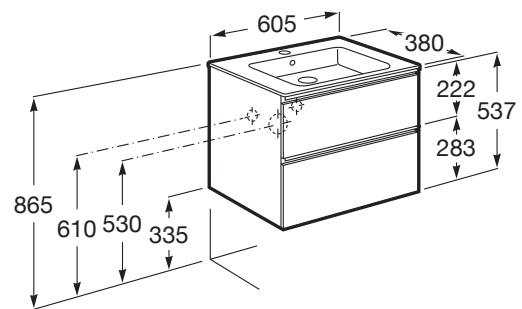

THE GAP

Unik (compact base unit with two drawers and basin)

DIMENSIONS

Length 605 mm.

Width 380 mm.

Height 537 mm.

COLOURS AND FINISHES

806 Gloss White

TECHNICAL DRAWINGS

FEATURES

Base unit / Door type: Sliding

Base unit / Doors and drawers combination: 2 drawers

Base unit / Internal dividers

Base unit / Structure: Drawers

Basin / Integrated shelf

Basin / Shelf position: On both sides

Basin / Taphole configuration: 1 taphole in the middle

Basin Position: Central

Basin shape: Square

Dimensions / Basin and base unit / Height (mm): 537

Dimensions / Basin and base unit / Length (mm): 605

Dimensions / Basin and base unit / Width (mm): 380

Installation type: Wall-hung, Wall-hung with optional legs

Material / Base unit: Chipboard

Material / Basin: Vitreous china

Tap installation: On the basin

Towel rail position: Left

COMPATIBLE WITH

Wall-hung or vanity vitreous
china basin