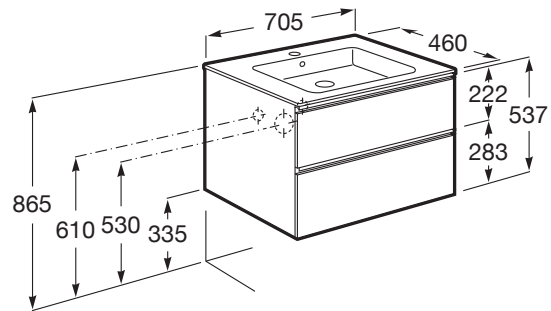

THE GAP

Unik (base unit with two drawers and basin)

DIMENSIONS

Length 705 mm.

Width 460 mm.

Height 537 mm.

COLOURS AND FINISHES

402 City oak

TECHNICAL DRAWINGS

FEATURES

Base unit / Door type: Sliding

Base unit / Doors and drawers combination: 2 drawers

Base unit / Internal dividers

Base unit / Structure: Drawers

Basin / Integrated shelf

Basin / Shelf position: On both sides

Basin / Taphole configuration: 1 taphole in the middle

Basin Position: Central

Basin shape: Square

Dimensions / Basin and base unit / Height (mm): 537

Dimensions / Basin and base unit / Length (mm): 705

Dimensions / Basin and base unit / Width (mm): 460

Installation type: Wall-hung, Wall-hung with optional legs

Material / Base unit: Chipboard

Material / Basin: Vitreous china

Tap installation: On the basin

Towel rail position: Left

COMPATIBLE WITH

Lateral towel rail for base unit