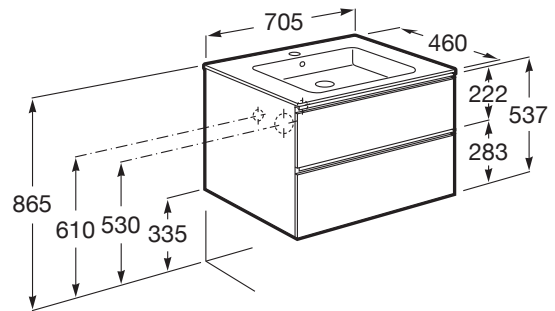

**THE GAP**

**Unik (base unit with two drawers and basin)**

**DIMENSIONS**

Length 705 mm.

Width 460 mm.

Height 537 mm.

**COLOURS AND FINISHES**

806 Gloss White

**TECHNICAL DRAWINGS**

**FEATURES**

Base unit / Door type: Sliding

Base unit / Doors and drawers combination: 2 drawers

Base unit / Internal dividers

Base unit / Structure: Drawers

Basin / Integrated shelf

Basin / Shelf position: On both sides

Basin / Taphole configuration: 1 taphole in the middle

Basin Position: Central

Basin shape: Square

Dimensions / Basin and base unit / Height (mm): 537

Dimensions / Basin and base unit / Length (mm): 705

Dimensions / Basin and base unit / Width (mm): 460

Installation type: Wall-hung, Wall-hung with optional legs

Material / Base unit: Chipboard

Material / Basin: Vitreous china

Tap installation: On the basin

Towel rail position: Left

COMPATIBLE WITH

Lateral towel rail for base unit