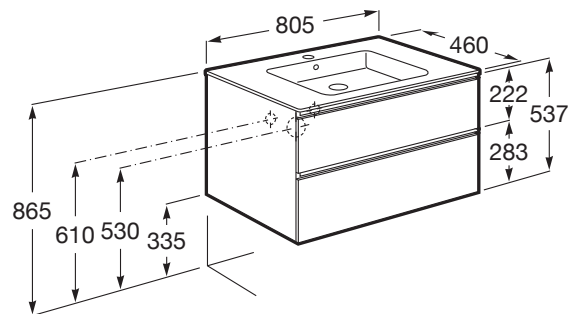

THE GAP

Unik (base unit with two drawers and central basin)

DIMENSIONS

Length 805 mm.

Width 460 mm.

Height 537 mm.

COLOURS AND FINISHES

806 Gloss White

TECHNICAL DRAWINGS

FEATURES

Base unit / Door type: Sliding

Base unit / Doors and drawers combination: 2 drawers

Base unit / Internal dividers

Base unit / Structure: Drawers

Basin / Integrated shelf

Basin / Shelf position: On both sides

Basin / Taphole configuration: 1 taphole in the middle

Basin Position: Central

Basin shape: Square

Dimensions / Basin and base unit / Height (mm): 537

Dimensions / Basin and base unit / Length (mm): 805

Dimensions / Basin and base unit / Width (mm): 460

Installation type: Wall-hung, Wall-hung with optional legs

Material / Base unit: Chipboard

Material / Basin: Vitreous china

Tap installation: On the basin

Towel rail position: Left

COMPATIBLE WITH

Lateral towel rail for base unit