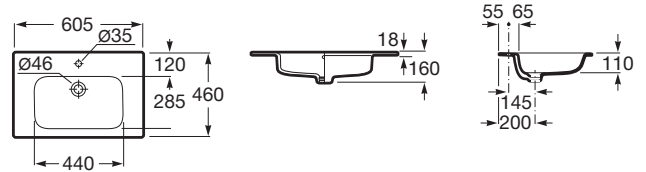

THE GAP

Vanity vitreous china basin

DIMENSIONS

Length 605 mm.

Width 460 mm.

Height 160 mm.

COLOURS AND FINISHES

00 White

TECHNICAL DRAWINGS

FEATURES

Basin capacity (l): 6.2

Bowl depth (mm): 460

Bowl length (mm): 160

Bowl position: Central

Bowl width (mm): 605

Fixing kit: Not included

Installation type: Vanity

Integrated shelf

Material: Vitreous china

Overflow type: Standard

Plug and Waste: Not included

Shape: Rectangular

Shelf position: On both sides

Taphole configuration: 1 taphole in the middle