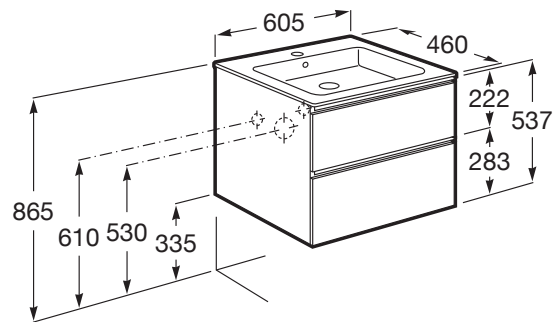

**THE GAP**

**Unik (base unit with two drawers and basin)**

**DIMENSIONS**

Length 605 mm.

Width 460 mm.

Height 537 mm.

**COLOURS AND FINISHES**

806 Gloss White

**TECHNICAL DRAWINGS**

**FEATURES**

Base unit / Door type: Sliding

Base unit / Doors and drawers combination: 2 drawers

Base unit / Internal dividers

Base unit / Structure: Drawers

Basin / Integrated shelf

Basin / Shelf position: On both sides

Basin / Taphole configuration: 1 taphole in the middle

Basin Position: Central

Basin shape: Square

Dimensions / Basin and base unit / Height (mm): 537

Dimensions / Basin and base unit / Length (mm): 605

Dimensions / Basin and base unit / Width (mm): 460

Installation type: Wall-hung, Wall-hung with optional legs

Material / Base unit: Chipboard

Material / Basin: Vitreous china

Tap installation: On the basin

Towel rail position: Left

COMPATIBLE WITH

Lateral towel rail for base unit