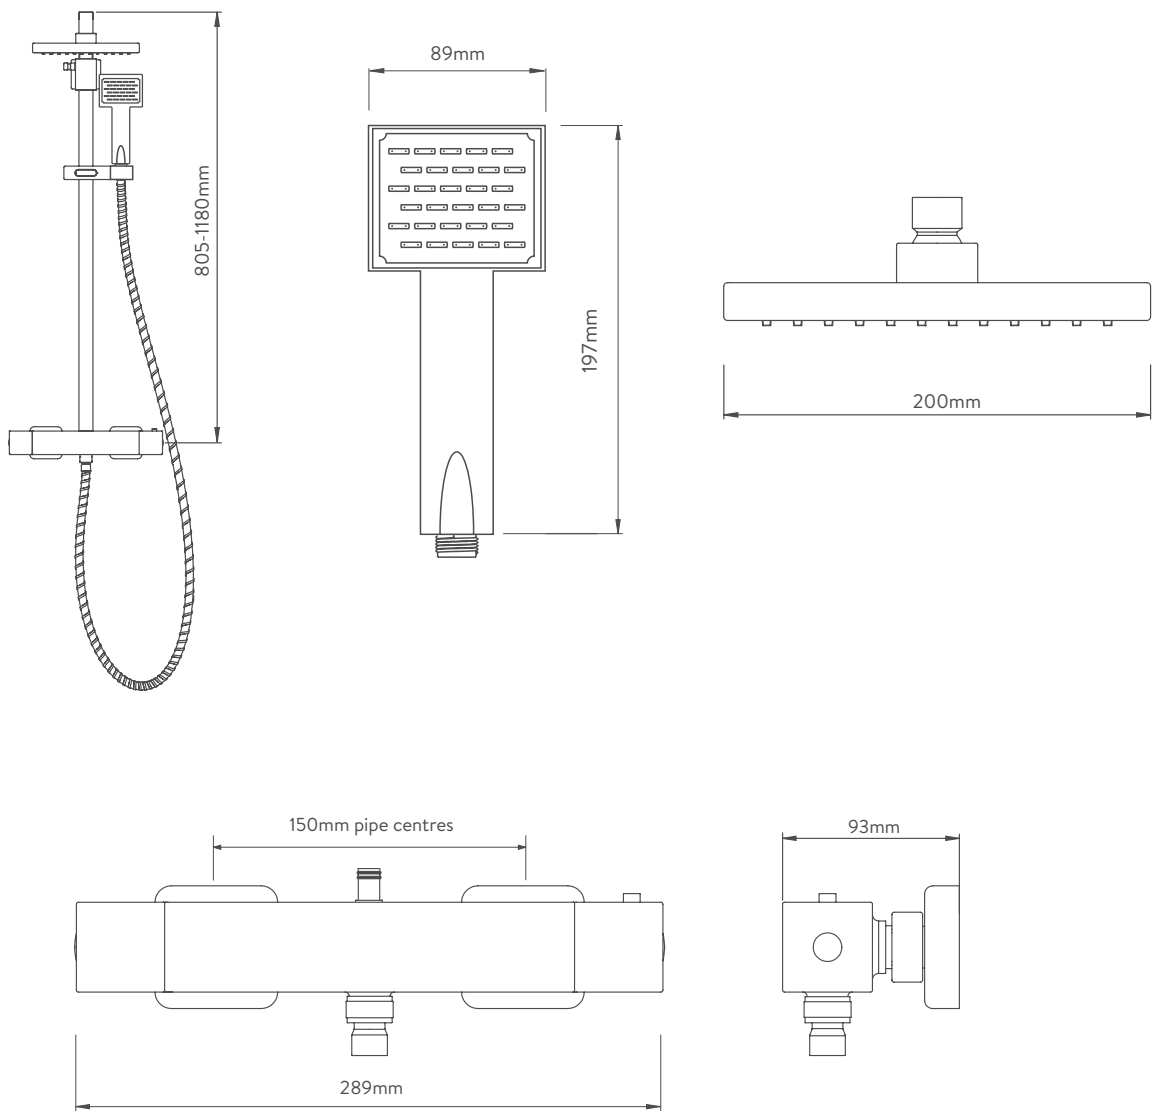

## COOL TOUCH SQUARE SHOWER COLUMN

AQSQBAR2

HP  
CHROME

---

### DIMENSIONAL DRAWINGS

### TECHNICAL SPECIFICATIONS

|   |  |
|---|--|
| Minimum pressure requirements                       | 1 Bar  |
| Maximum pressure requirements                       | 5 Bar  |
| Inlet fitting connections                           | 3/4" Threaded  |
| Rear inlet supply positions                         | 150mm centres  |
| Outlet connections                                  | 1/2" Thread  |
| Valve inlet centres                                 | 150mm centres  |
| Supply temperature                                  | Max 65°C   |
| Water system  | High Pressure  |
| Features  | Separate temperature control with override button for extra safety |
|   | Brass "Cool Touch" body  |
|   | Flow control with integral diverter to switch between shower heads |
|   | Includes Easy fit wall brackets                                    |
|   | Soft rub nozzles for easy cleaning                                 |
|   | 1 + 1 spray patterns   |
|   | Adjustable telescopic shower column 805mm - 1180mm                 |
|   | 200mm fixed drencher head, 89mm adjustable head                    |
| 1.5m chrome plated stainless steel hose (11mm bore) |  |
| Colour  | Chrome   |
| Guarantee period                                    | 5 years  |