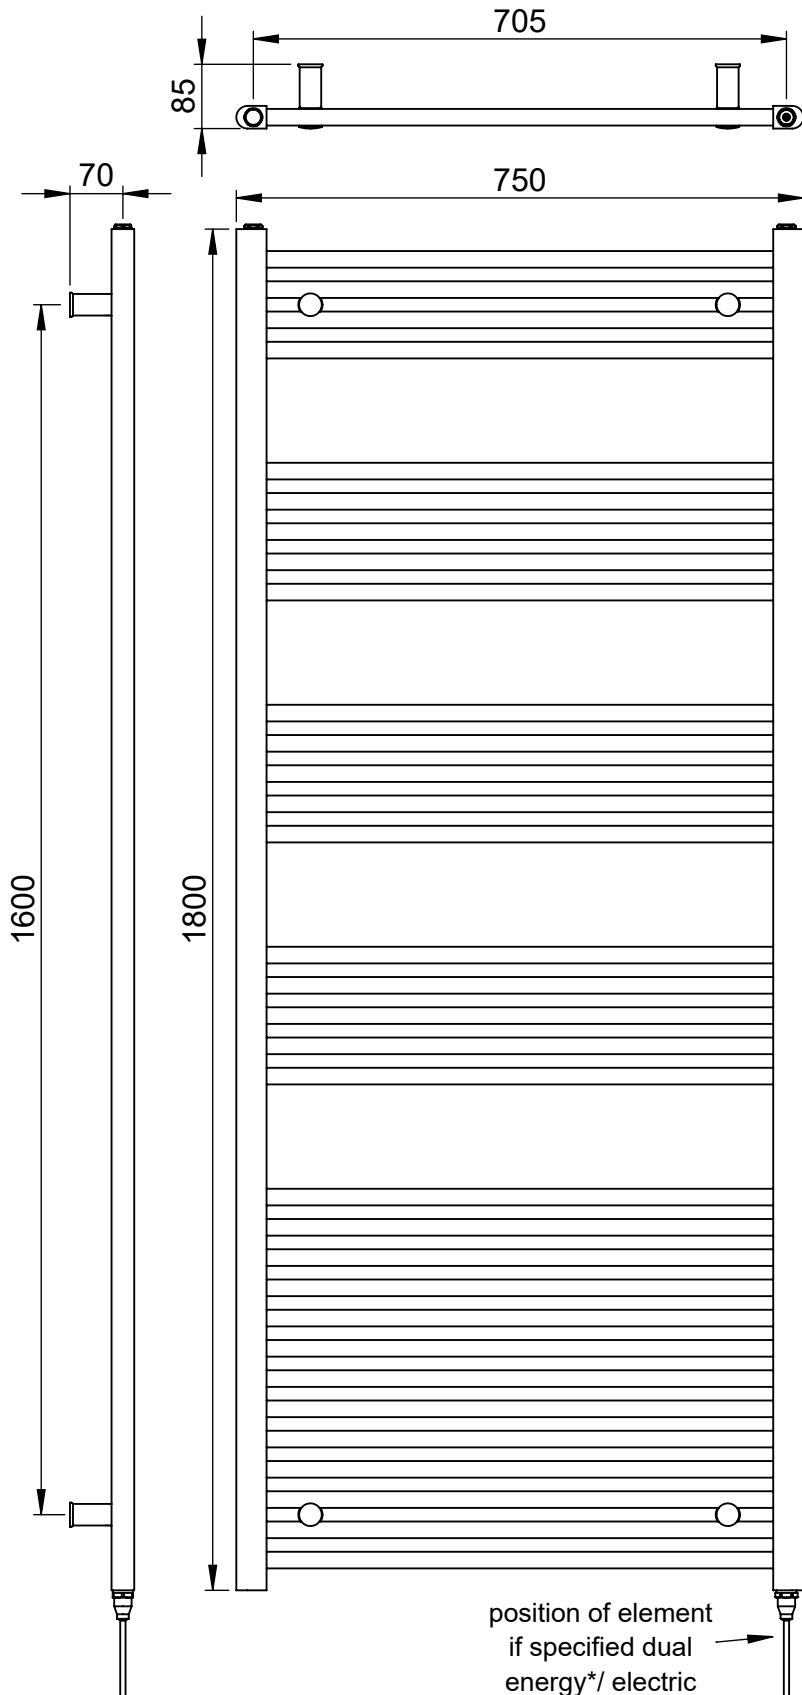

# Axis MD062 1800x750

Height: 1800  
Width: 750  
Depth: 85  
Weight HO: kg  
EO: kg

Tube  $\phi$ : 22 + 30x40 D Section  
Pipe Centres: 705  
Elec. element if specified: 400  
Output @ 50°C  $\Delta$  T Watts: 815  
BTUs: 2781

Manufactured from Mild Steel

All dimensions in millimetres

SCALE 1:10

Vogue UK Ltd. reserve the right to alter specifications without prior notice.  
ALL MEASUREMENTS ARE NOMINAL DIMENSIONS ONLY, AND ARE NOT BINDING.