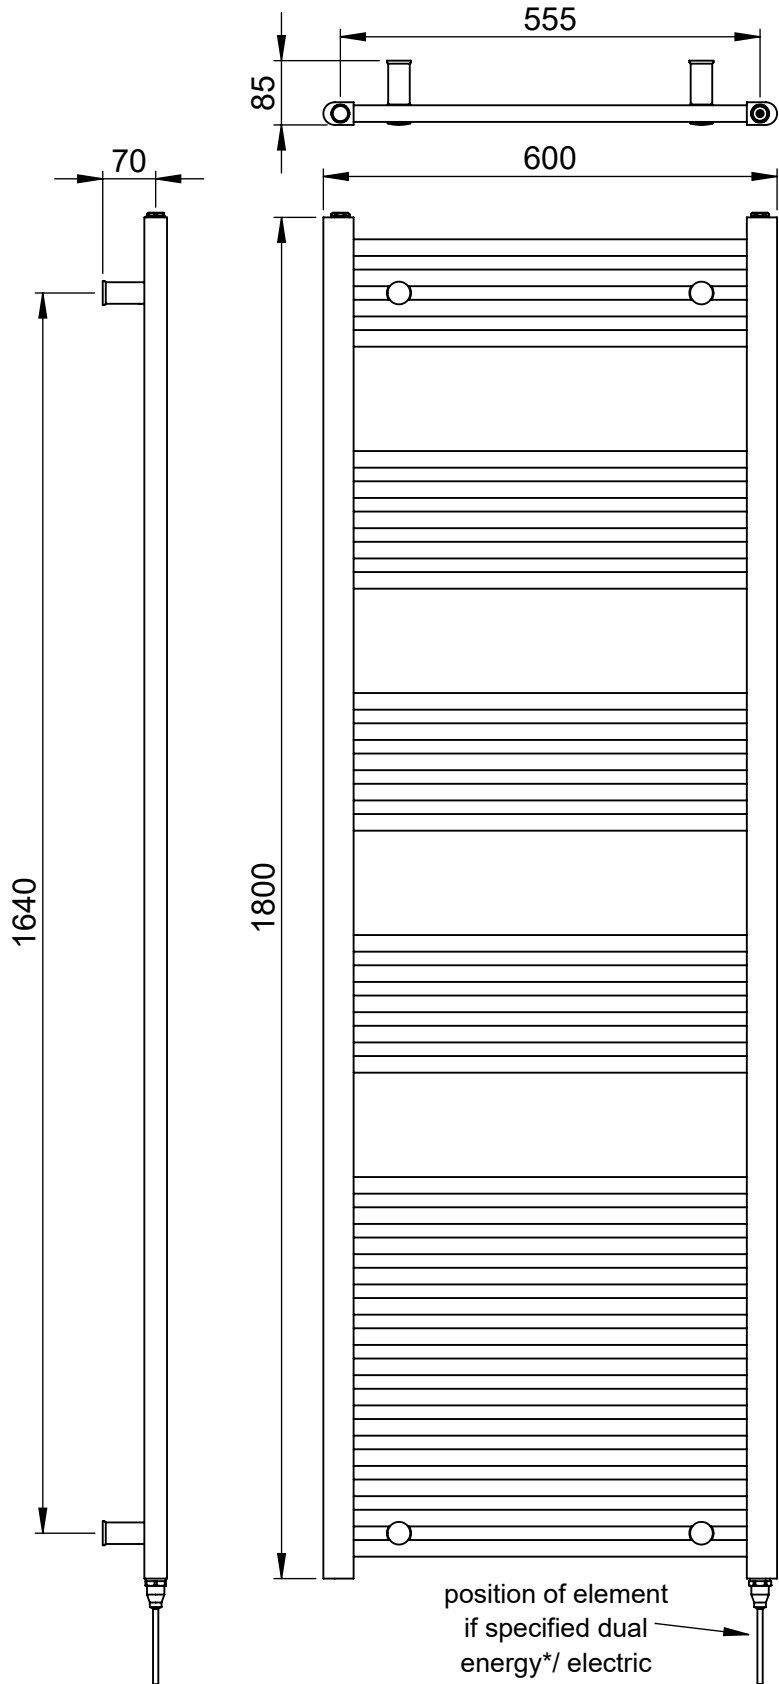

Axis MD062 1800x600

Height: 1800
Width: 600
Depth: 85
Weight HO: kg
EO: kg

Tube ϕ : 22 + 30x40 D Section
Pipe Centres: 555
Elec. element if specified: 400
Output @ 50° C Δ T Watts: 654
BTUs: 2232

Manufactured from Mild Steel

All dimensions in millimetres

SCALE 1:10

Vogue UK Ltd. reserve the right to alter specifications without prior notice.
ALL MEASUREMENTS ARE NOMINAL DIMENSIONS ONLY, AND ARE NOT BINDING.

*Dual energy models require a conversion-tee, consult relevant drawing for details.