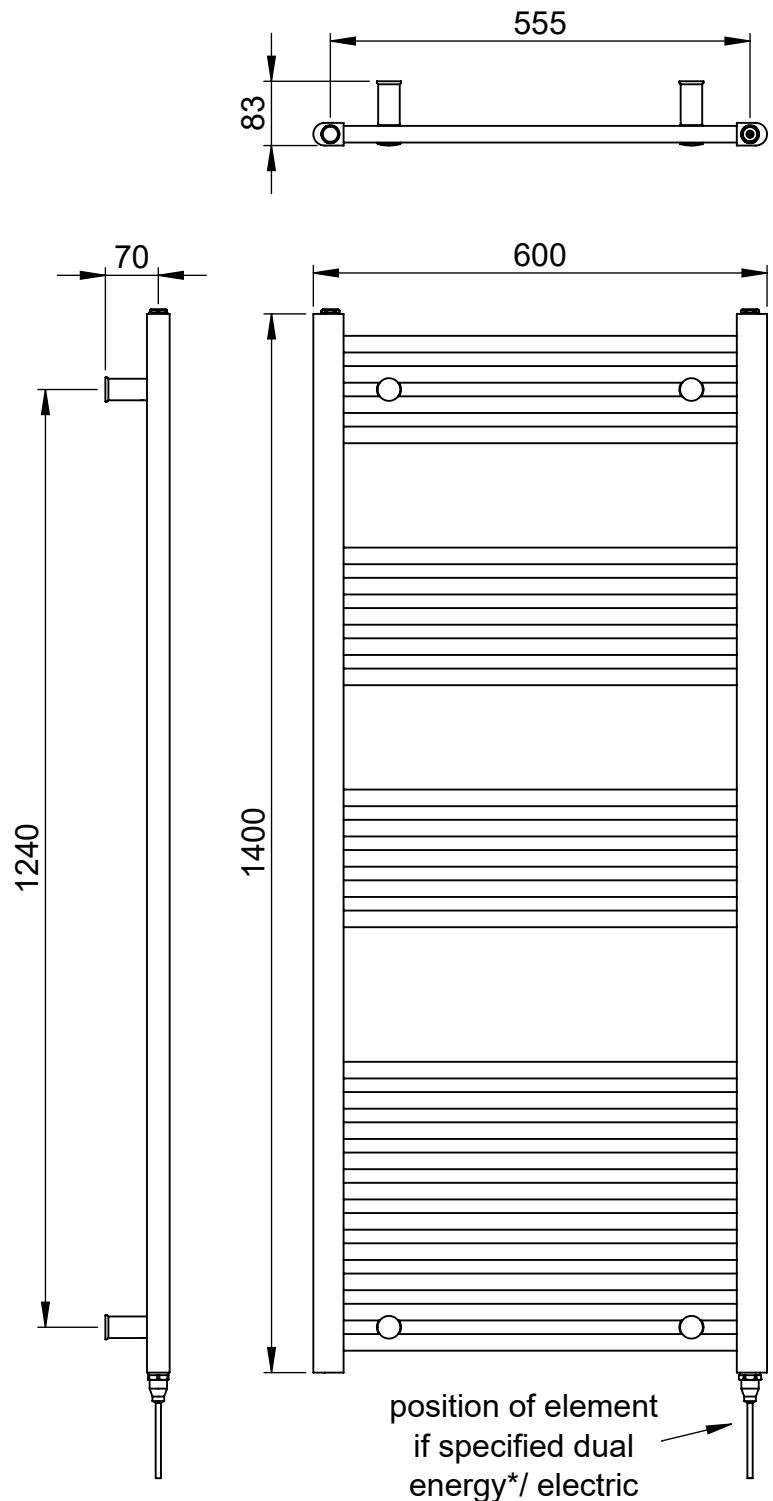

Axis MD062 1400x600

Height: 1400
Width: 600
Depth: 85
Weight HO: kg
EO: kg

Tube ϕ : 22 + 30x40 D Section
Pipe Centres: 555
Elec. element if specified: 300
Output @ 50°C Δ T Watts: 504
BTUs: 1721

All dimensions in millimetres

Manufactured from Mild Steel

*Dual energy models require a conversion-tee, consult relevant drawing for details.

Vogue UK Ltd. reserve the right to alter specifications without prior notice.
ALL MEASUREMENTS ARE NOMINAL DIMENSIONS ONLY, AND ARE NOT BINDING.