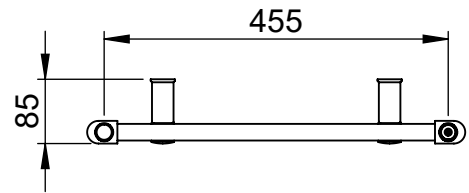

Axis MD062 1400x500

Height: 1400
Width: 500
Depth: 85
Weight HO: kg
EO: kg

Tube ϕ : 22 + 30x40 D Section
Pipe Centres: 455
Elec. element if specified: 300
Output @ 50°C Δ T Watts: 431
BTUs: 1470

All dimensions in millimetres

Manufactured from Mild Steel

position of element
if specified dual
energy*/ electric

*Dual energy models require a conversion-tee, consult relevant drawing for details.

Vogue UK Ltd. reserve the right to alter specifications without prior notice.
ALL MEASUREMENTS ARE NOMINAL DIMENSIONS ONLY, AND ARE NOT BINDING.