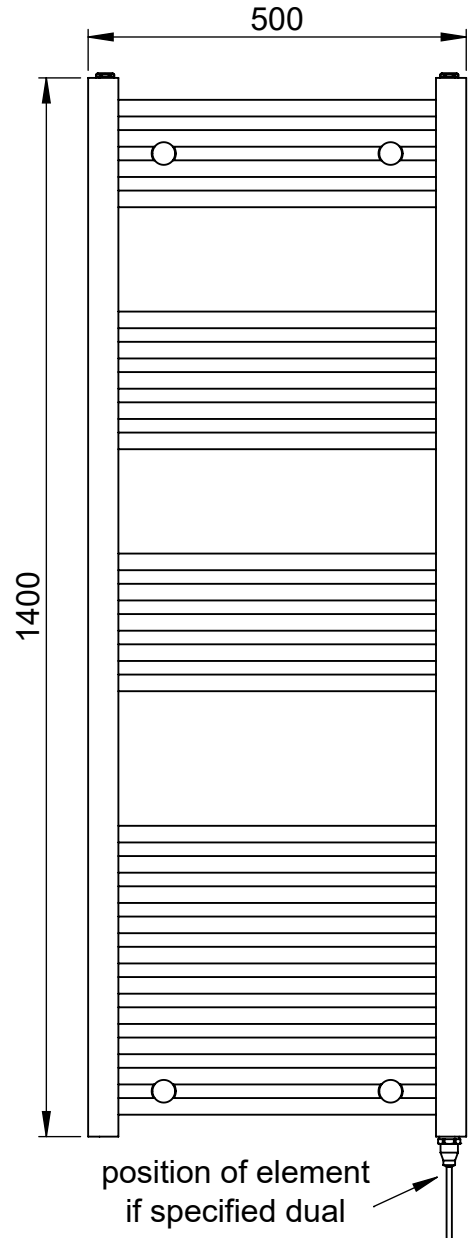

Axis MD062 1400x500

Height: 1400
Width: 500
Depth: 85
Weight HO: kg
EO: kg

Tube ϕ : 22 + 30x40 D Section
Pipe Centres: 455
Elec. element if specified: 300
Output @ 50°C Δ T Watts: 431
BTUs: 1470

All dimensions in millimetres

Manufactured from Mild Steel

position of element
if specified dual
energy*/ electric

*Dual energy models require a conversion-tee, consult relevant drawing for details.

Vogue UK Ltd. reserve the right to alter specifications without prior notice.
ALL MEASUREMENTS ARE NOMINAL DIMENSIONS ONLY, AND ARE NOT BINDING.