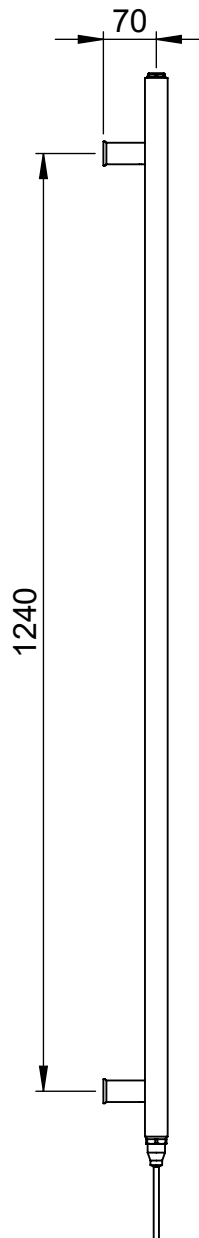

Axis MD062 1400x500

Height: 1400
Width: 500
Depth: 85
Weight HO: kg
EO: kg

Tube ϕ : 22 + 30x40 D Section
Pipe Centres: 455
Elec. element if specified: 300
Output @ 50°C Δ T Watts: 431
BTUs: 1470

All dimensions in millimetres

Manufactured from Mild Steel

position of element
if specified dual
energy*/ electric

*Dual energy models require a conversion-tee, consult relevant drawing for details.

Vogue UK Ltd. reserve the right to alter specifications without prior notice.
ALL MEASUREMENTS ARE NOMINAL DIMENSIONS ONLY, AND ARE NOT BINDING.