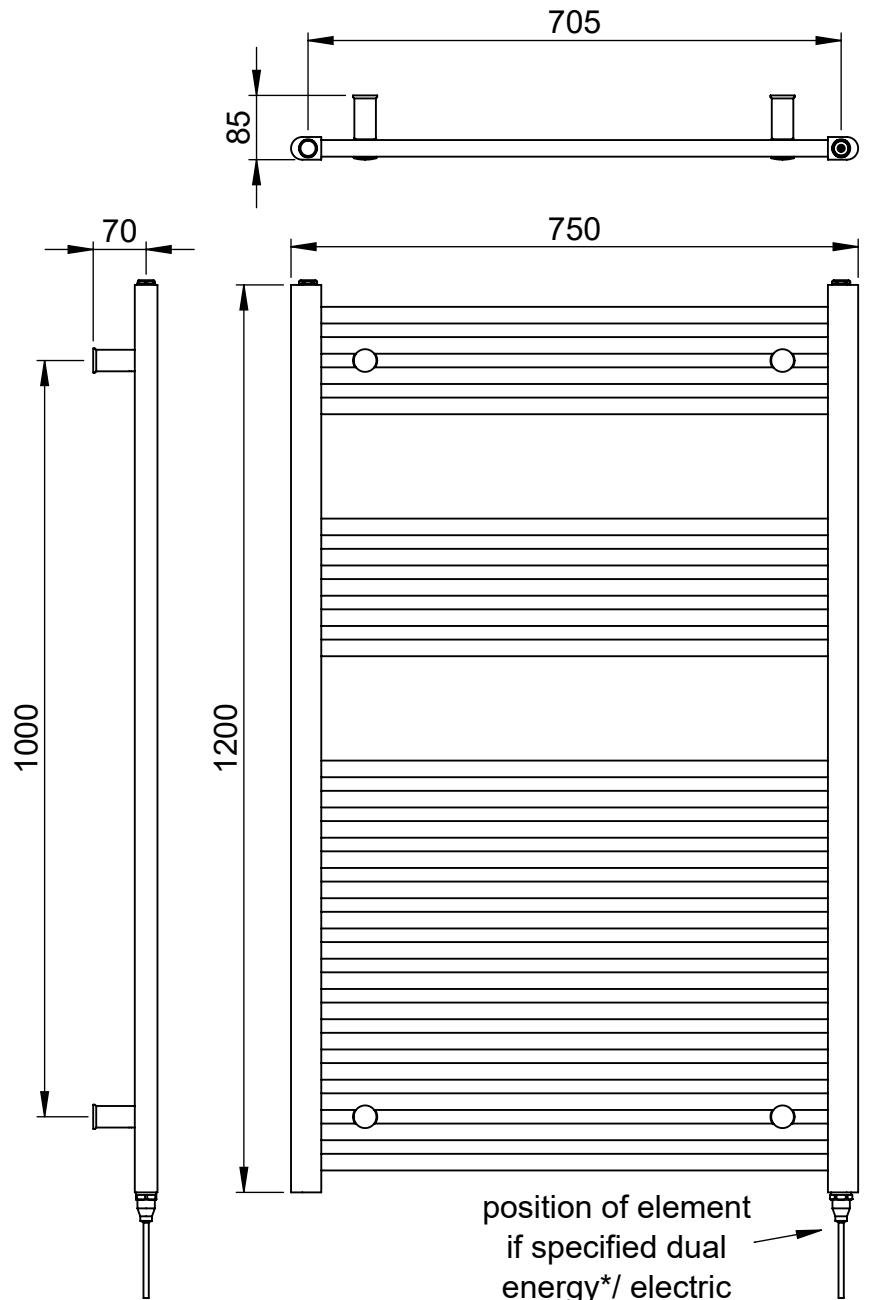

# Axis MD062 1200x750

Height: 1200  
Width: 750  
Depth: 85  
Weight HO: kg  
EO: kg

Tube  $\phi$ : 22 + 30x40 D Section  
Pipe Centres: 705  
Elec. element if specified: 300  
Output @ 50°C  $\Delta$  T Watts: 537  
BTUs: 1832

All dimensions in millimetres

Manufactured from Mild Steel

\*Dual energy models require a conversion-tee, consult relevant drawing for details.

Vogue UK Ltd. reserve the right to alter specifications without prior notice.  
ALL MEASUREMENTS ARE NOMINAL DIMENSIONS ONLY, AND ARE NOT BINDING.