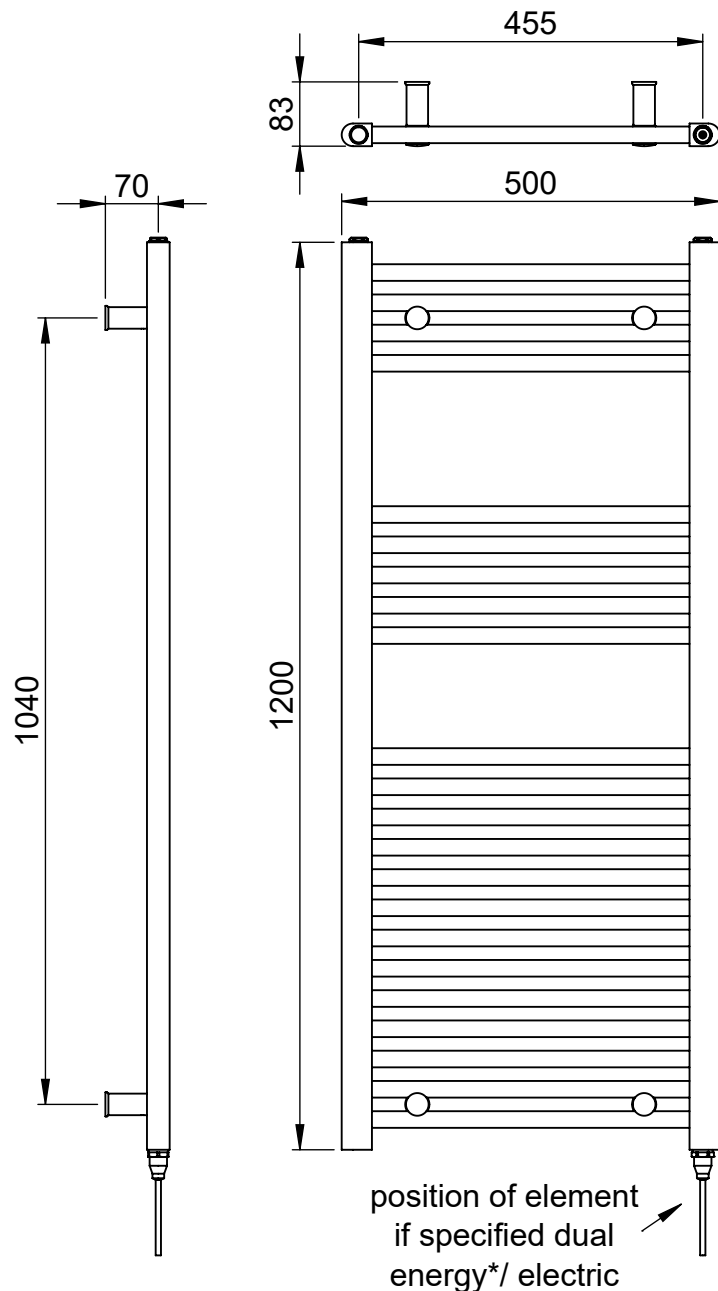

# Axis MD062 1200x500

Height: 1200  
Width: 500  
Depth: 85  
Weight HO: kg  
EO: kg

Tube  $\phi$  : 22 + 30x40 D Section  
Pipe Centres: 455  
Elec. element if specified: 200  
Output @ 50°C  $\Delta$  T Watts: 378  
BTUs: 1291

All dimensions in millimetres

Manufactured from Mild Steel

\*Dual energy models require a conversion-tee, consult relevant drawing for details.

Vogue UK Ltd. reserve the right to alter specifications without prior notice.  
ALL MEASUREMENTS ARE NOMINAL DIMENSIONS ONLY, AND ARE NOT BINDING.