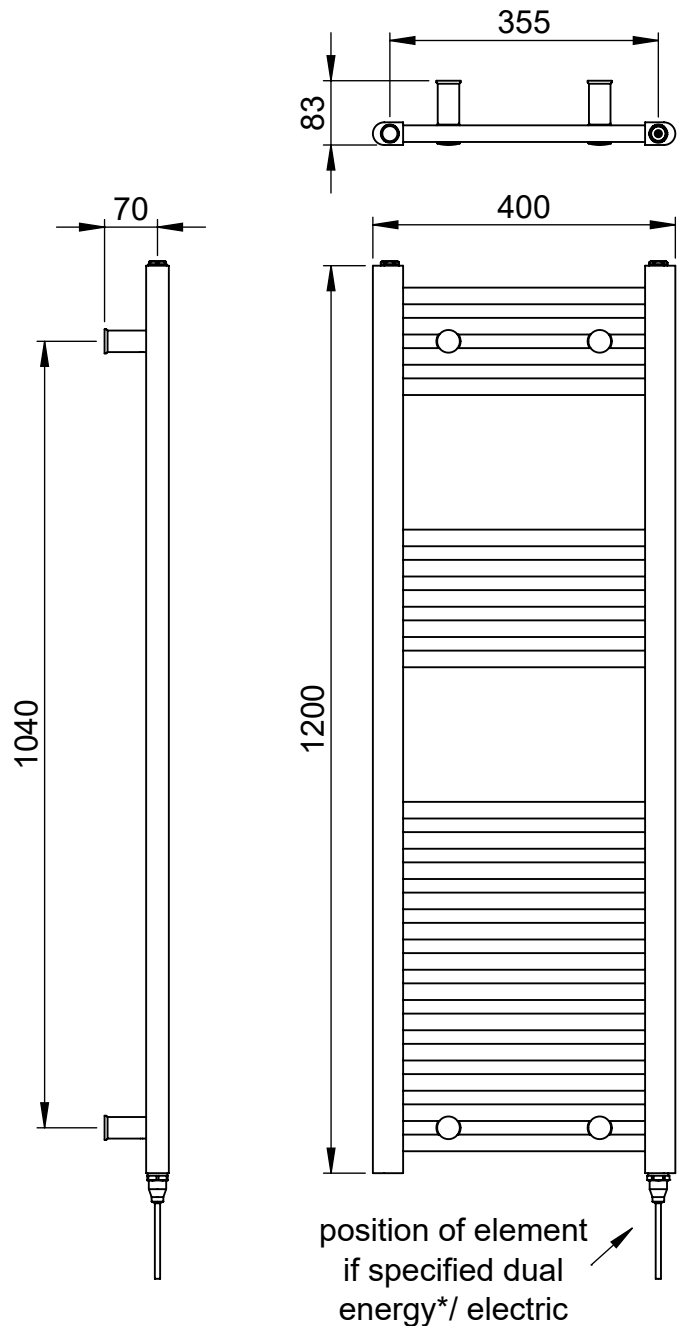

Axis MD062 1200x400

Height: 1200
Width: 400
Depth: 85
Weight HO: kg
EO: kg

Tube ϕ : 22 + 30x40 D Section
Pipe Centres: 355
Elec. element if specified: 200
Output @ 50°C Δ T Watts: 313
BTUs: 1070

All dimensions in millimetres

Manufactured from Mild Steel

*Dual energy models require a conversion-tee, consult relevant drawing for details.

Vogue UK Ltd. reserve the right to alter specifications without prior notice.
ALL MEASUREMENTS ARE NOMINAL DIMENSIONS ONLY, AND ARE NOT BINDING.