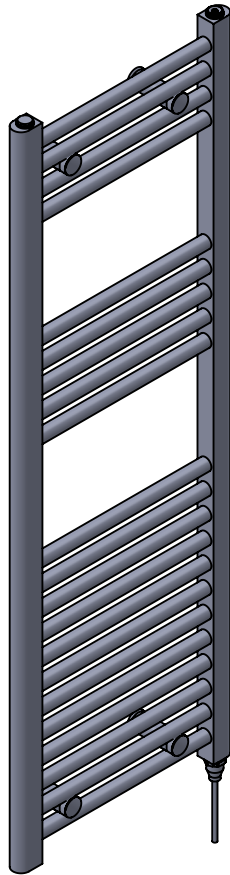

Axis MD062 1200x400

Height: 1200
Width: 400
Depth: 85
Weight HO: kg
EO: kg

Tube ϕ : 22 + 30x40 D Section
Pipe Centres: 355
Elec. element if specified: 200
Output @ 50°C Δ T Watts: 313
BTUs: 1070

All dimensions in millimetres

Manufactured from Mild Steel

*Dual energy models require a conversion-tee, consult relevant drawing for details.

Vogue UK Ltd. reserve the right to alter specifications without prior notice.
ALL MEASUREMENTS ARE NOMINAL DIMENSIONS ONLY, AND ARE NOT BINDING.