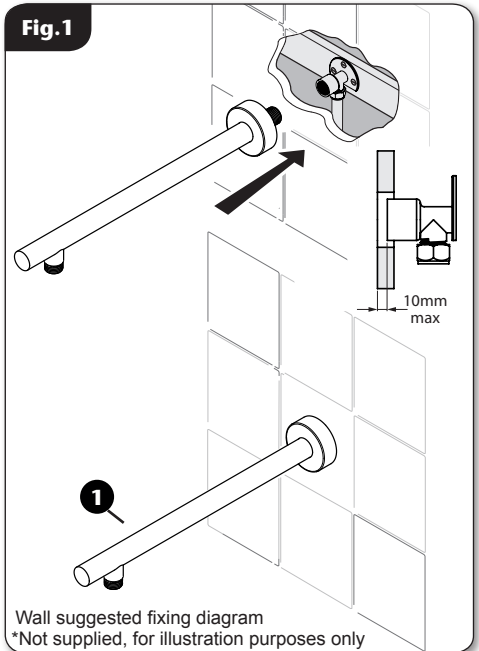

- When the pipe work fitting is secure and the wall is made good, carefully screw the shower arm onto the fitting. The shower arm may need adjustments to fit flush against the wall. The thread can be trimmed to suit.

! WARNING!

Check there are no hidden cables or pipes before drilling holes for wall plugs. Use great care when using power tools near water. The use of a residual current device (RCD) is recommended.

- Use of PTFE tape on the shower arm threads is advised to ensure a seal. Check the installation is leak tight.

INSTALLATION OF CEILING ARM - 2

- Install the adapter into a suitable fitting (*wall /ceiling plate elbow, or similar with a minimum of 3 fixing screws) ensuring that the flush fitting pipework has suitable support.

NOTE: It is not advisable to fix the arm through the plasterboard alone, please consider a strong rear support. A maximum guide dimension of 10mm is given from the rear of the adapter to the face of the exterior ceiling (fig.2).

- When the pipe work fitting is secure and the ceiling is made good, carefully screw the ceiling arm onto the fitting. The ceiling arm may need adjustments to fit flush against the wall. The thread can be trimmed to suit.
- Use of PTFE tape on the ceiling arm threads is advised to ensure a seal. Check the installation is leak tight.

SPARES LIST

1. Wall arm 400mm : 88400043

2. Ceiling Arm 200mm : 88400042

Please refer to shower installation and operating instructions for service details. E&OE.