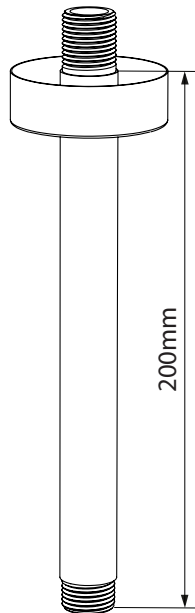

# **Circular Shower Arm (Wall and Ceiling)**

INSTALLERS PLEASE NOTE THESE INSTRUCTIONS ARE TO BE LEFT WITH THE USER

## SHOWER ARM (Wall & Ceiling)

**NOTE:** It is not advisable to fix the arm through the plasterboard alone, please consider a strong rear support. A maximum guide dimension of 10mm is given from the rear of the adapter to the face of the exterior wall (fig.1).

### SPARES LIST

1. Wall arm 400mm : 88400043

2. Ceiling Arm 200mm : 88400042

Please refer to shower installation and operating instructions for service details. E&OE.