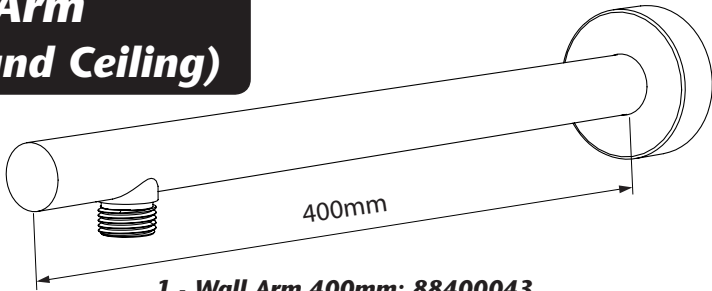

# **Circular Shower Arm (Wall and Ceiling)**

INSTALLERS PLEASE NOTE THESE INSTRUCTIONS ARE TO BE LEFT WITH THE USER

## SHOWER ARM (Wall & Ceiling)

### INSTALLATION OF WALL ARM - 1

- Install the adapter into a suitable fitting (\*wall plate elbow, or similar with a minimum of 3 fixing screws) ensuring that the flush fitting pipework has suitable support.

**NOTE:** It is not advisable to fix the arm through the plasterboard alone, please consider a strong rear support. A maximum guide dimension of 10mm is given from the rear of the adapter to the face of the exterior wall (fig.1).