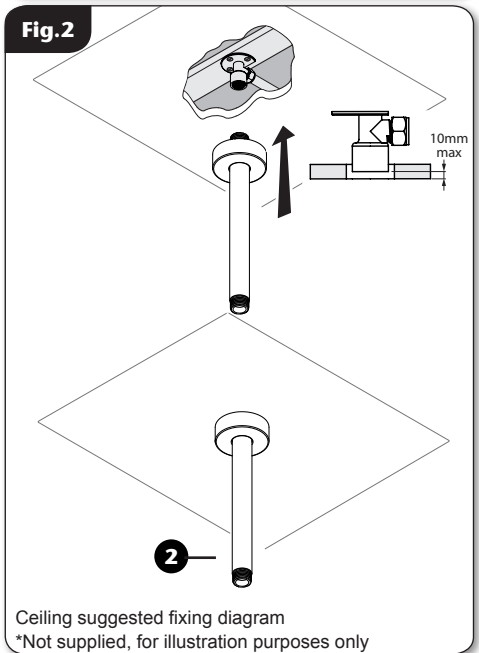

- When the pipe work fitting is secure and the wall is made good, carefully screw the shower arm onto the fitting. The shower arm may need adjustments to fit flush against the wall. The thread can be trimmed to suit.

! WARNING!

Check there are no hidden cables or pipes before drilling holes for wall plugs. Use great care when using power tools near water. The use of a residual current device (RCD) is recommended.

- Use of PTFE tape on the shower arm threads is advised to ensure a seal. Check the installation is leak tight.

INSTALLATION OF CEILING ARM - 2

- Install the adapter into a suitable fitting (*wall /ceiling plate elbow, or similar with a minimum of 3 fixing screws) ensuring that the flush fitting pipework has suitable support.

NOTE: It is not advisable to fix the arm through the plasterboard alone, please consider a strong rear support. A maximum guide dimension of 10mm is given from the rear of the adapter to the face of the exterior ceiling (fig.2).

- When the pipe work fitting is secure and the ceiling is made good, carefully screw the ceiling arm onto the fitting. The ceiling arm may need adjustments to fit flush against the wall. The thread can be trimmed to suit.
- Use of PTFE tape on the ceiling arm threads is advised to ensure a seal. Check the installation is leak tight.

SPARES LIST

1. Wall arm 400mm : 88400043

2. Ceiling Arm 200mm : 88400042

Please refer to shower installation and operating instructions for service details. E&OE.