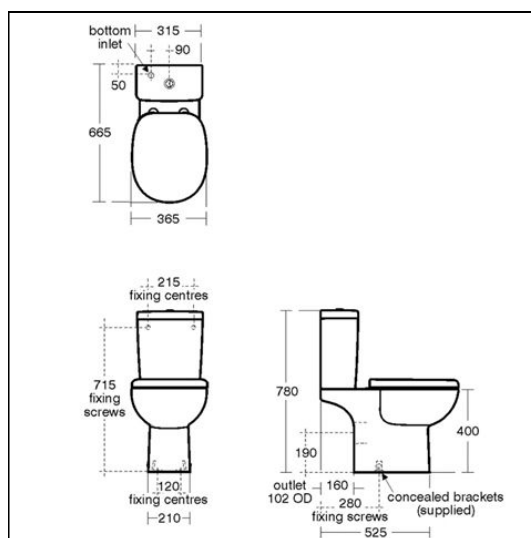

Profile 21 Close Coupled Toilet

ILLUSTRATED

- **S3092** Profile 21 close coupled toilet bowl with horizontal outlet
- **S3094** Profile 21 close coupled delay fill 4/2.6 litre cistern, dual flush push button valve, bottom supply and internal overflow
- **S4103** Profile 21 toilet seat and cover

OPTIONS

- **S3093** Profile 21 close coupled 6/4 litre cistern, dual flush push button valve, bottom supply and internal overflow
- **S4102** Profile 21 toilet seat and cover, slow close
- **S4305** Panekta outlet connector to convert horizontal outlet wcs to P trap
- **S4300** Panekta outlet connector to convert horizontal outlet wcs to S or turned P trap

ILLUSTRATED PRODUCT DETAILS

Weights

- **S3092** 17.59 KG
- **S3094** 11.90 KG
- **S4103** 2.80 KG

Materials

- **S3092** Vitreous China
- **S3094** Vitreous China
- **S4103** Plastic

Finishes

- **S3092** ☐ White (01)
- **S3094** ☐ White (01)
- **S4103** ☐ White (01)

Capacity

- **S3094** 6.0 litres

Standards

WC bowl to BS EN 997 & BS EN 33

Special Notes

WC screwed to floor using concealed brackets (supplied) and cistern screwed to wall

ACCREDITATIONS

S3094(01)

Unified Water Label		4.5	Average Flushing Volume (Litres)

S3093(01)

Unified Water Label		4.5	Average Flushing Volume (Litres)

FEATURES