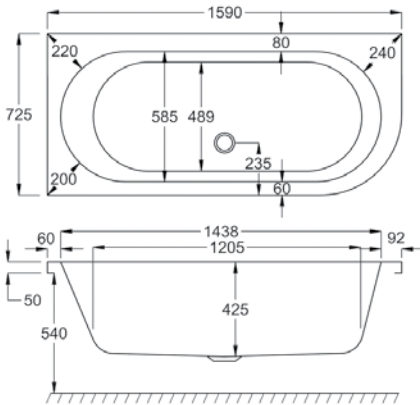

# STATUS

L 1600MM  
W 725MM

	5MM	CARRONITE
STATUS	✓	✓
STATUS FRONT PANEL 1600	✓	✓
SCREEN CFS-1 (H=1400MM)	✓	✓
SCREEN CFS-2 (H=1500MM)	✓	✓

Left hand and right hand baths available.  
Right hand bath shown.

## WATER CAPACITY

197 LTR

This measurement is taken to the overflow