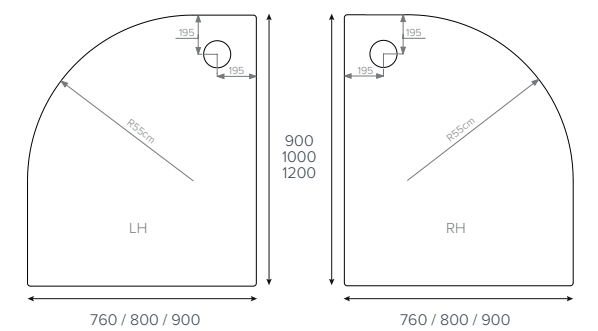

JTULTRACAST™
Offset Quadrant