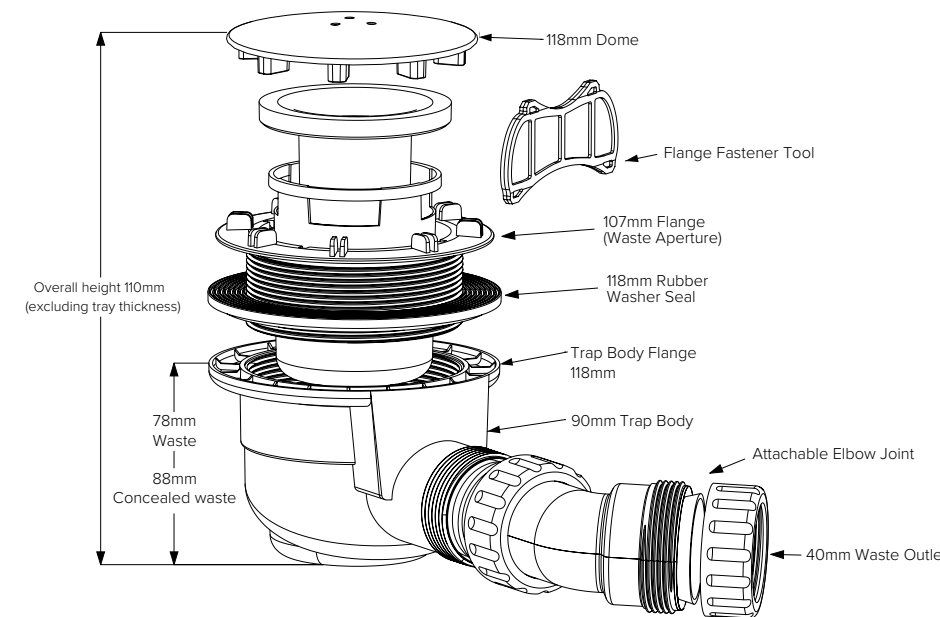

JT90mm WASTE™ & CONCEALED WASTE

Rapid water dispersal

A 90mm rapid waste outlet that allows 48 litres of water to be carried away each minute. Its sleek lines perfectly complement the JTFusion™ range. Made from recycled materials. Conforms to BS EN 274-1:2002 and features an easily removable dome for cleaning.