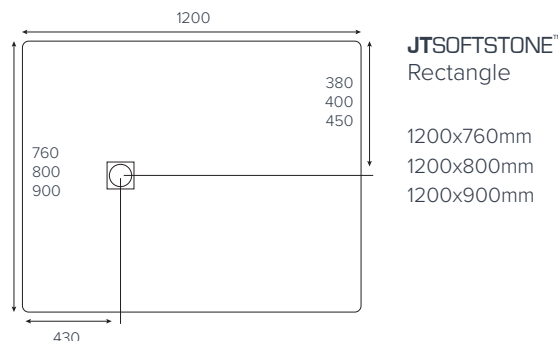

- 13 set sizes
- Non-slip ergonomic surface (UNE-EN Class 2)
- Recyclable
- Award winning
- Anti-bacterial
- A bespoke service to create your ultimate showering statement
- Full installation equipment included and installation video available at just-trays.com
- Colour matched grill (available at an additional cost)
- 25 year guarantee
- 30mm high, 15mm fall to waste