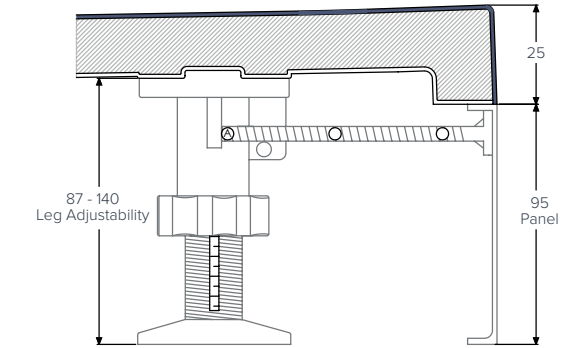

Side Profile