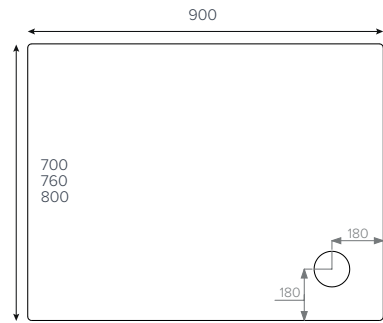

JTULTRACAST™
Rectangle

- 900x700mm ■
- 900x760mm ■
- 900x800mm ■