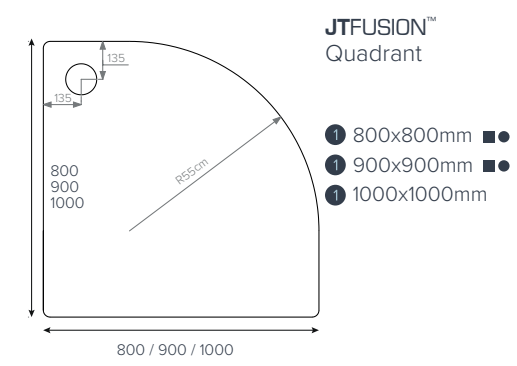

- Available with a concealed waste option
- 48 size options available in square, rectangle, quadrant and offset quadrant
- Installs flat to floor or on legs with a **JTFusion™** riser kit (available as an optional extra)
- Includes **JT90mm Waste™**
- Available with upstands
- **JTAnti-Slip™** available
- 25 year guarantee

Colour availability
Concealed Waste Fusion only available in Gloss White

	Sage Green		Mistral Grey		Astro Slate
	Pastel Blue		Matt/ Gloss White		Astro Stone
	Malbec Red		Astro Black		Astro White