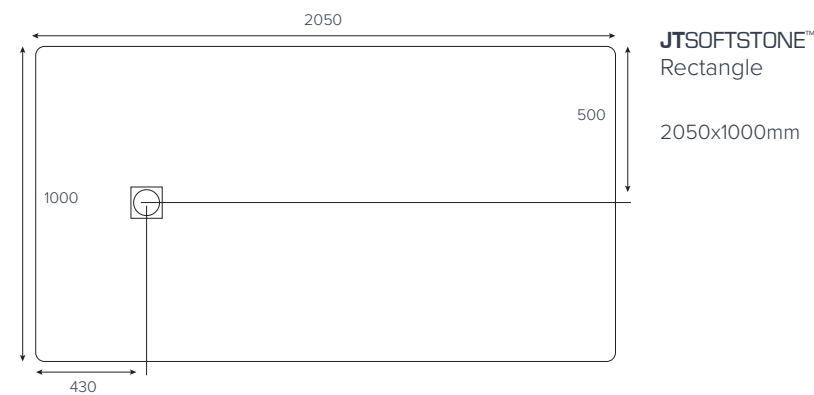

EVOLVED™
Rectangle

1400x800mm
1400x900mm
1500x800mm
1600x800mm

All sizes are approx

EVOLVED™
Rectangle

1700x800mm
1800x800mm

EVOLVED™
Rectangle
End Waste

1700x800mm

Colour availability

Waste & Tray

- 13 set sizes
- Non-slip ergonomic surface (UNE-EN Class 2)
- Recyclable
- Award winning
- Anti-bacterial
- A bespoke service to create your ultimate showering statement
- Full installation equipment included and installation video available at just-trays.com
- Colour matched grill (available at an additional cost)
- 25 year guarantee
- 30mm high, 15mm fall to waste