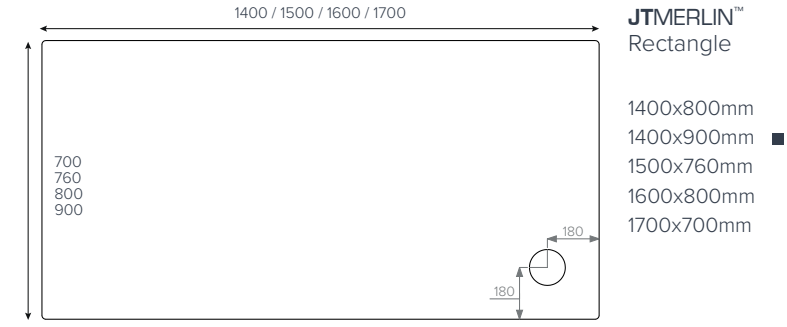

- Available in square, rectangle, quadrant and offset quadrant
- 39 size options
- Integrated 13mm tiling upstand option available
- 50mm waste outlet
- Supplied with leg set and easy-to-fit loose panels with unique fastening system
- JTAnti-Slip™ available
- 25 year guarantee

Key

- Available with Upstands
- Upstands Only