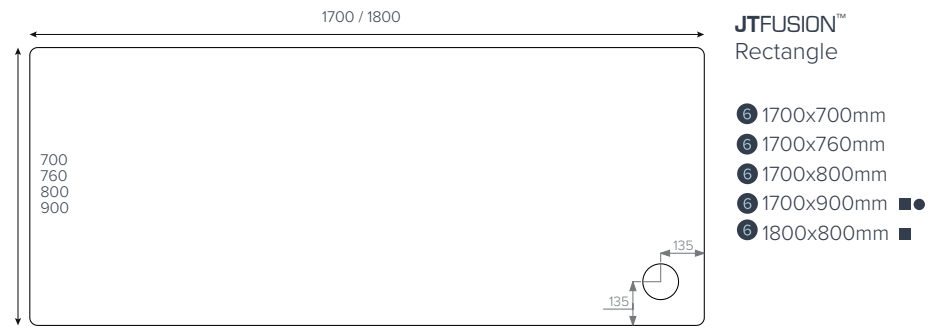

- Available with a concealed waste option
- 48 size options available in square, rectangle, quadrant and offset quadrant
- Installs flat to floor or on legs with a **JTFusion™** riser kit (available as an optional extra)
- Includes **JT90mm Waste™**
- Available with upstands
- **JTAnti-Slip™** available
- 25 year guarantee

Colour availability
Concealed Waste Fusion only available in Gloss White

	Sage Green		Mistral Grey		Astro Slate
	Pastel Blue		Matt/ Gloss White		Astro Stone
	Malbec Red		Astro Black		Astro White