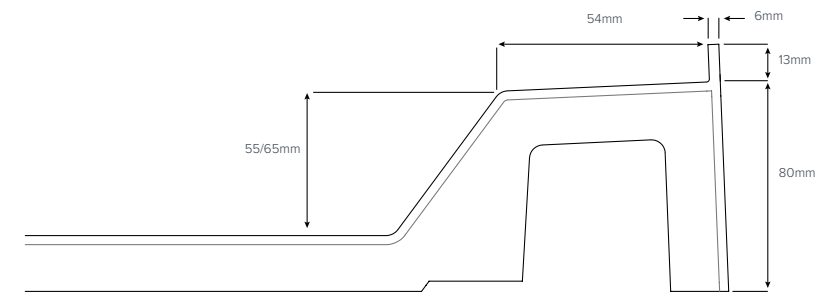

Key

- Available with Upstands
- Upstands only

We recommend these trays are installed with a **JTFlow™** 50mm waste