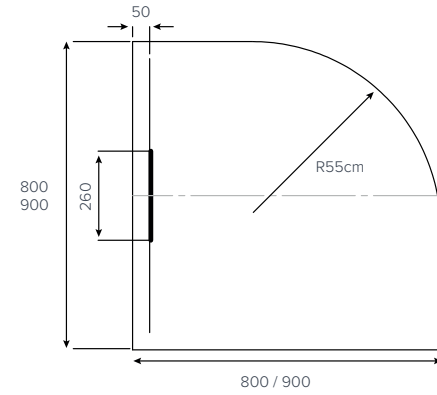

- Award Winning
- 3 installation options - recessed, flat to floor or on legs
- A uniquely designed 25mm high tray
- Available in square, rectangle and quadrant
- 17 sizes available with additional sizes throughout 2017
- ABS capped acrylic stone resin, double skinned for extra strength
- Available in five exclusive colours plus gloss and matt white
- Installs flat to floor or on legs with an Evolved™ by JT riser kit option available
- Easy fit legs for quick installation
- Wirquin manufactured waste with a five year guarantee
- JT 25 year guarantee on the tray
- JT Anti-Slip™ option available

EVOLVED™
Quadrant

800x800mm
900x900mm