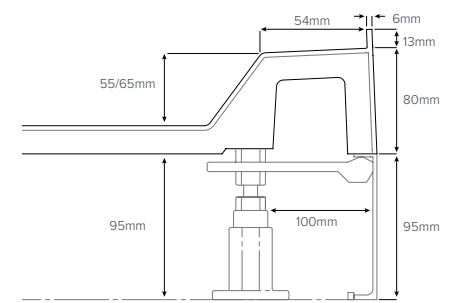

We recommend these trays are installed with a JTFlow™ 50mm waste