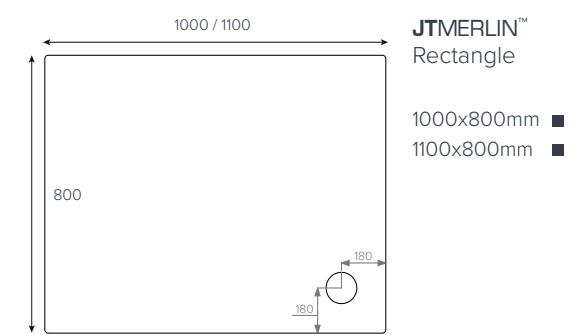

- Available in square, rectangle, quadrant and offset quadrant
- 39 size options
- Integrated 13mm tiling upstand option available
- 50mm waste outlet
- Supplied with leg set and easy-to-fit loose panels with unique fastening system
- JTAnti-Slip™ available
- 25 year guarantee

Key

- Available with Upstands
- Upstands Only

We recommend these trays are installed with a JTFlow™ 50mm waste

All sizes are approx