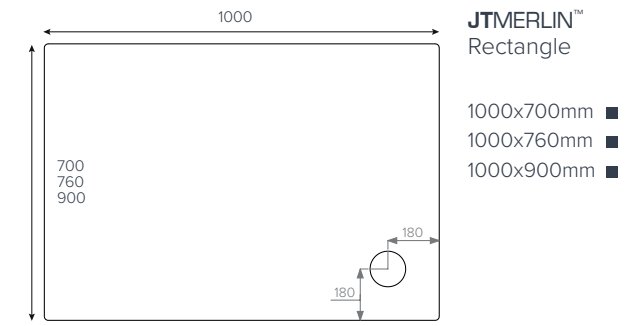

- Available in square, rectangle, quadrant and offset quadrant
- 39 size options
- Integrated 13mm tiling upstand option available
- 50mm waste outlet
- Supplied with leg set and easy-to-fit loose panels with unique fastening system
- JTAnti-Slip™ available
- 25 year guarantee

Key

- Available with Upstands
- Upstands Only