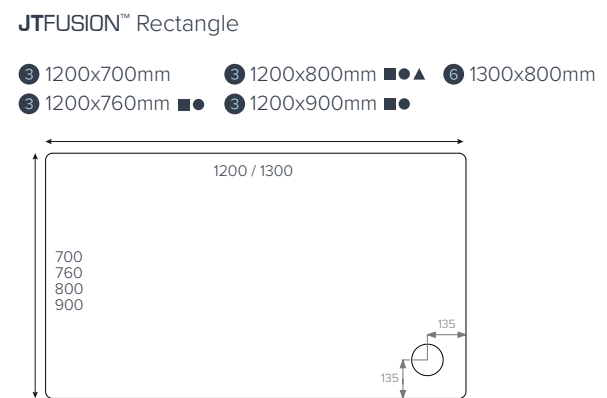

- Available with a concealed waste option
- 48 size options available in square, rectangle, quadrant and offset quadrant
- Installs flat to floor or on legs with a **JTFusion™** riser kit (available as an optional extra)
- Includes **JT90mm Waste™**
- Available with upstands
- **JTAnti-Slip™** available
- 25 year guarantee

Colour availability
Concealed Waste Fusion only available in Gloss White

	Sage Green		Mistral Grey		Astro Slate
	Pastel Blue		Matt/ Gloss White		Astro Stone
	Malbec Red		Astro Black		Astro White