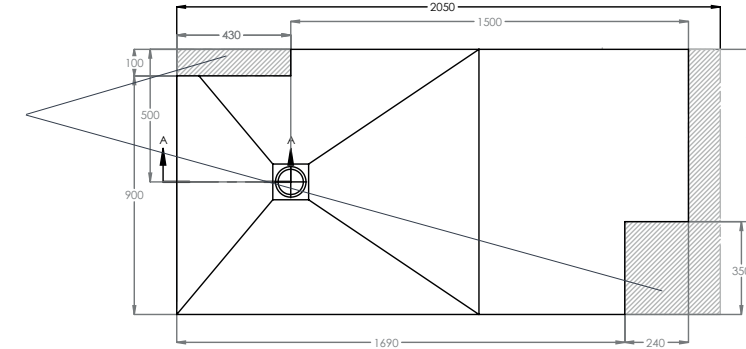

The service is available in all three colour options and can accommodate any complex dimensions to a maximum size of 2050mm x 1000mm ensuring all practical and design considerations are catered for.

- Three size and price bands
- Individual CAD diagrams provided
- Free technical support and advice

Size bands

- A. 1200x900mm
- B. 1600x800mm
- C. 2050x1000mm

JTSOFTSTONE™ Bespoke example

Cross-hatched areas indicate the areas of standard size that will be cut off to create your required bespoke size.