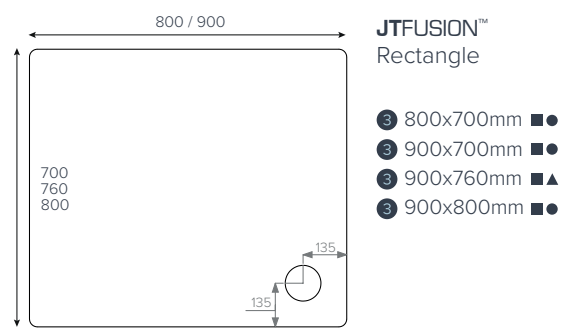

- Available with a concealed waste option
- 48 size options available in square, rectangle, quadrant and offset quadrant
- Installs flat to floor or on legs with a **JTFusion™** riser kit (available as an optional extra)
- Includes **JT90mm Waste™**
- Available with upstands
- **JTAnti-Slip™** available
- 25 year guarantee

Colour availability
Concealed Waste Fusion only available in Gloss White

	Sage Green		Mistral Grey		Astro Slate
	Pastel Blue		Matt/ Gloss White		Astro Stone
	Malbec Red		Astro Black		Astro White