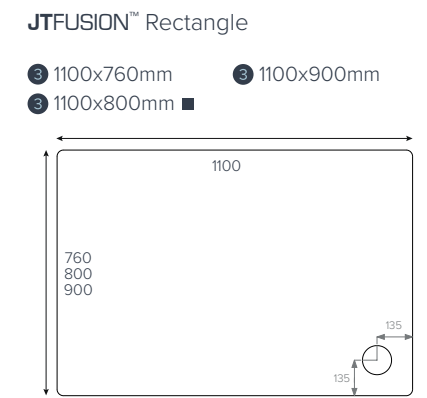

- Available with a concealed waste option
- 48 size options available in square, rectangle, quadrant and offset quadrant
- Installs flat to floor or on legs with a **JTFusion™** riser kit (available as an optional extra)
- Includes **JT90mm Waste™**
- Available with upstands
- **JTAnti-Slip™** available
- 25 year guarantee

Colour availability
Concealed Waste Fusion only available in Gloss White

	Sage Green		Mistral Grey		Astro Slate
	Pastel Blue		Matt/ Gloss White		Astro Stone
	Malbec Red		Astro Black		Astro White