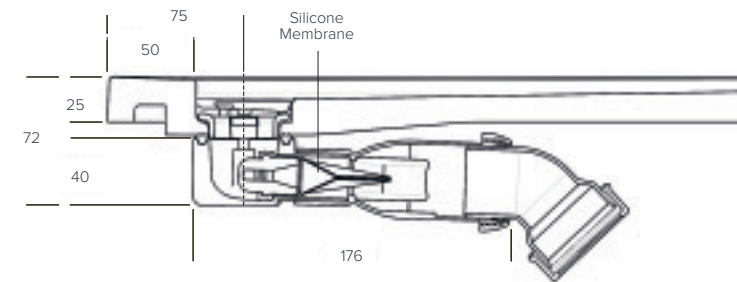

Waste

- 260 x 42 Colour Match Cap
- Silicone None Return Membrane (Hair filter inside)
- 2 x M6-25 Screws
- 140 x 51 Flange
- Rubber Seal
- 175 x 170 x 55 Trap Body
- Outlet Seals
- 45° Elbow

Side Profile

Waste & Tray

- 13 set sizes
- Non-slip ergonomic surface (UNE-EN Class 2)
- Recyclable
- Award winning
- Anti-bacterial
- A bespoke service to create your ultimate showering statement
- Full installation equipment included and installation video available at just-trays.com
- Colour matched grill (available at an additional cost)
- 25 year guarantee
- 30mm high, 15mm fall to waste