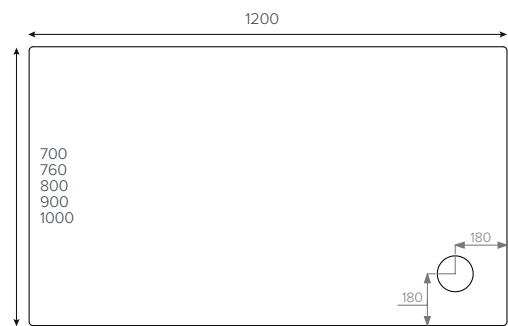

JTULTRACAST™
Rectangle

- 1200x700mm ■
- 1200x760mm ■
- 1200x800mm ■
- 1200x900mm ■
- 1200x1000mm