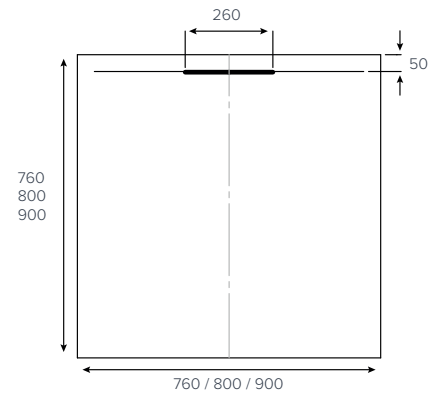

EVOLVED™
Square

760x760mm
800x800mm
900x900mm