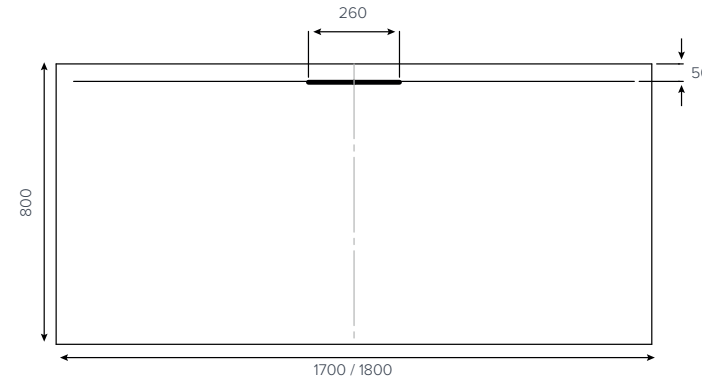

EVOLVED™
Quadrant

800x800mm
900x900mm

EVOLVED™
Square

760x760mm
800x800mm
900x900mm

EVOLVED™
Rectangle

1000x760mm
1000x800mm

EVOLVED™
Rectangle

1200x760mm
1200x800mm
1200x900mm

EVOLVED™
Rectangle

1400x800mm
1400x900mm
1500x800mm
1600x800mm

All sizes are approx

EVOLVED™
Rectangle

1700x800mm
1800x800mm

EVOLVED™
Rectangle
End Waste

1700x800mm

Colour availability