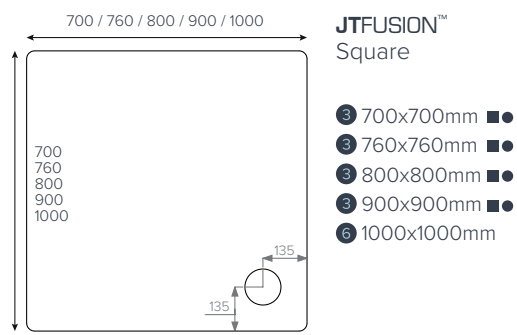

- Available with a concealed waste option
- 48 size options available in square, rectangle, quadrant and offset quadrant
- Installs flat to floor or on legs with a **JTFusion™** riser kit (available as an optional extra)
- Includes **JT90mm Waste™**
- Available with upstands
- **JTAnti-Slip™** available
- 25 year guarantee

Colour availability
Concealed Waste Fusion only available in Gloss White

	Sage Green		Mistral Grey		Astro Slate
	Pastel Blue		Matt/ Gloss White		Astro Stone
	Malbec Red		Astro Black		Astro White