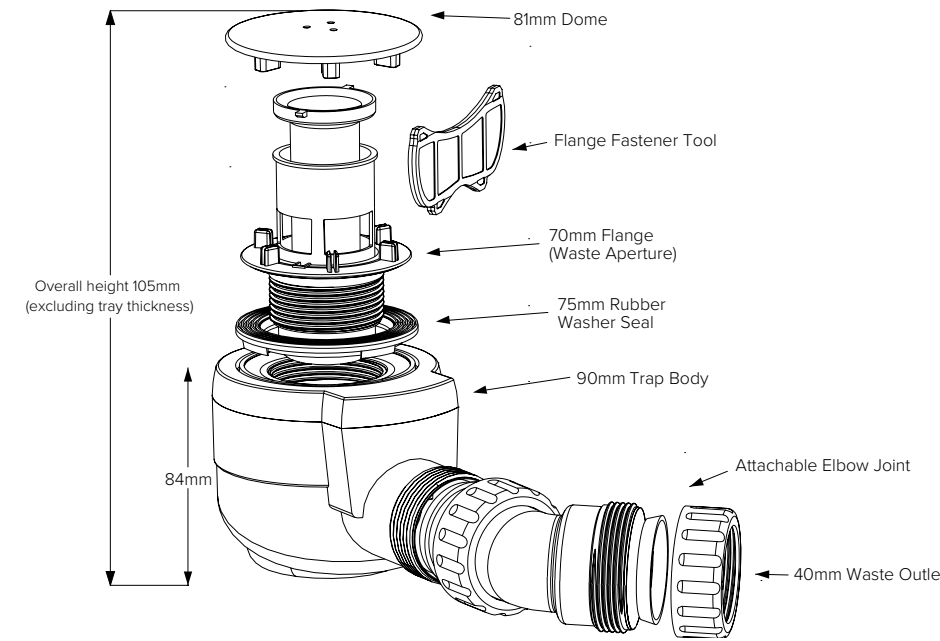

Key

- Available with Upstands
- Upstands only

We recommend these trays are installed with a **JTFlow™** 50mm waste

All sizes are approx

JTFLOW™ 50mm WASTE

Complex plumbing simplified

The efficient design of the 50mm waste allows 38 litres of water a minute to be carried away. Conforms to BS EN 274-1:2002 and features an easily removable dome for cleaning. Made from recycled materials.