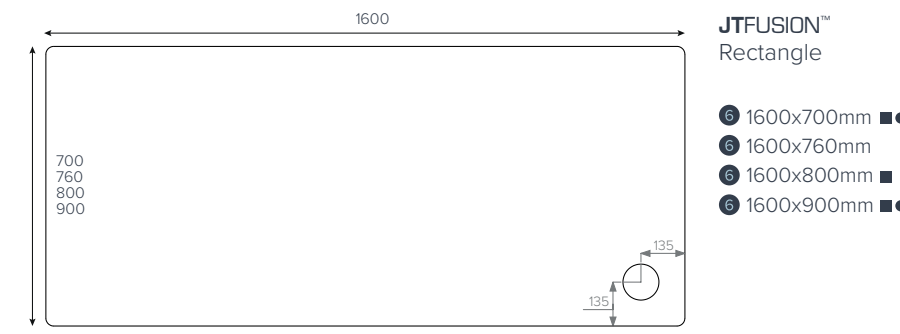

- Available with a concealed waste option
- 48 size options available in square, rectangle, quadrant and offset quadrant
- Installs flat to floor or on legs with a **JTFusion™** riser kit (available as an optional extra)
- Includes **JT90mm Waste™**
- Available with upstands
- **JTAnti-Slip™** available
- 25 year guarantee

Colour availability
Concealed Waste Fusion only available in Gloss White

	Sage Green		Mistral Grey		Astro Slate
	Pastel Blue		Matt/ Gloss White		Astro Stone
	Malbec Red		Astro Black		Astro White