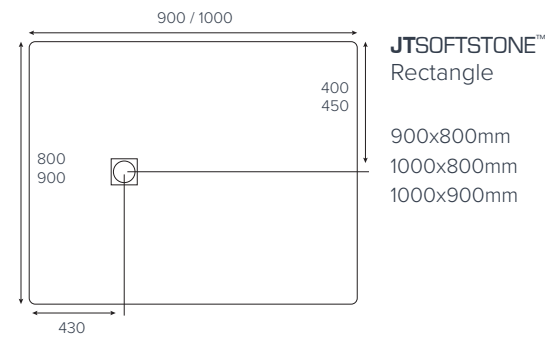

- 13 set sizes
- Non-slip ergonomic surface (UNE-EN Class 2)
- Recyclable
- Award winning
- Anti-bacterial
- A bespoke service to create your ultimate showering statement
- Full installation equipment included and installation video available at just-trays.com
- Colour matched grill (available at an additional cost)
- 25 year guarantee
- 30mm high, 15mm fall to waste