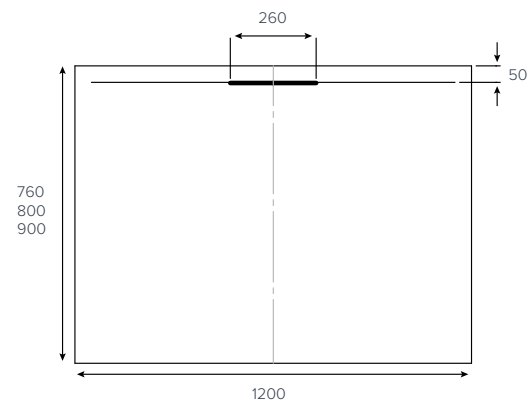

EVOLVED™
Quadrant

800x800mm
900x900mm

EVOLVED™
Square

760x760mm
800x800mm
900x900mm

EVOLVED™
Rectangle

1000x760mm
1000x800mm

EVOLVED™
Rectangle

1200x760mm
1200x800mm
1200x900mm

EVOLVED™
Rectangle

1400x800mm
1400x900mm
1500x800mm
1600x800mm

All sizes are approx

EVOLVED™
Rectangle

1700x800mm
1800x800mm

EVOLVED™
Rectangle
End Waste

1700x800mm

Colour availability