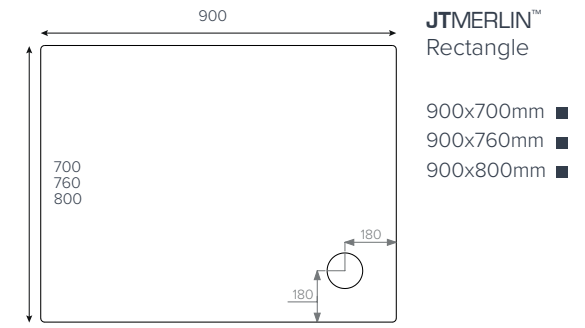

- Available in square, rectangle, quadrant and offset quadrant
- 39 size options
- Integrated 13mm tiling upstand option available
- 50mm waste outlet
- Supplied with leg set and easy-to-fit loose panels with unique fastening system
- JTAnti-Slip™ available
- 25 year guarantee

Key

- Available with Upstands
- Upstands Only