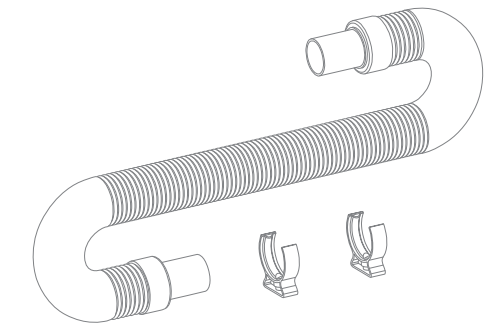

JTFLEXI-FIX™

Flexible water-proofing solutions

The patented JTFlexi-Fix™ is the perfect solution should a flat top tray be the only option. Complete with all the added benefits of a tiling upstand, the easy-application tape is self-adhesive, wraps around corners in one piece and creates a watertight seal that accommodates vertical movement of at least 15mm. Available in 3.2 metre lengths.

JTFLOW™ FLEXI-HOSE

Simple, quick and straight forward

This truly flexible solution is designed to make installation easier. The Flexi-Hose eliminates the need for complex plumbing, untidy pipe work and elbow joints.