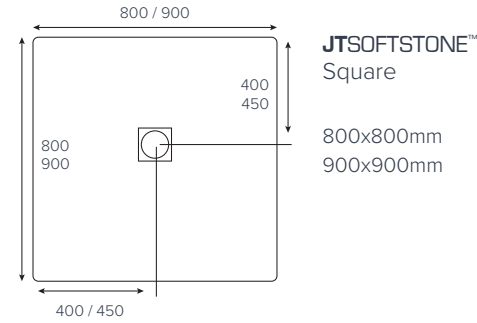

- 13 set sizes
- Non-slip ergonomic surface (UNE-EN Class 2)
- Recyclable
- Award winning
- Anti-bacterial
- A bespoke service to create your ultimate showering statement
- Full installation equipment included and installation video available at just-trays.com
- Colour matched grill (available at an additional cost)
- 25 year guarantee
- 30mm high, 15mm fall to waste