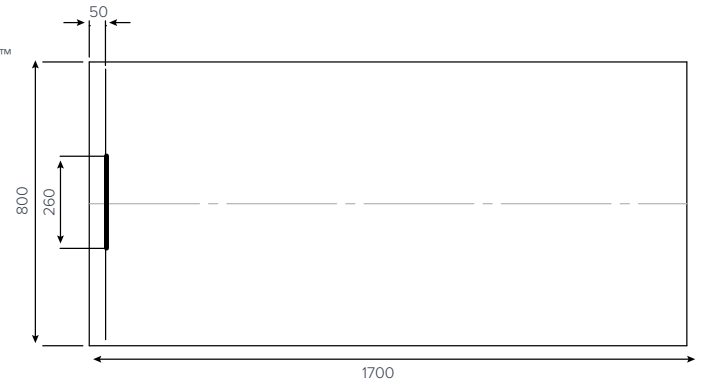

EVOLVED™
Rectangle

1400x800mm
1400x900mm
1500x800mm
1600x800mm

All sizes are approx

EVOLVED™
Rectangle

1700x800mm
1800x800mm

EVOLVED™
Rectangle
End Waste

1700x800mm

Colour availability