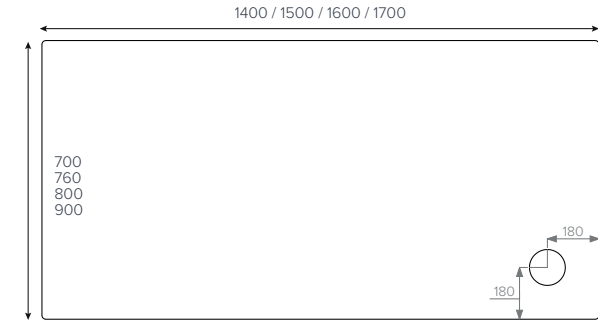

JTULTRACAST™
Rectangle

- 800x700mm
- 1100x700mm
- 1100x760mm

JTULTRACAST™
Rectangle

- 1000x800mm ■
- 1100x800mm ■

JTULTRACAST™
Rectangle

- 1200x700mm ■
- 1200x760mm ■
- 1200x800mm ■
- 1200x900mm ■
- 1200x1000mm