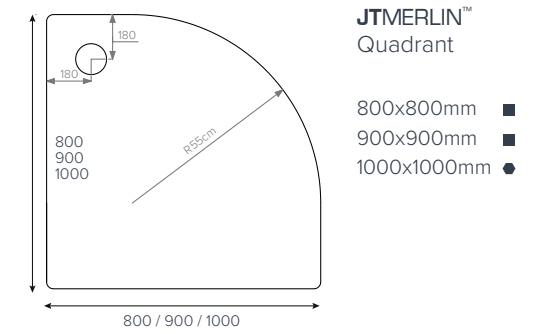

- Available in square, rectangle, quadrant and offset quadrant
- 39 size options
- Integrated 13mm tiling upstand option available
- 50mm waste outlet
- Supplied with leg set and easy-to-fit loose panels with unique fastening system
- JTAnti-Slip™ available
- 25 year guarantee

Key

- Available with Upstands
- Upstands Only