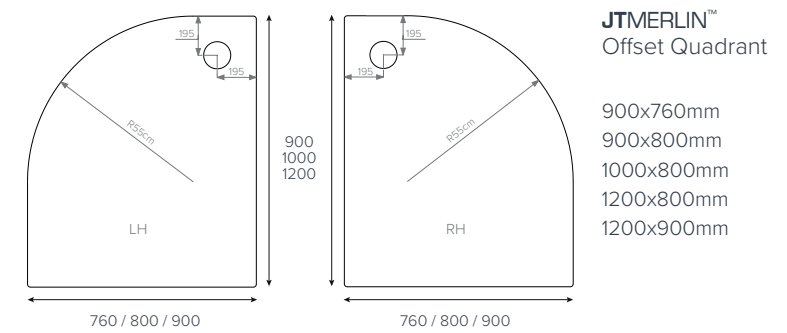

- Available in square, rectangle, quadrant and offset quadrant
- 39 size options
- Integrated 13mm tiling upstand option available
- 50mm waste outlet
- Supplied with leg set and easy-to-fit loose panels with unique fastening system
- JTAnti-Slip™ available
- 25 year guarantee

Key

- Available with Upstands
- Upstands Only