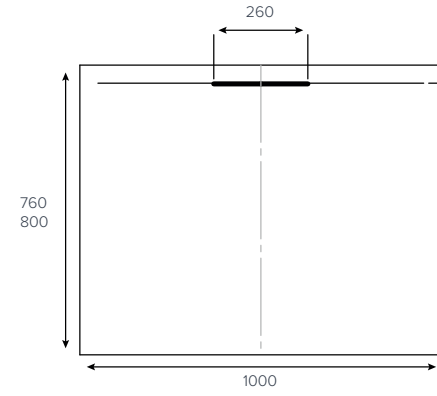

EVOLVED™
Quadrant

800x800mm
900x900mm

EVOLVED™
Square

760x760mm
800x800mm
900x900mm

EVOLVED™
Rectangle

1000x760mm
1000x800mm

EVOLVED™
Rectangle

1200x760mm
1200x800mm
1200x900mm

EVOLVED™
Rectangle

1400x800mm
1400x900mm
1500x800mm
1600x800mm

All sizes are approx

EVOLVED™
Rectangle

1700x800mm
1800x800mm

EVOLVED™
Rectangle
End Waste

1700x800mm

Colour availability