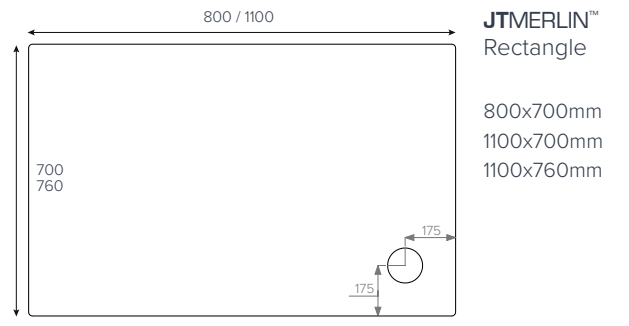

- Available in square, rectangle, quadrant and offset quadrant
- 39 size options
- Integrated 13mm tiling upstand option available
- 50mm waste outlet
- Supplied with leg set and easy-to-fit loose panels with unique fastening system
- JTAnti-Slip™ available
- 25 year guarantee

Key

- Available with Upstands
- Upstands Only