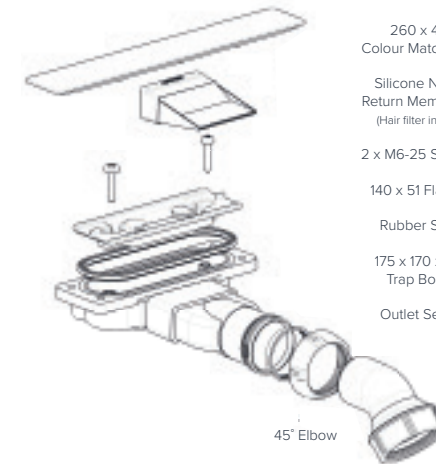

- Award Winning
- 3 installation options - recessed, flat to floor or on legs
- A uniquely designed 25mm high tray
- Available in square, rectangle and quadrant
- 17 sizes available with additional sizes throughout 2017
- ABS capped acrylic stone resin, double skinned for extra strength
- Available in five exclusive colours plus gloss and matt white
- Installs flat to floor or on legs with an Evolved™ by JT riser kit option available
- Easy fit legs for quick installation
- Wirquin manufactured waste with a five year guarantee
- JT 25 year guarantee on the tray
- JT Anti-Slip™ option available

EVOLVED™
Quadrant

800x800mm
900x900mm

EVOLVED™
Square

760x760mm
800x800mm
900x900mm

EVOLVED™
Rectangle

1000x760mm
1000x800mm

EVOLVED™
Rectangle

1200x760mm
1200x800mm
1200x900mm

EVOLVED™
Rectangle

1400x800mm
1400x900mm
1500x800mm
1600x800mm

All sizes are approx

EVOLVED™
Rectangle

1700x800mm
1800x800mm

EVOLVED™
Rectangle
End Waste

1700x800mm

Colour availability

Waste

- 260 x 42 Colour Match Cap
- Silicone None Return Membrane (Hair filter inside)
- 2 x M6-25 Screws
- 140 x 51 Flange
- Rubber Seal
- 175 x 170 x 55 Trap Body
- Outlet Seals
- 45° Elbow

Side Profile

Waste & Tray