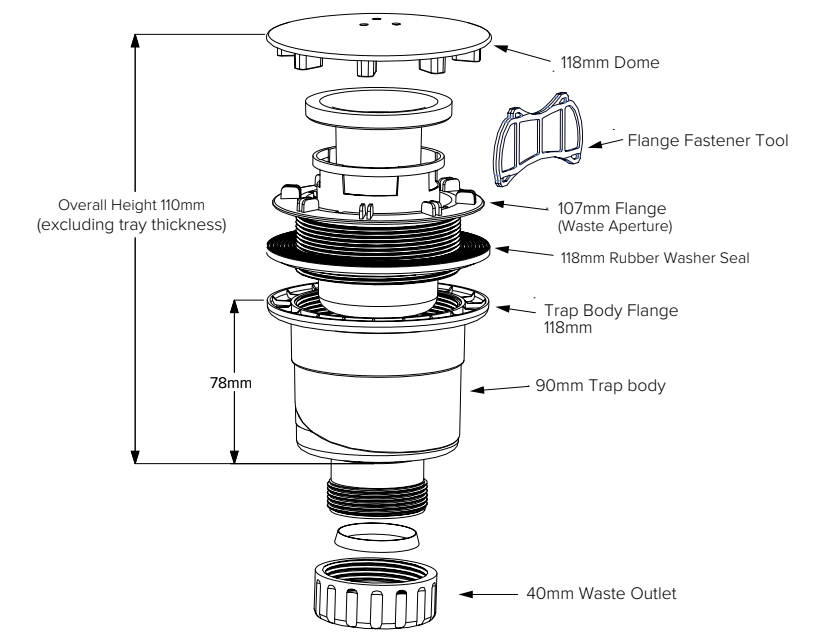

JTVERTICAL™ 90mm WASTE

Intelligent water removal

A 90mm vertical waste designed to help assist the water dispersal where the fall for the waste pipe cannot be achieved. Conforms to BS EN 274-1:2002, is made from recycled plastic, carries away 48 litres of water a minute and features an easily removable dome for cleaning.