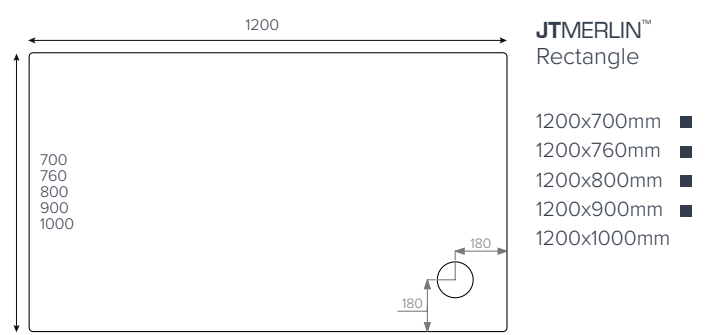

- Available in square, rectangle, quadrant and offset quadrant
- 39 size options
- Integrated 13mm tiling upstand option available
- 50mm waste outlet
- Supplied with leg set and easy-to-fit loose panels with unique fastening system
- JTAnti-Slip™ available
- 25 year guarantee

Key

- Available with Upstands
- Upstands Only

We recommend these trays are installed with a JTFlow™ 50mm waste

All sizes are approx