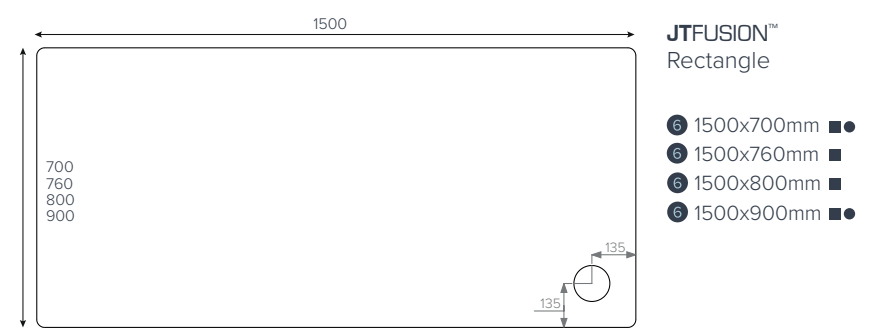

- Available with a concealed waste option
- 48 size options available in square, rectangle, quadrant and offset quadrant
- Installs flat to floor or on legs with a **JTFusion™** riser kit (available as an optional extra)
- Includes **JT90mm Waste™**
- Available with upstands
- **JTAnti-Slip™** available
- 25 year guarantee

Colour availability
Concealed Waste Fusion only available in Gloss White

	Sage Green		Mistral Grey		Astro Slate
	Pastel Blue		Matt/ Gloss White		Astro Stone
	Malbec Red		Astro Black		Astro White

Key

- Available with Upstands
- Available with Concealed Waste and Concealed Waste with Upstands
- ▲ 3 Upstands - Left and right hand

Note:
Waste position on upstand trays is 141 x 141 in from outside edge.

1. **Riser kits available for all trays**
- ① 1000mm Quad
  - ② 1200mm Offset Quad
  - ③ 1200x900mm
  - ⑥ 1800x1000mm

JTFUSION™ Leg Detail

- 45mm High
- Internal Depth 10-25mm
- Shoulder Width 52mm
- Leg Adjustment 87-140mm

25
AVAILABLE WITH
JTFANTI-SLIP

MADE IN
BRITAIN

All sizes are approx