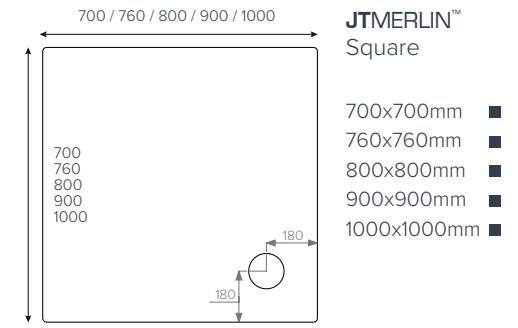

- Available in square, rectangle, quadrant and offset quadrant
- 39 size options
- Integrated 13mm tiling upstand option available
- 50mm waste outlet
- Supplied with leg set and easy-to-fit loose panels with unique fastening system
- JTAnti-Slip™ available
- 25 year guarantee

Key

- Available with Upstands
- Upstands Only