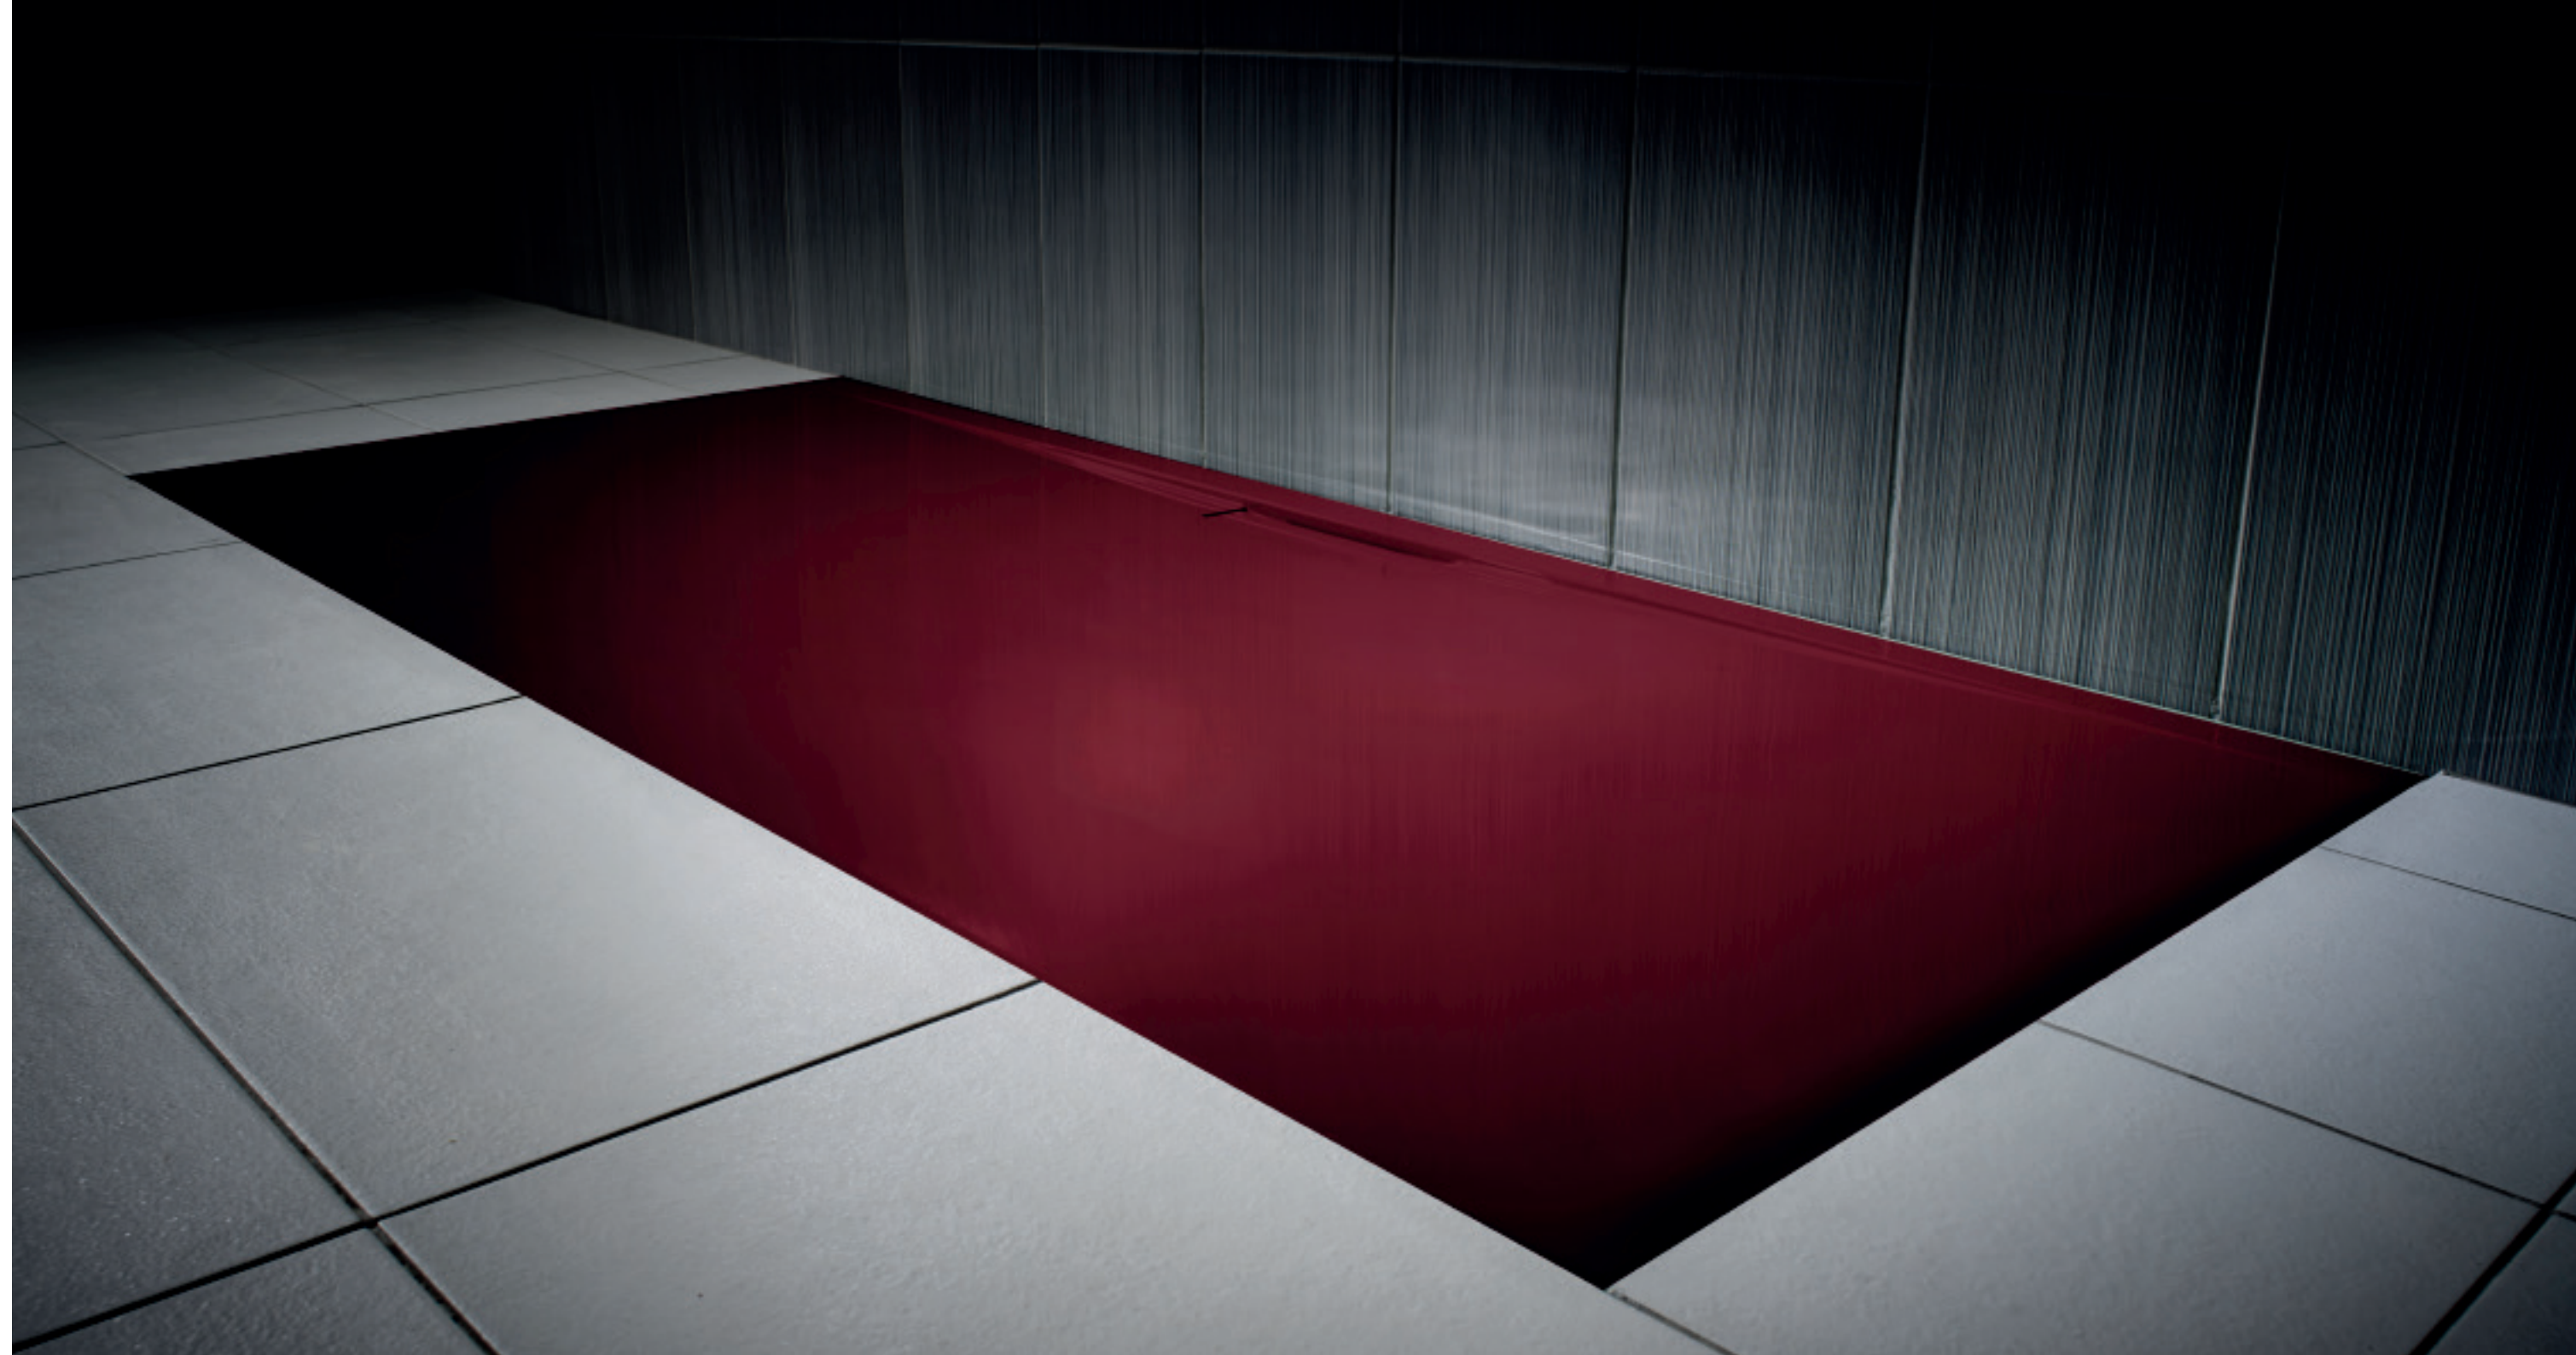

I am delighted to present the 10th edition of the **JT** Collection with the latest, and our strongest, range of award-winning shower trays.

The latest product to join the range is Evolved™ by **JT**, which we are very proud of. We took our time to develop this stunning next generation product and the reaction has been fantastic with the range already winning a **Designer Kitchen and Bathroom award for Product Innovation**.

Our extensive selection of shower trays are all manufactured in the UK from our factory in Leeds, West Yorkshire. We have been designing, innovating and producing trays for nearly 30 years, cementing our position as the UK's number one shower tray manufacturer.

We pride ourselves on having a tray to suit almost any size and shape required, enhanced by our **JTSoftstone™** product, which is available with a bespoke service so it can fit any bathroom, however challenging!

All our trays are available with the **JTAnti-Slip™** application as an add-on, as well as offering a range of solutions, such as the **JTFlexi-Fix™**.

We are thrilled with our current line-up of **JT** products and our support teams will be happy to answer any questions you may have with your installation.

Paul Crossley
Managing Director