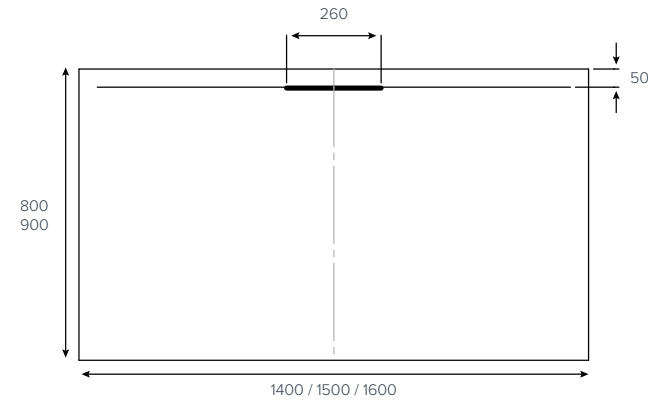

EVOLVED™
Quadrant

800x800mm
900x900mm

EVOLVED™
Square

760x760mm
800x800mm
900x900mm

EVOLVED™
Rectangle

1000x760mm
1000x800mm

EVOLVED™
Rectangle

1200x760mm
1200x800mm
1200x900mm

EVOLVED™
Rectangle

1400x800mm
1400x900mm
1500x800mm
1600x800mm

All sizes are approx

EVOLVED™
Rectangle

1700x800mm
1800x800mm

EVOLVED™
Rectangle
End Waste

1700x800mm

Colour availability