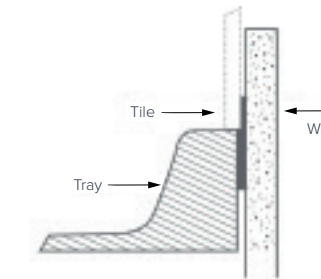

JTFLEXI-FIX™

Flexible water-proofing solutions

The patented JTFlexi-Fix™ is the perfect solution should a flat top tray be the only option. Complete with all the added benefits of a tiling upstand, the easy-application tape is self-adhesive, wraps around corners in one piece and creates a watertight seal that accommodates vertical movement of at least 15mm. Available in 3.2 metre lengths.