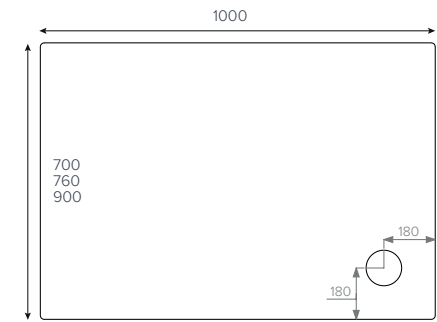

JTULTRACAST™
Rectangle

- 1000x700mm ■
- 1000x760mm ■
- 1000x900mm ■