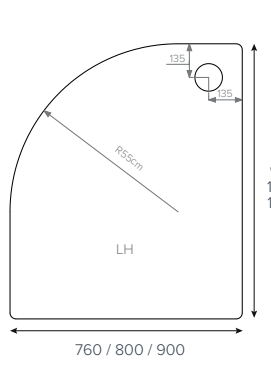

- Available with a concealed waste option
- 48 size options available in square, rectangle, quadrant and offset quadrant
- Installs flat to floor or on legs with a **JTFusion™** riser kit (available as an optional extra)
- Includes **JT90mm Waste™**
- Available with upstands
- **JTAnti-Slip™** available
- 25 year guarantee

Colour availability
Concealed Waste Fusion only available in Gloss White

	Sage Green		Mistral Grey		Astro Slate
	Pastel Blue		Matt/ Gloss White		Astro Stone
	Malbec Red		Astro Black		Astro White