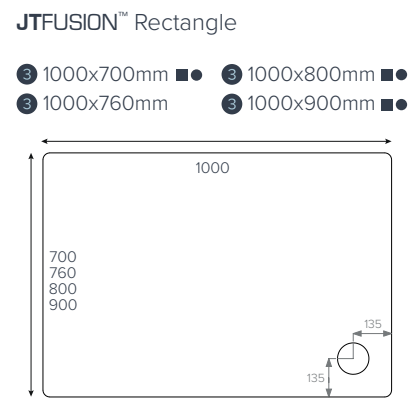

- Available with a concealed waste option
- 48 size options available in square, rectangle, quadrant and offset quadrant
- Installs flat to floor or on legs with a **JTFusion™** riser kit (available as an optional extra)
- Includes **JT90mm Waste™**
- Available with upstands
- **JTAnti-Slip™** available
- 25 year guarantee

Colour availability
Concealed Waste Fusion only available in Gloss White

	Sage Green		Mistral Grey		Astro Slate
	Pastel Blue		Matt/ Gloss White		Astro Stone
	Malbec Red		Astro Black		Astro White