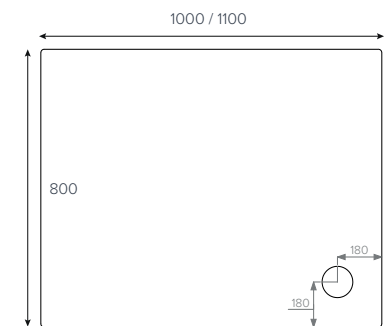

JTULTRACAST™
Rectangle

- 1000x800mm ■
- 1100x800mm ■