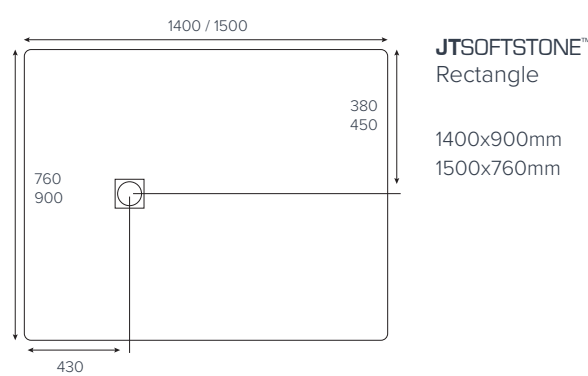

EVOLVED™
Rectangle

1400x800mm
1400x900mm
1500x800mm
1600x800mm

All sizes are approx

EVOLVED™
Rectangle

1700x800mm
1800x800mm

EVOLVED™
Rectangle
End Waste

1700x800mm

Colour availability

Waste

- 260 x 42 Colour Match Cap
- Silicone None Return Membrane (Hair filter inside)
- 2 x M6-25 Screws
- 140 x 51 Flange
- Rubber Seal
- 175 x 170 x 55 Trap Body
- Outlet Seals
- 45° Elbow

Side Profile

Waste & Tray

- 13 set sizes
- Non-slip ergonomic surface (UNE-EN Class 2)
- Recyclable
- Award winning
- Anti-bacterial
- A bespoke service to create your ultimate showering statement
- Full installation equipment included and installation video available at just-trays.com
- Colour matched grill (available at an additional cost)
- 25 year guarantee
- 30mm high, 15mm fall to waste

Size bands

- A. 1200x900mm
- B. 1600x800mm
- C. 2050x1000mm

JTSOFTSTONE™ Bespoke example

Cross-hatched areas indicate the areas of standard size that will be cut off to create your required bespoke size.