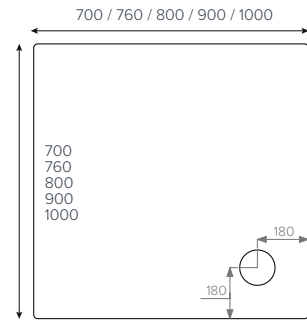

Size bands

- A. 1200x900mm
- B. 1600x800mm
- C. 2050x1000mm

JTSOFTSTONE™ Bespoke example

Cross-hatched areas indicate the areas of standard size that will be cut off to create your required bespoke size.

Key

- Available with Upstands
- Upstands Only

We recommend these trays are installed with a JTFlow™ 50mm waste

All sizes are approx

- Available in square, rectangle, quadrant and offset quadrant
- 39 size options
- Integrated 13mm tiling upstand option available
- 50mm waste outlet
- **JTAnti-Slip™** available
- 25 year guarantee

JTULTRACAST™
Square

- 700x700mm ■
- 760x760mm ■
- 800x800mm ■
- 900x900mm ■
- 1000x1000mm ■

JTULTRACAST™
Rectangle

- 900x700mm ■
- 900x760mm ■
- 900x800mm ■

JTULTRACAST™
Rectangle

- 1000x700mm ■
- 1000x760mm ■
- 1000x900mm ■