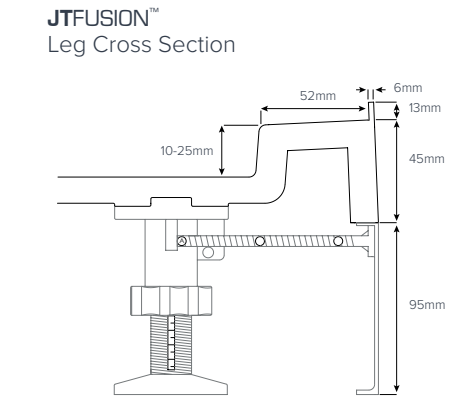

Key

- Available with Upstands
- Available with Concealed Waste and Concealed Waste with Upstands
- ▲ 3 Upstands - Left and right hand

Note:
Waste position on upstand trays is 141 x 141 in from outside edge.

1. **Riser kits available for all trays**
- ① 1000mm Quad
  - ② 1200mm Offset Quad
  - ③ 1200x900mm
  - ⑥ 1800x1000mm