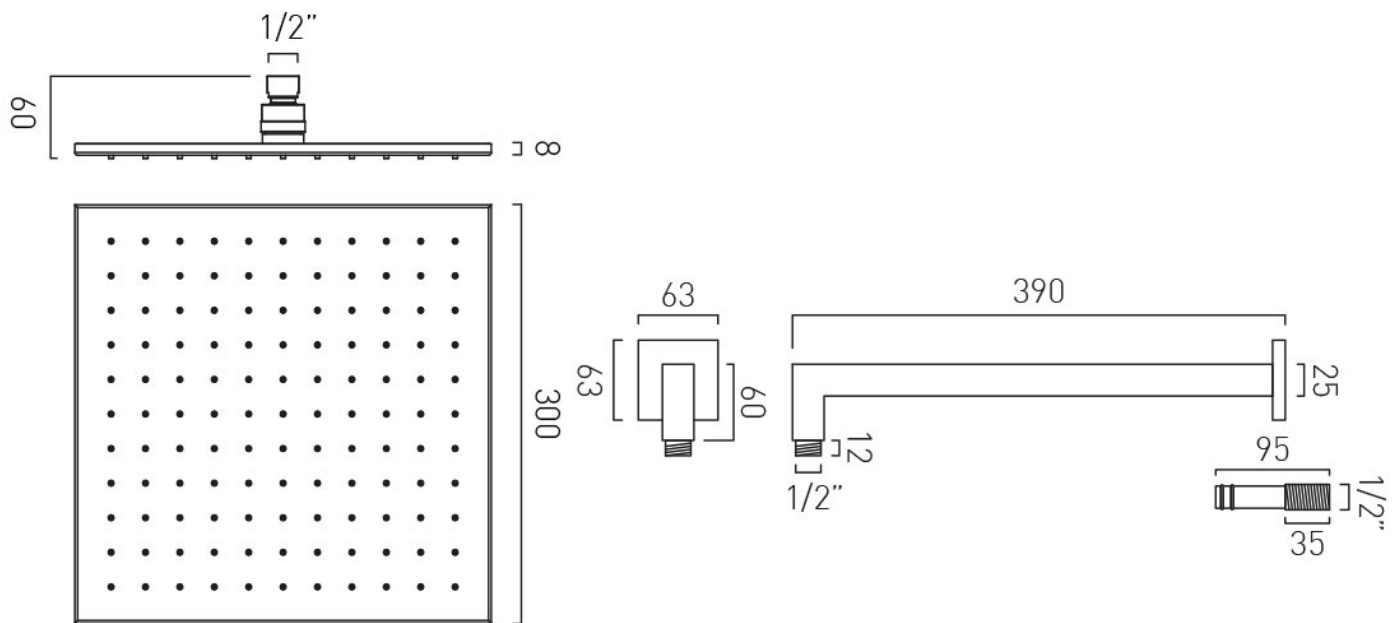

TECHNICAL DRAWING

COLLECTION: NEBULA

PRODUCT CODE: NEB-SQ/30-SA-CP

tel: 01934 744466
email: sales@vado.com
www.vado.com

where inspiration flows
taps | showering | accessories