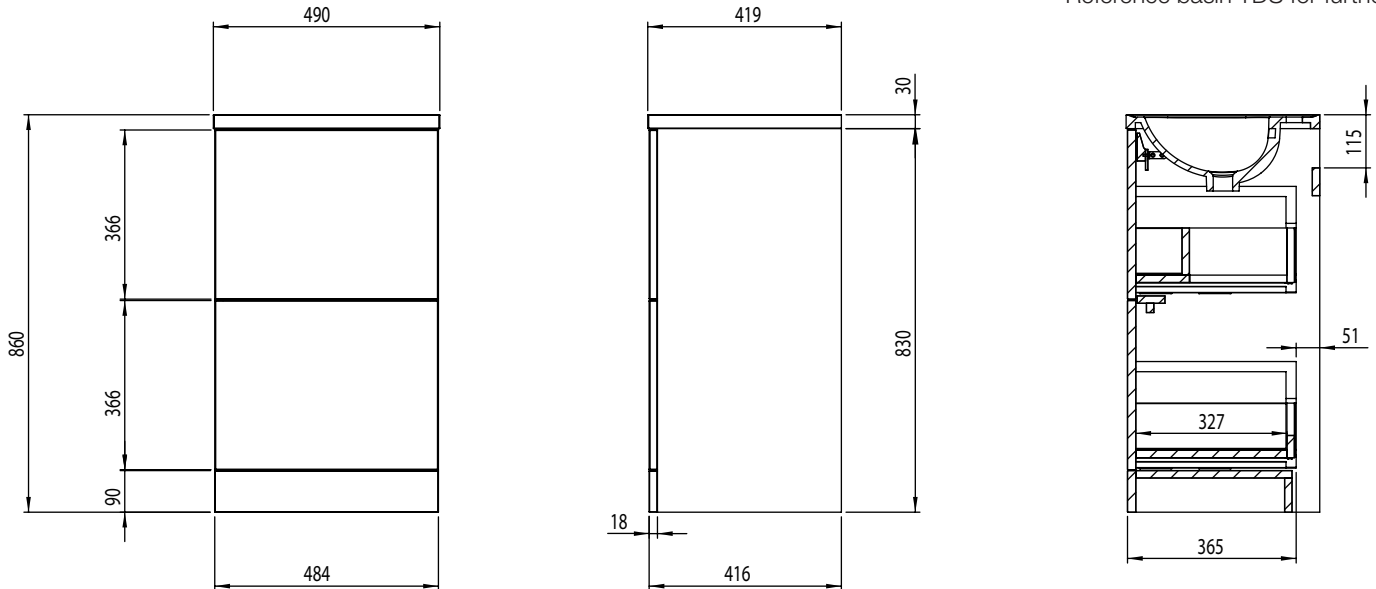

Technical Data Sheet

CADENCE 500mm Floor Mounted Unit

Whats in the box: 1x CA500F.X

TAVISTOCK

*Reference basin TDS for further info

Diagrams not to scale
All dimensions in mm
tolerance of +/-5mm

Materials

Carcass: 18mm MFC or Painted MDF

Fascia Components: 16mm MFC or Painted MDF

**Dimensions are subject to change, customers are advised to measure actual product before commencing installation.

***Fixing point dimensions are for guidance only/the positions of wall fixing must be checked when product is received.

Q: How deep is the unit when the drawers are fully open?

A: Approx. 830mm including handle.

Q: Is the door be adjustable?

A: The door can be adjusted as detailed in the supplied instructions.

Q: What is the interior finish of the unit?