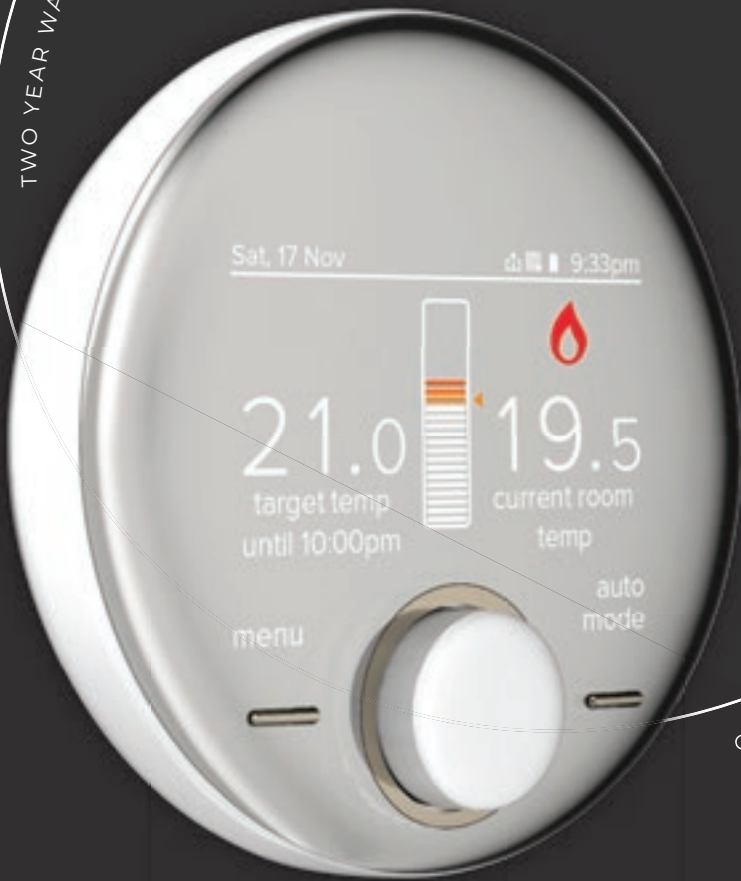

LARGE, CLEAR, COLOUR SCREEN
TWO YEAR WARRANTY
FAST AND SIMPLE TO INSTALL
SMART HOME COMPATIBILITY - CONTROL YOUR HEATING WITH AMAZON ALEXA OR GOOGLE HOME
SMART SUPPORT AUTOMATICALLY SENDS BOILER DATA TO IDEAL HEATING CUSTOMER SERVICE
GEOLOCATION FOR LIFESTYLE BASED HEATING