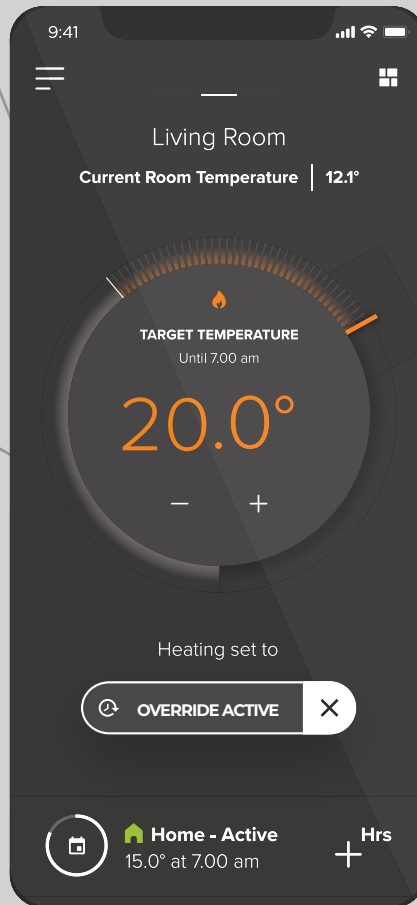

See when you're heating your home