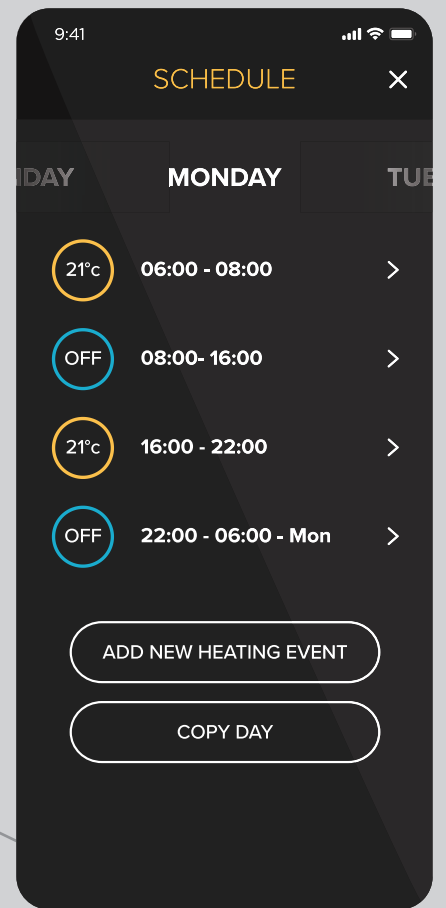

Set up to 6 heating schedules per day